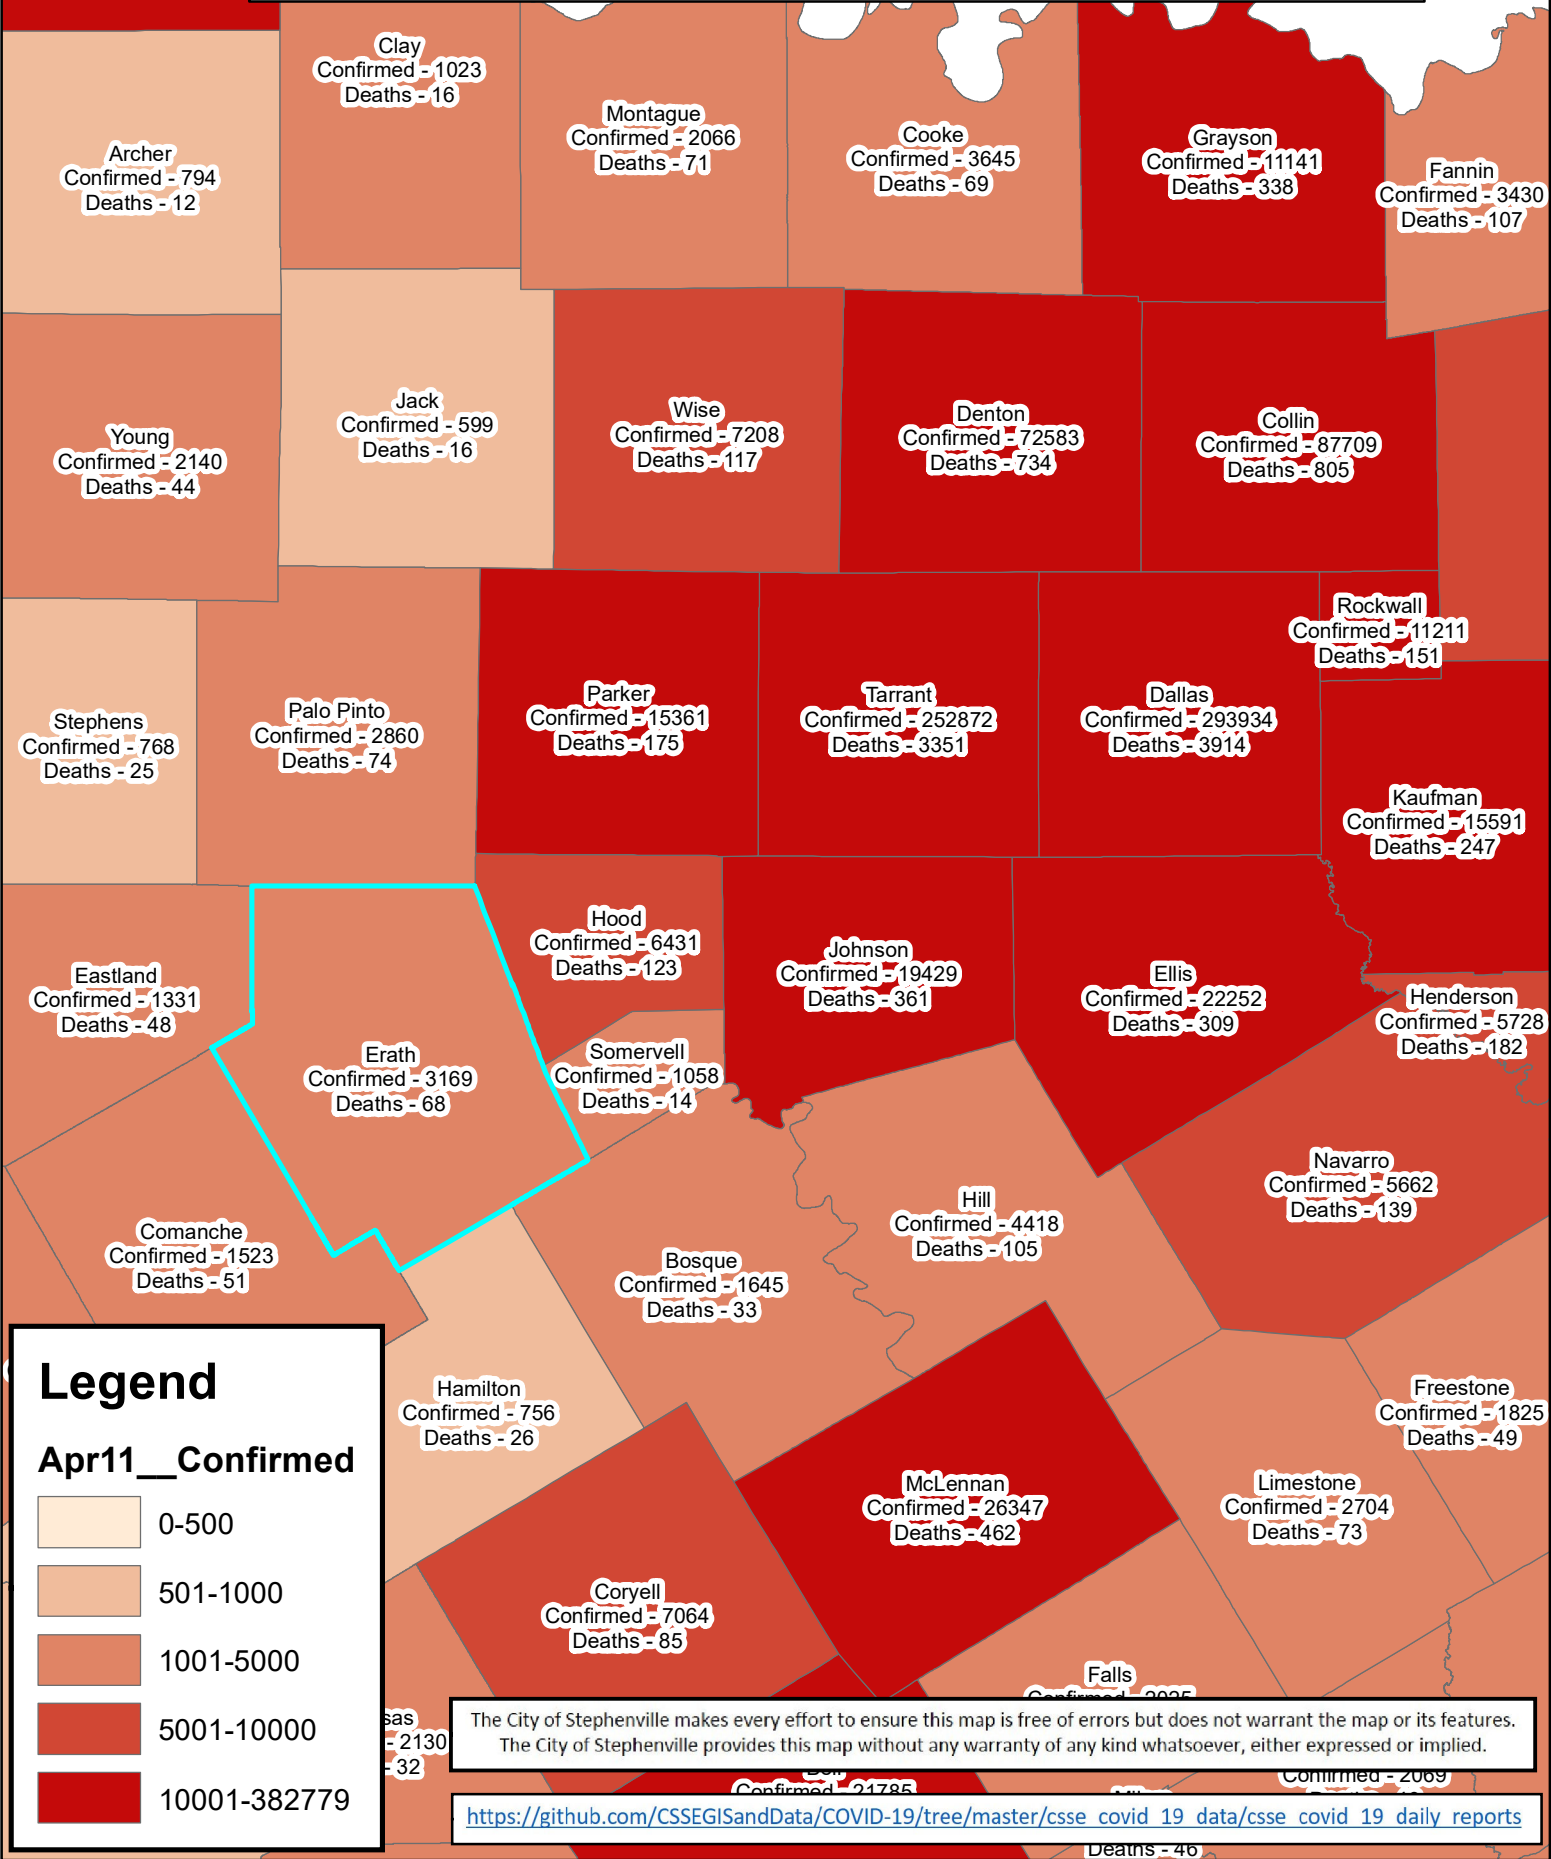

Erath County Area Covid-19 Confirmed Cases

April 11, 2021

Legend

Apr11__Confirmed

The City of Stephenville makes every effort to ensure this map is free of errors but does not warrant the map or its features. The City of Stephenville provides this map without any warranty of any kind whatsoever, either expressed or implied.

<https://github.com/CSSEGISandData/COVID-19/tree/master/csse covid 19 data/csse covid 19 daily reports>