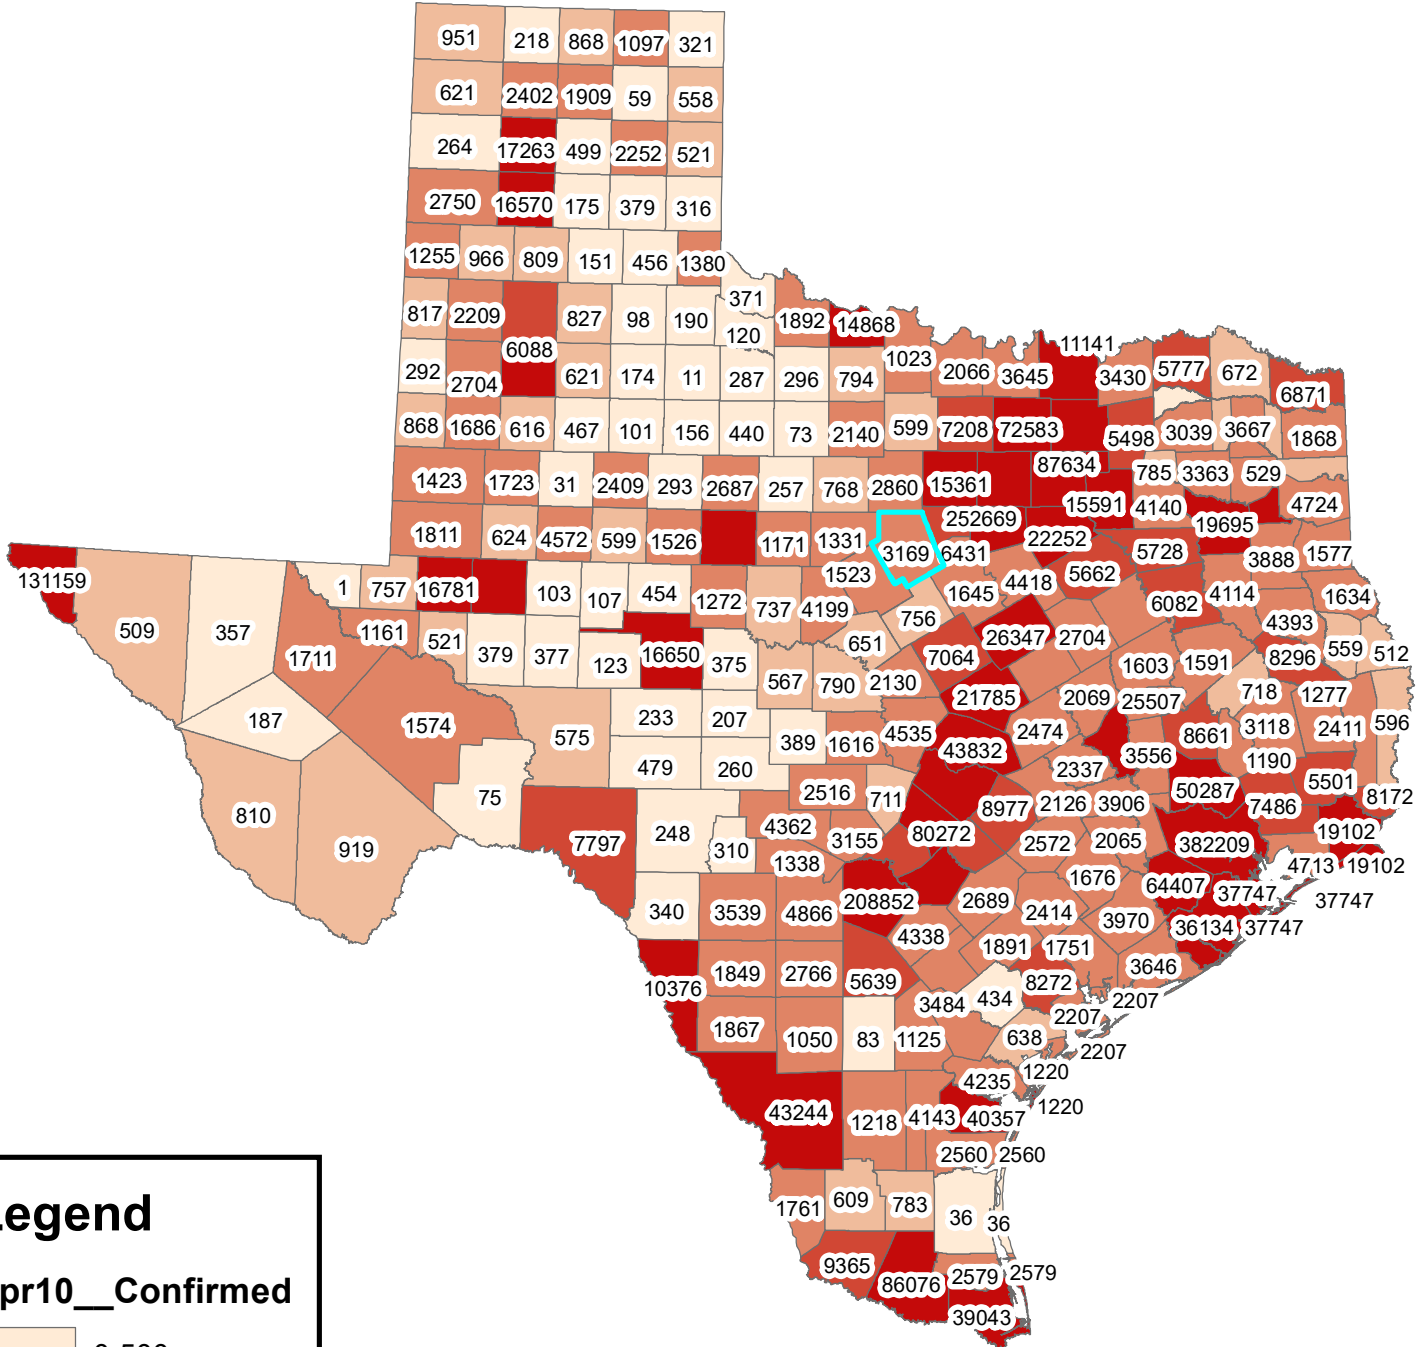

Texas Covid-19 Confirmed Cases April 10, 2021

Legend

Apr10__Confirmed

- 0-500
- 501-1000
- 1001-5000
- 5001-10000
- 10001-382209

The City of Stephenville makes every effort to ensure this map is free of errors but does not warrant the map or its features. The City of Stephenville provides this map without any warranty of any kind whatsoever, either expressed or implied.

[https://github.com/CSSEGISandData/COVID-19/tree/master/csse covid 19 data/csse covid 19 daily reports](https://github.com/CSSEGISandData/COVID-19/tree/master/csse%20covid%2019%20data/csse%20covid%2019%20daily%20reports)