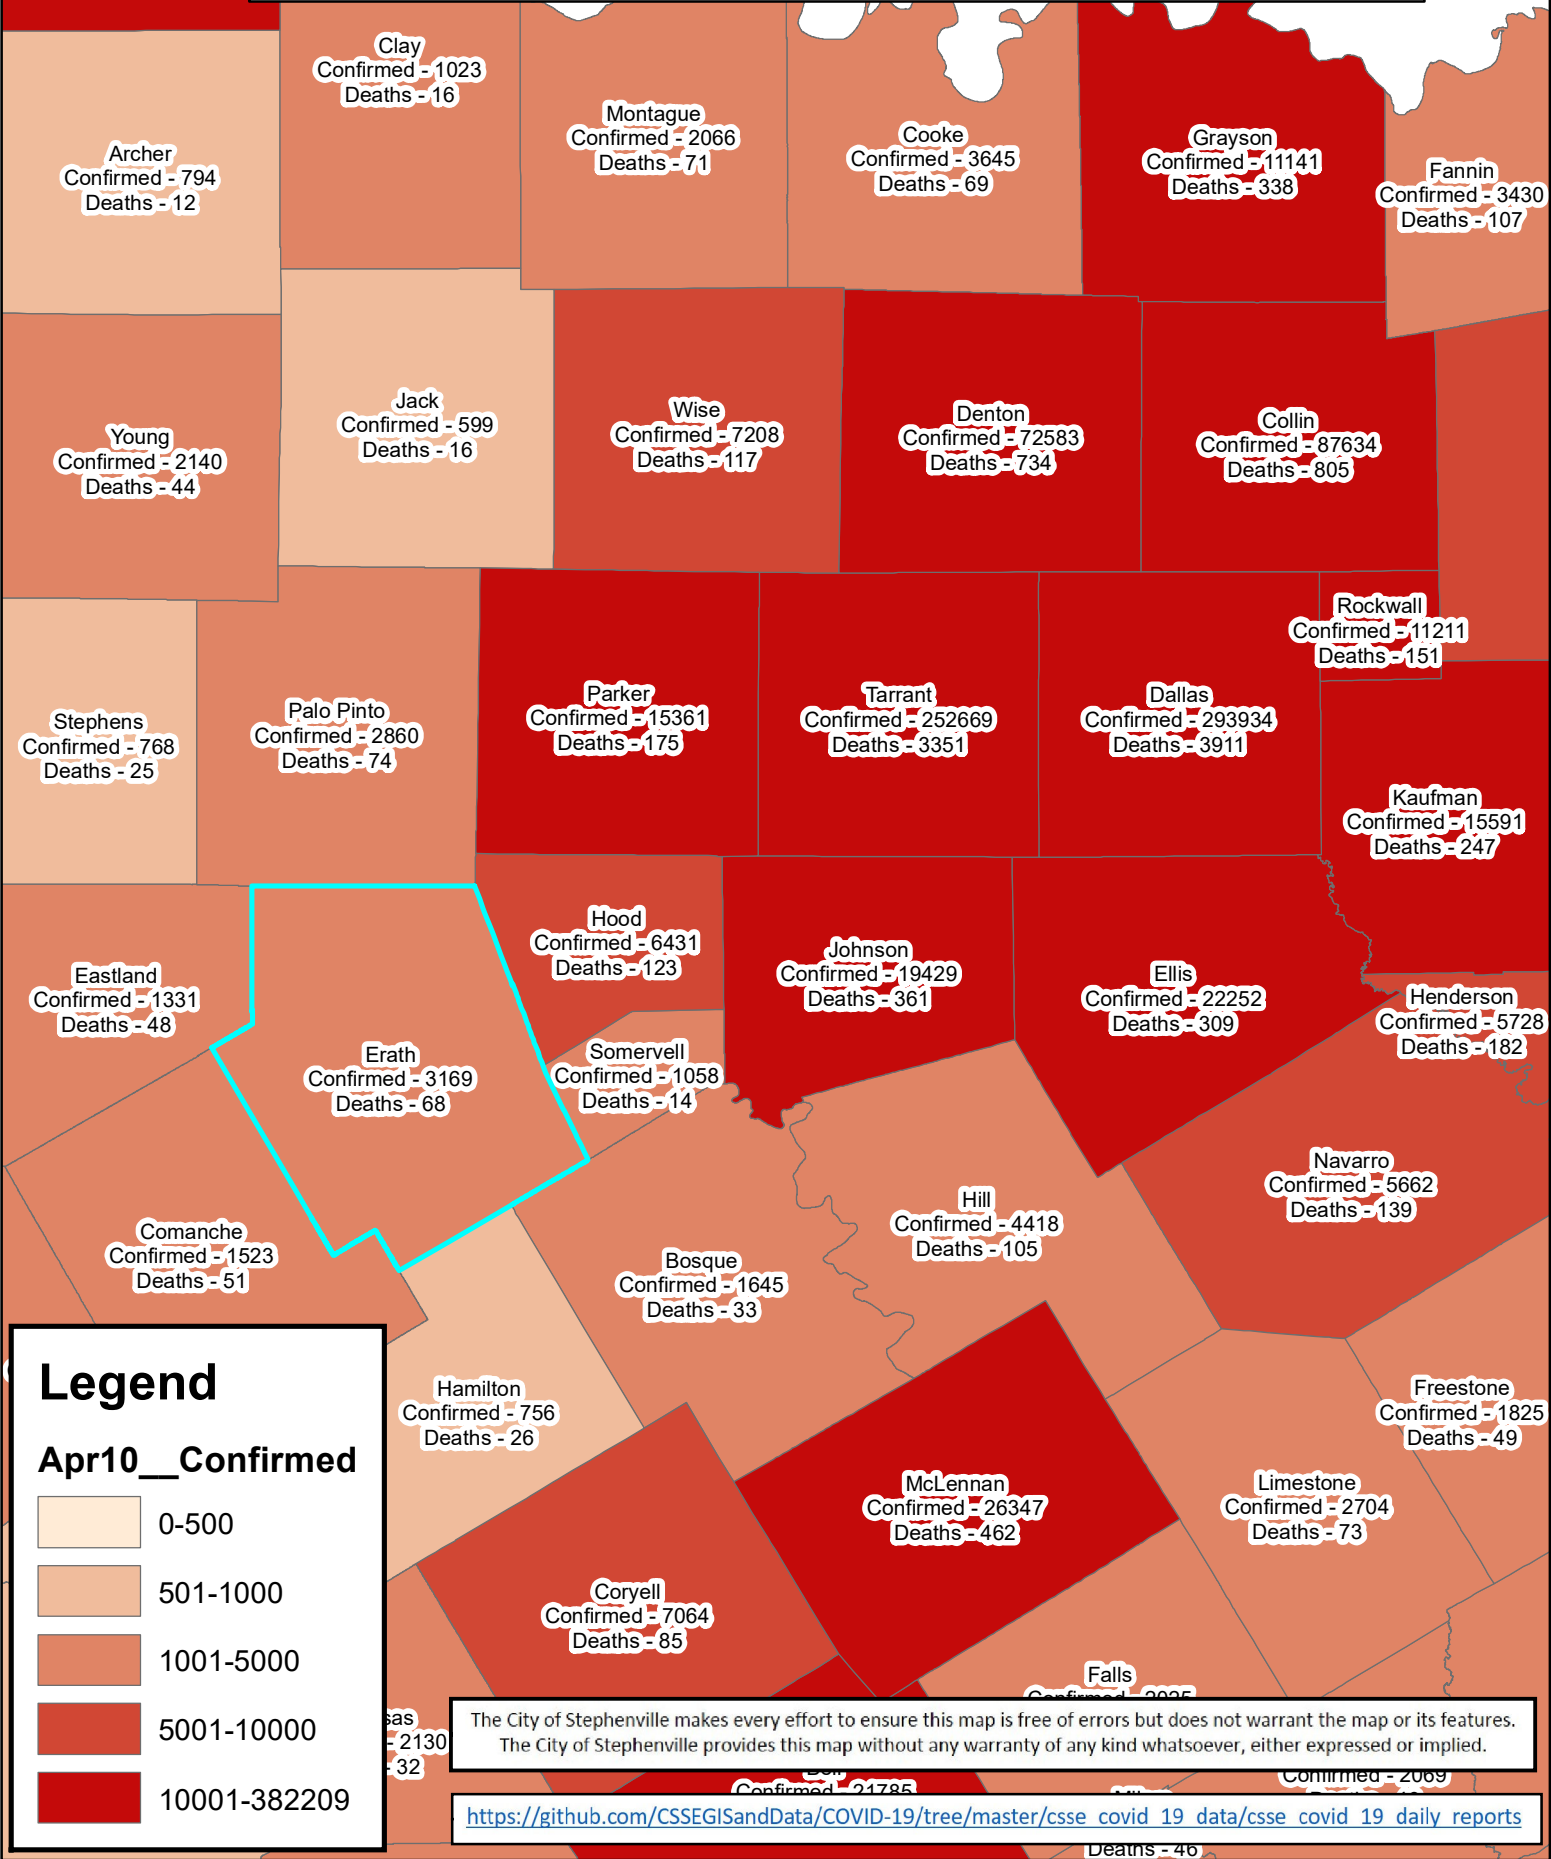

Erath County Area Covid-19 Confirmed Cases

April 10, 2021

Legend

Apr10__Confirmed

- 0-500
- 501-1000
- 1001-5000
- 5001-10000
- 10001-382209

The City of Stephenville makes every effort to ensure this map is free of errors but does not warrant the map or its features. The City of Stephenville provides this map without any warranty of any kind whatsoever, either expressed or implied.

<https://github.com/CSSEGISandData/COVID-19/tree/master/csse covid 19 data/csse covid 19 daily reports>