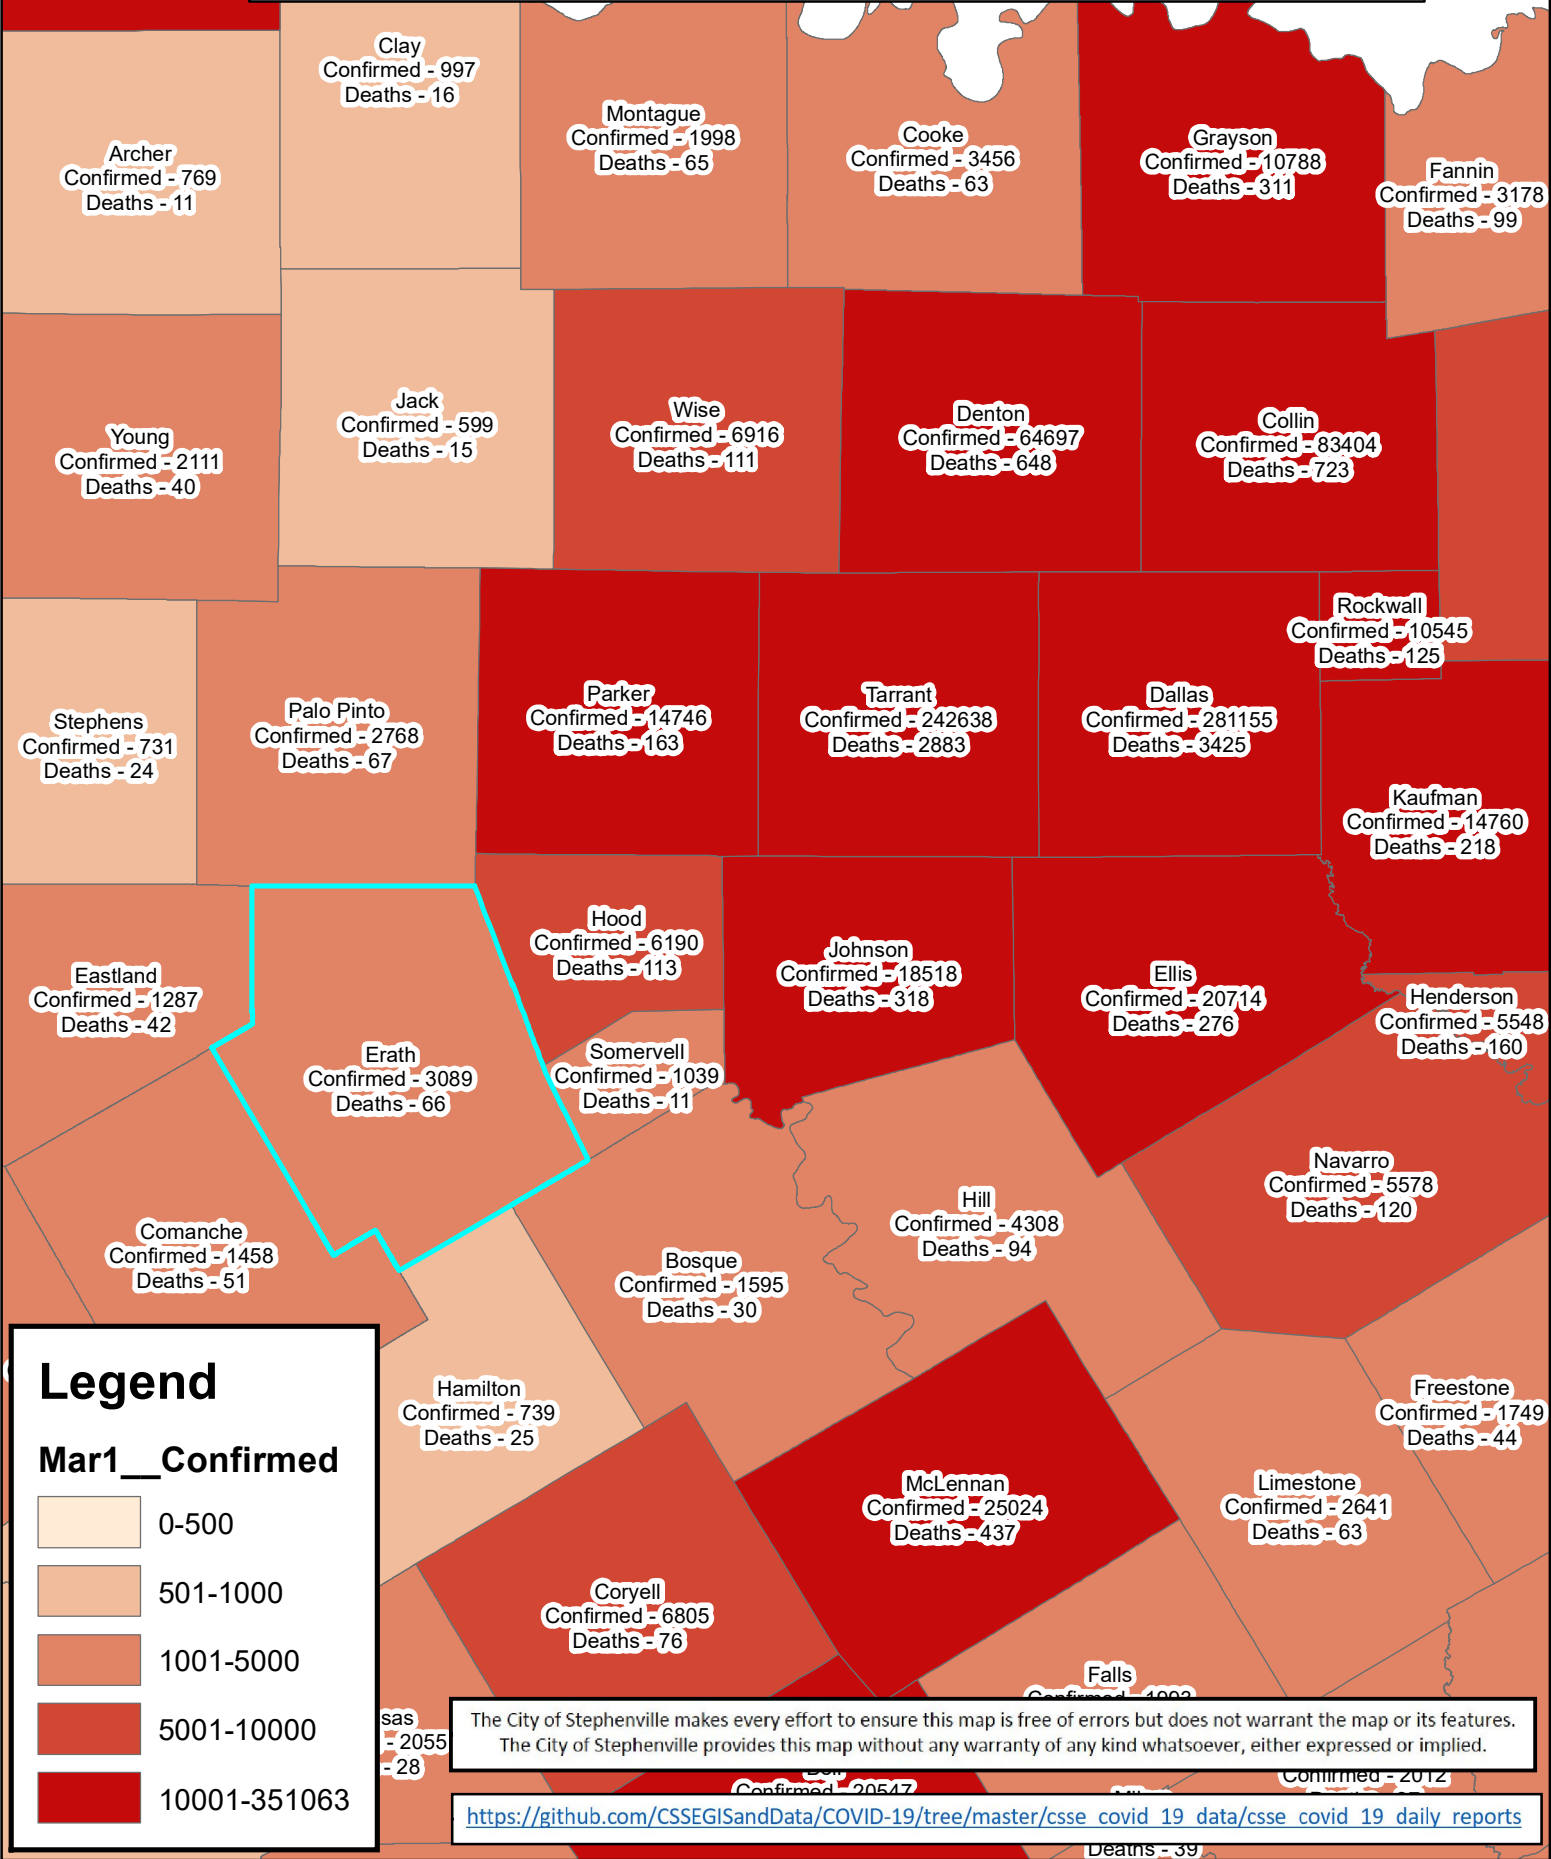

Erath County Area Covid-19 Confirmed Cases March 1, 2021

Legend

Mar1__Confirmed

The City of Stephenville makes every effort to ensure this map is free of errors but does not warrant the map or its features. The City of Stephenville provides this map without any warranty of any kind whatsoever, either expressed or implied.

<https://github.com/CSSEGISandData/COVID-19/tree/master/csse covid 19 data/csse covid 19 daily reports>