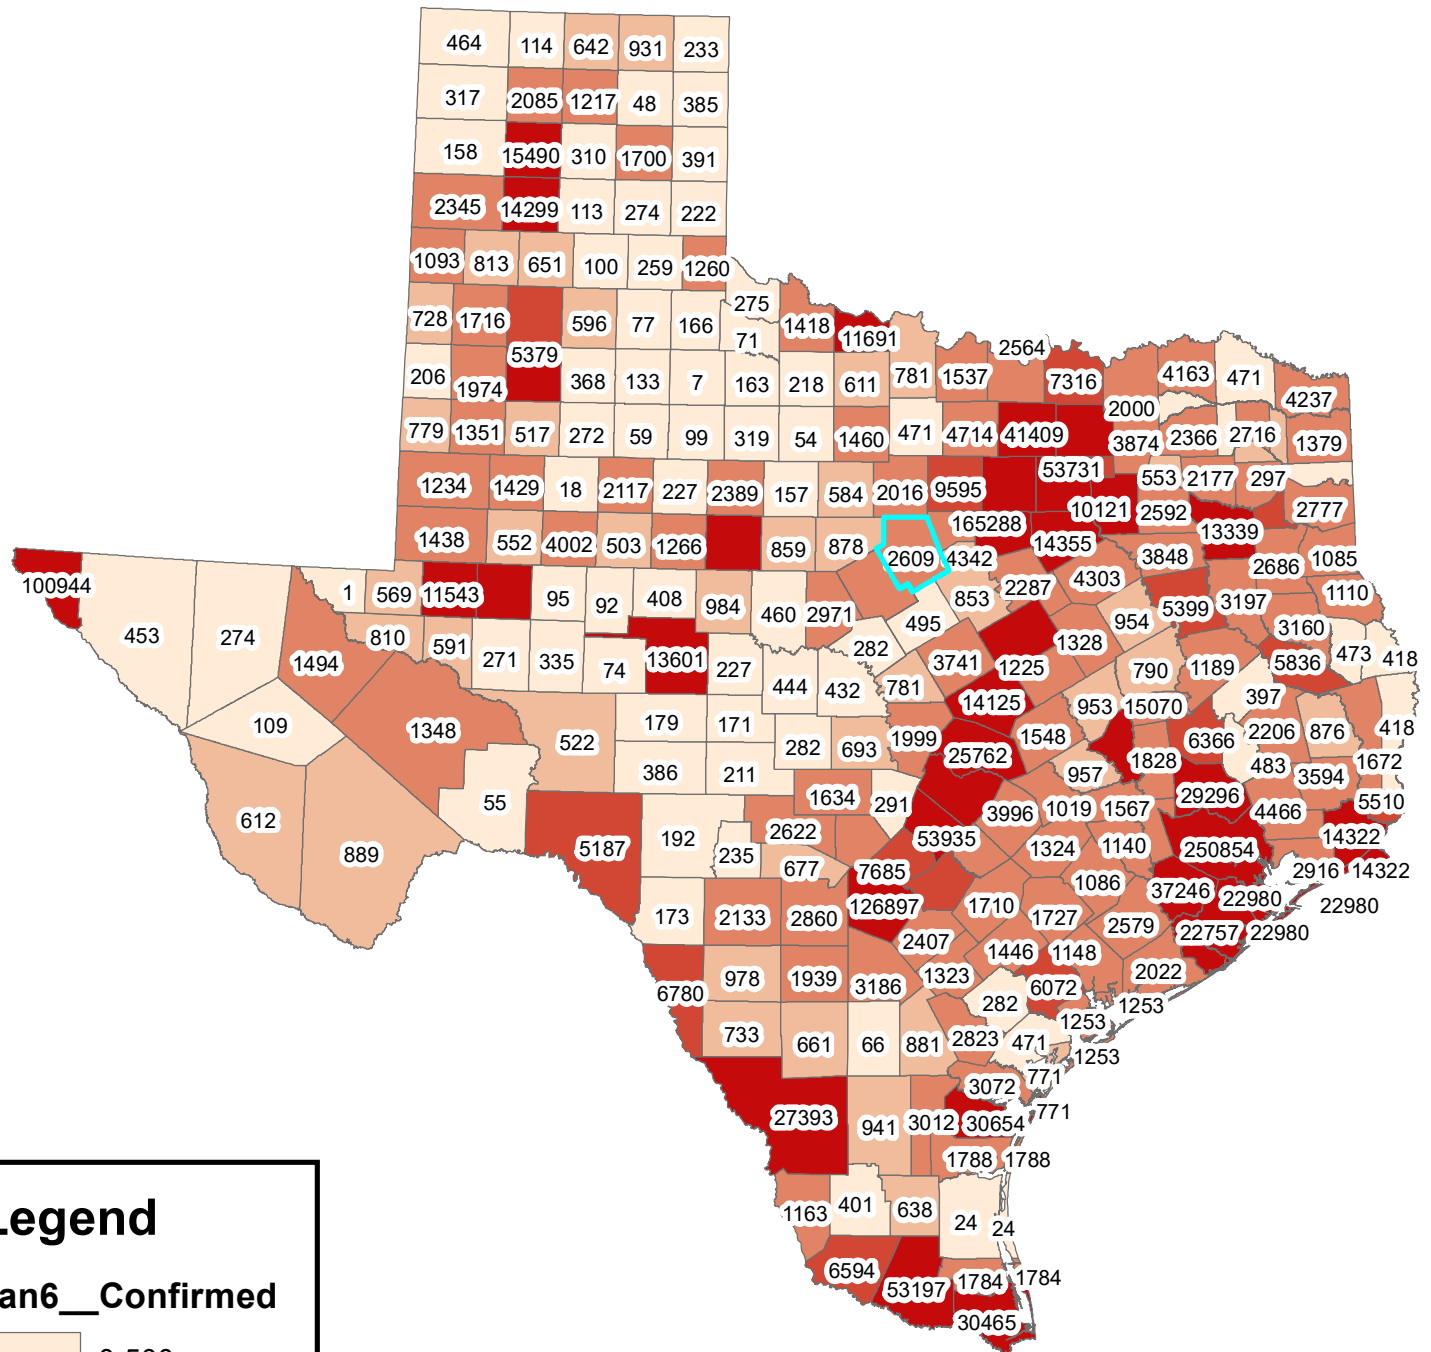

# Texas Covid-19 Confirmed Cases January 6, 2021

## Legend