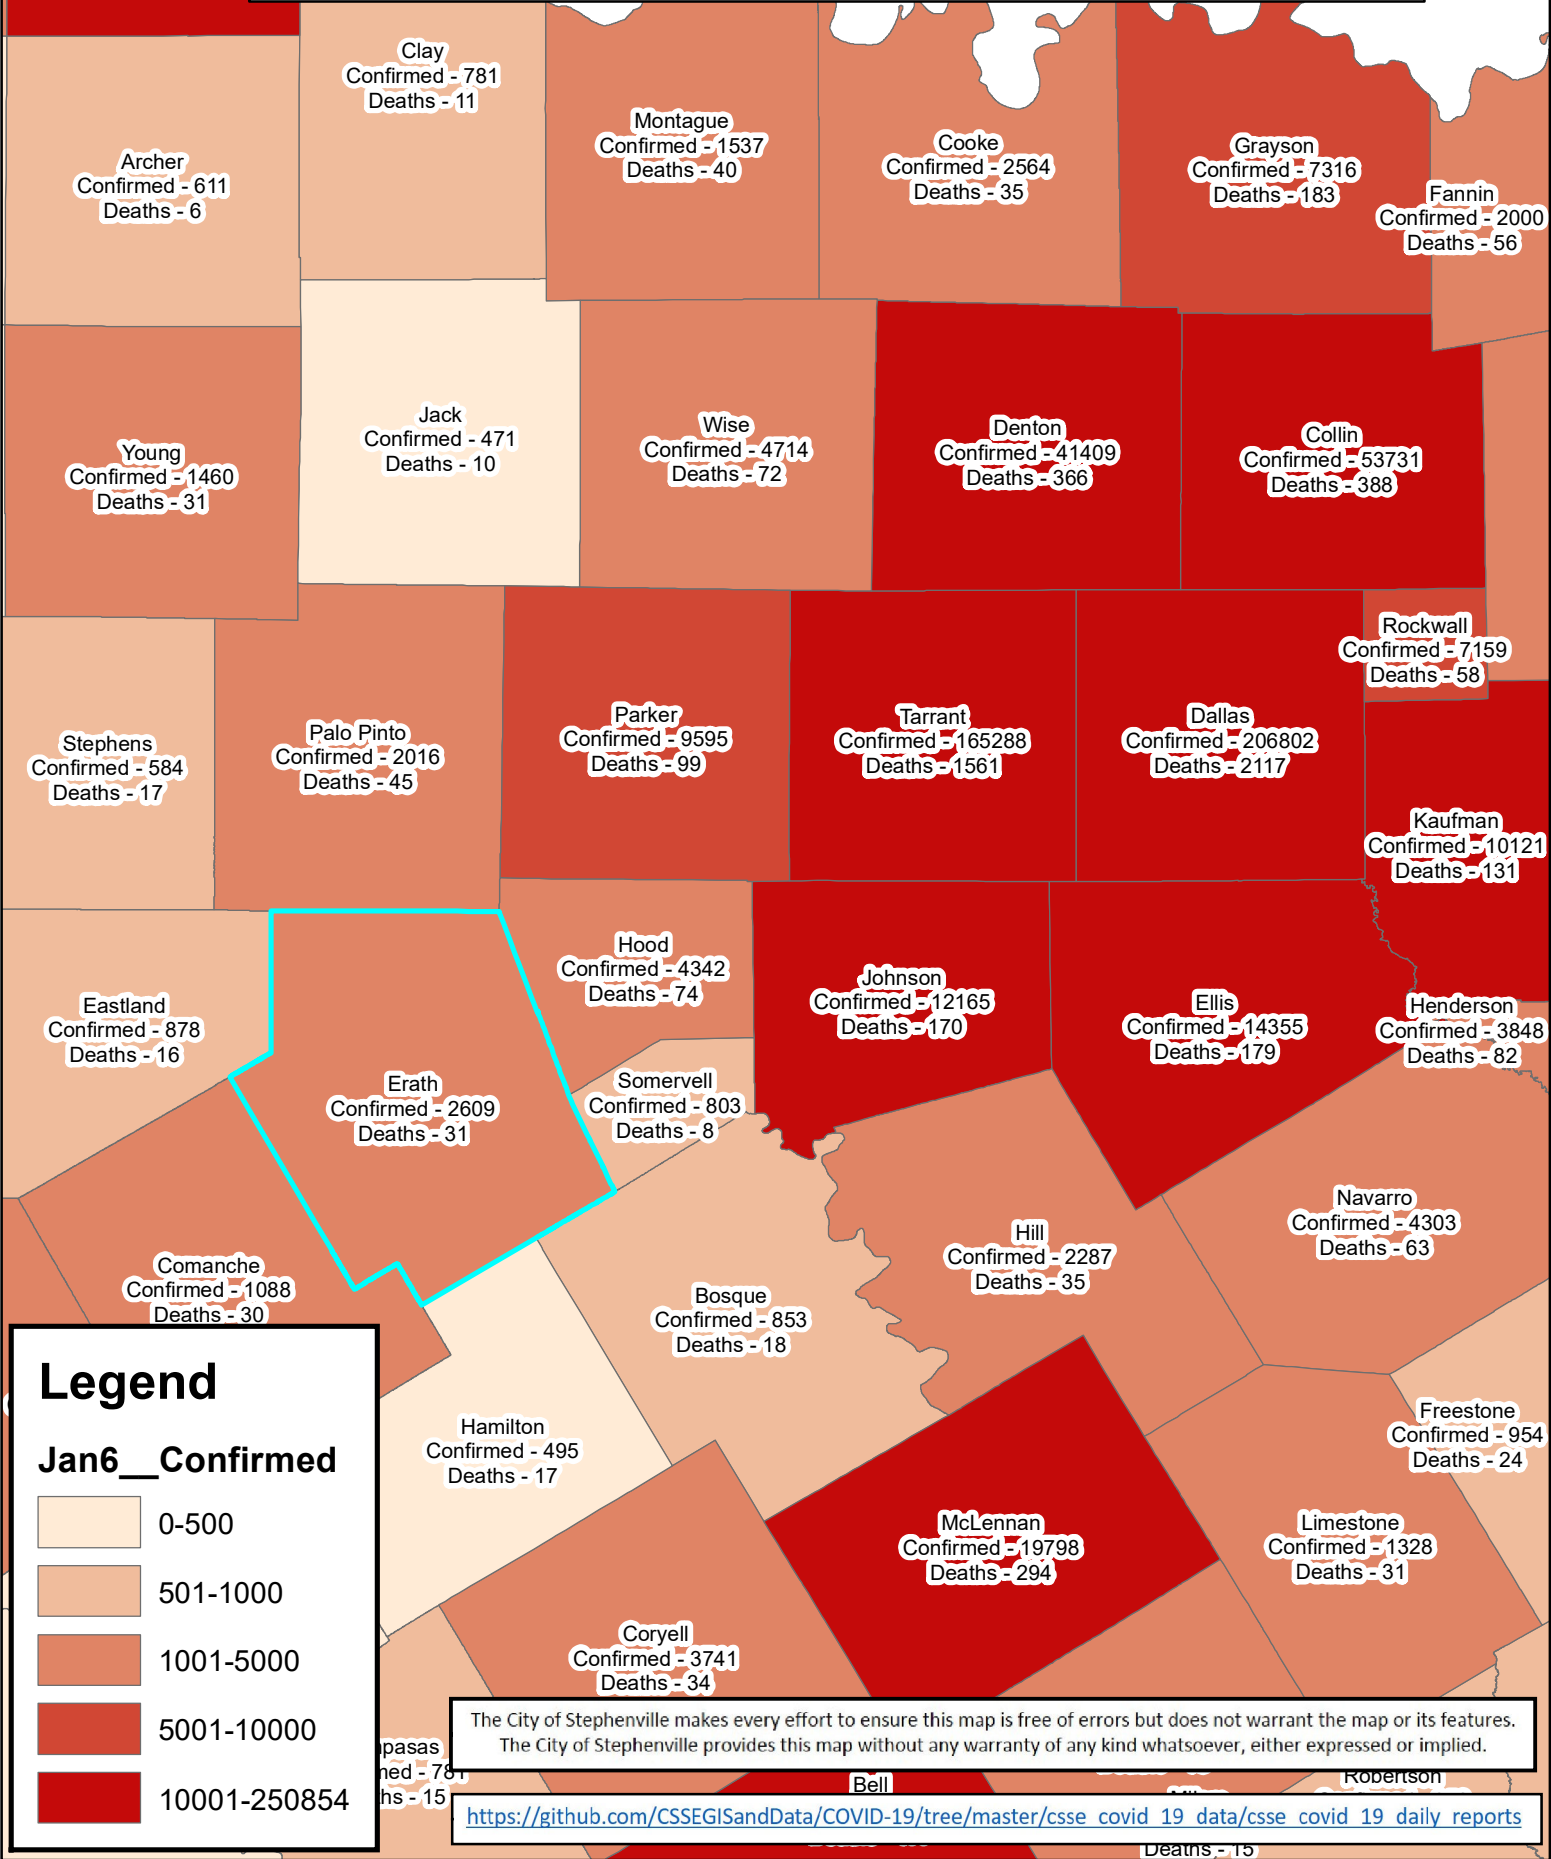

Erath County Area Covid-19 Confirmed Cases

January 6, 2021

Legend

Jan6__Confirmed

- 0-500
- 501-1000
- 1001-5000
- 5001-10000
- 10001-250854

The City of Stephenville makes every effort to ensure this map is free of errors but does not warrant the map or its features. The City of Stephenville provides this map without any warranty of any kind whatsoever, either expressed or implied.

https://github.com/CSSEGISandData/COVID-19/tree/master/csse_covid_19_data/csse_covid_19_daily_reports