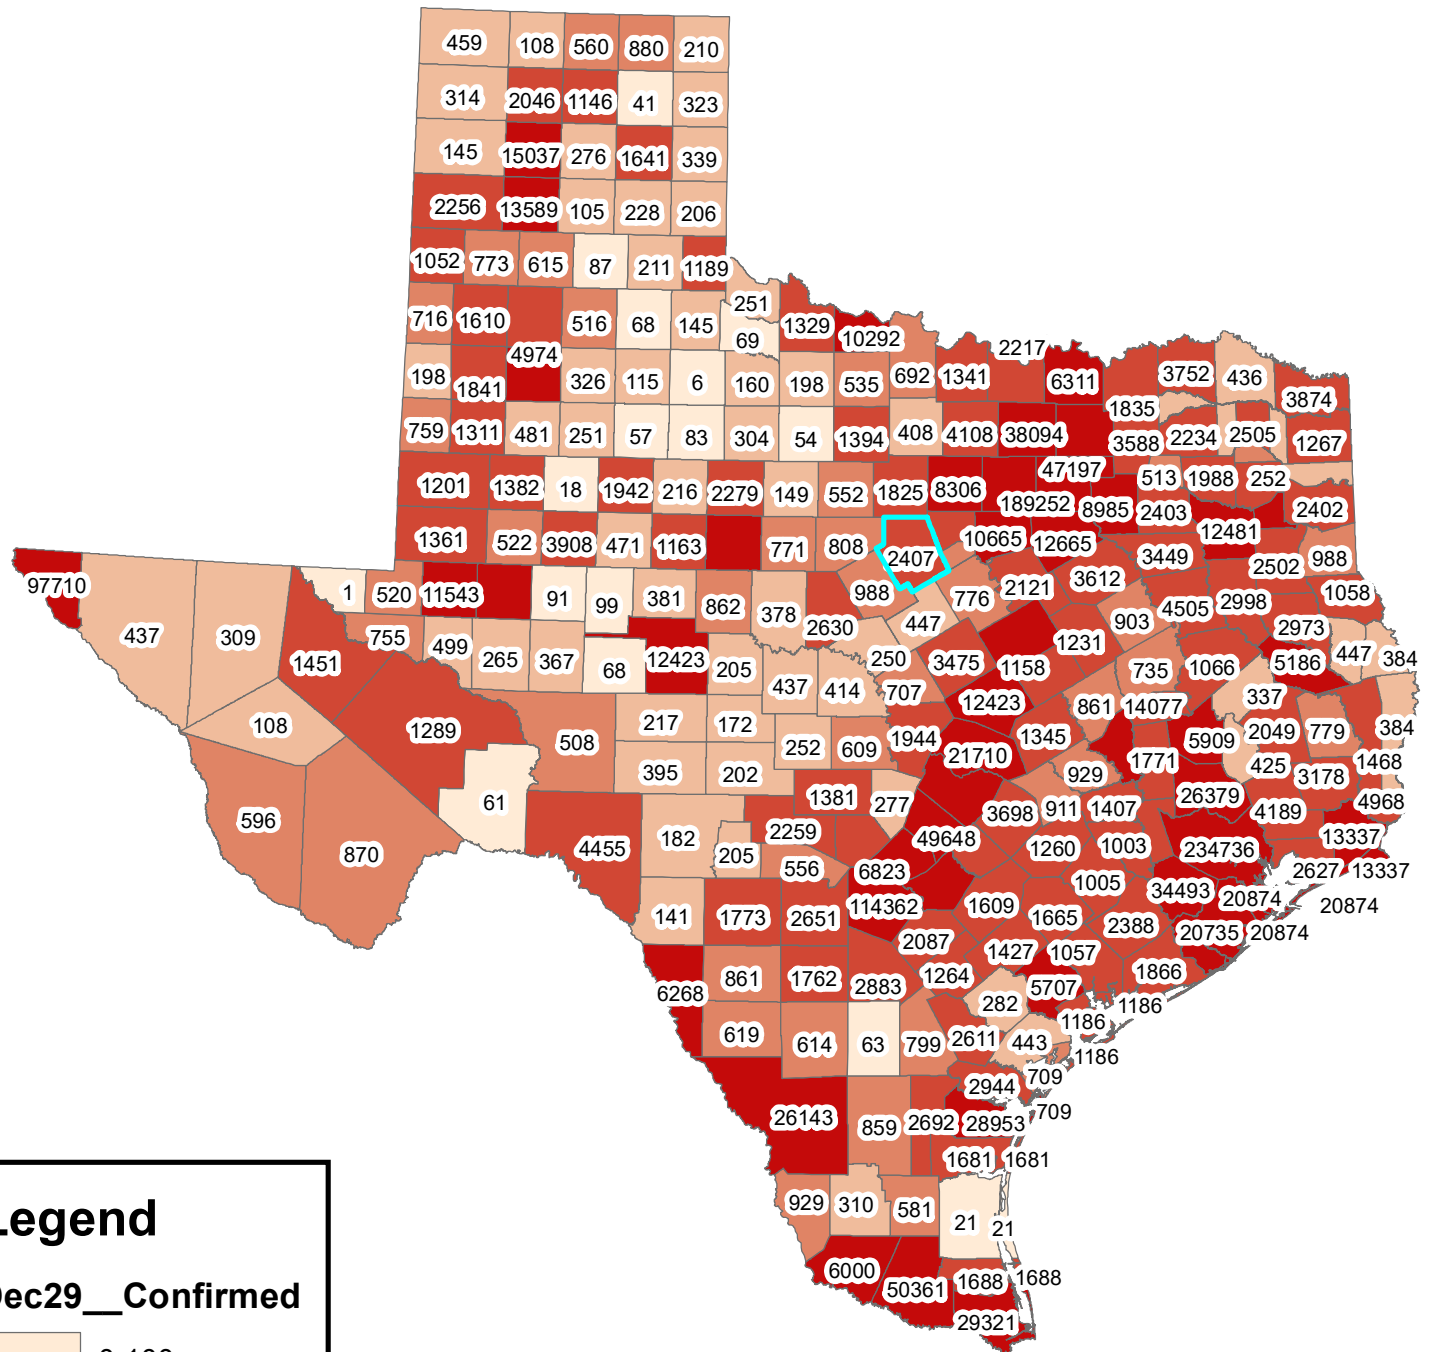

Texas Covid-19 Confirmed Cases December 29, 2020

Legend

Dec29__Confirmed

The City of Stephenville makes every effort to ensure this map is free of errors but does not warrant the map or its features. The City of Stephenville provides this map without any warranty of any kind whatsoever, either expressed or implied.

[https://github.com/CSSEGISandData/COVID-19/tree/master/csse covid 19 data/csse covid 19 daily reports](https://github.com/CSSEGISandData/COVID-19/tree/master/csse%20covid%2019%20data/csse%20covid%2019%20daily%20reports)