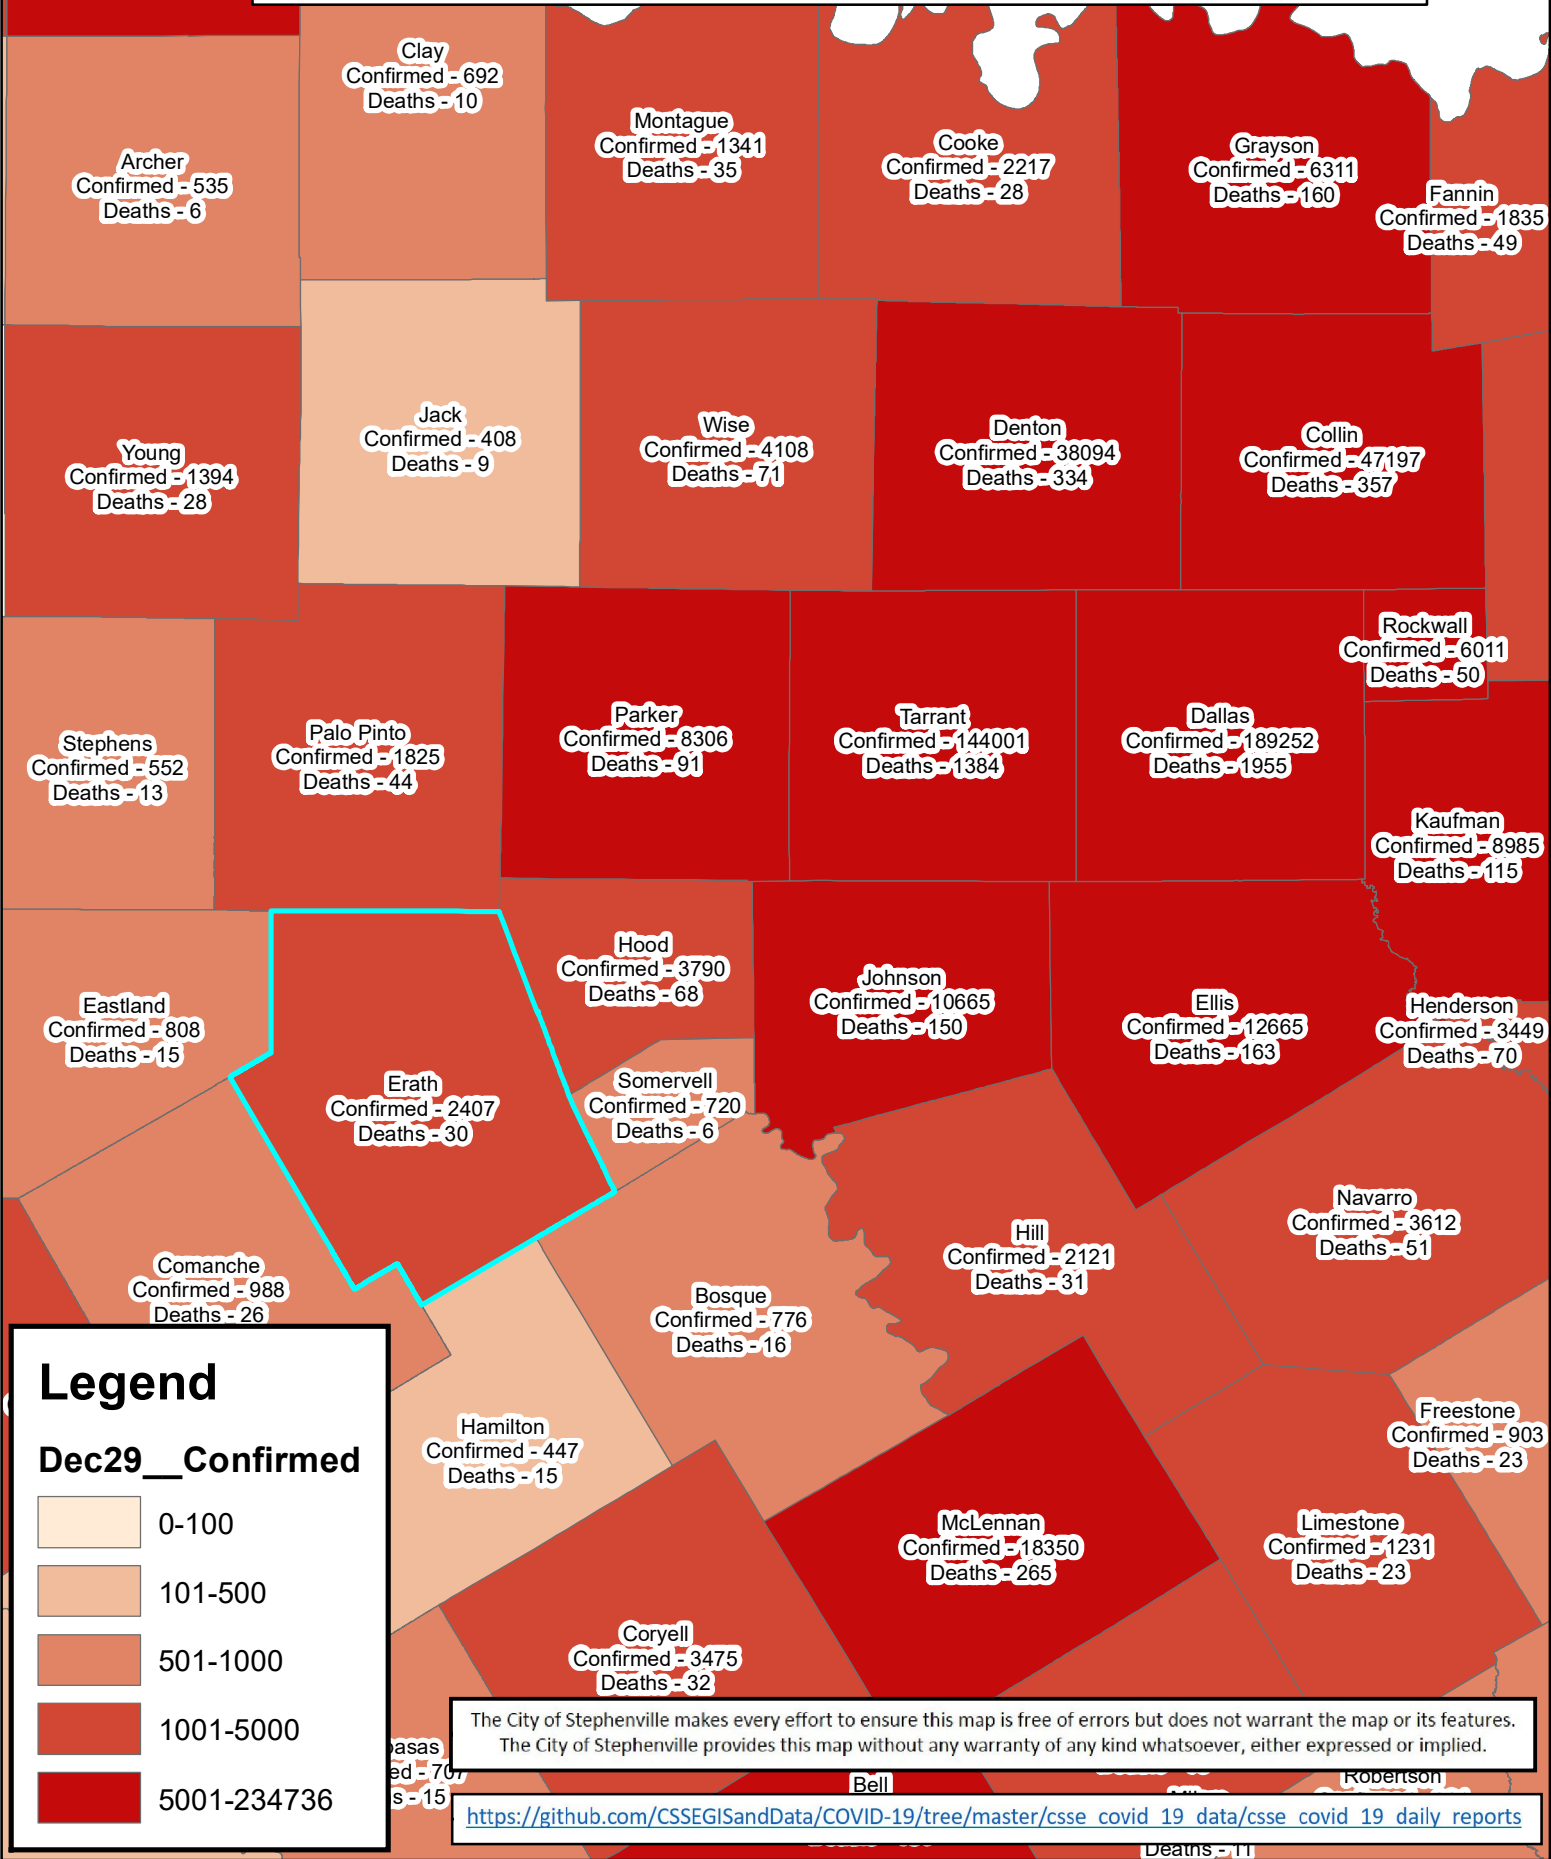

Erath County Area Covid-19 Confirmed Cases December 29, 2020

Legend

Dec29__Confirmed

- 0-100
- 101-500
- 501-1000
- 1001-5000
- 5001-234736

The City of Stephenville makes every effort to ensure this map is free of errors but does not warrant the map or its features. The City of Stephenville provides this map without any warranty of any kind whatsoever, either expressed or implied.

https://github.com/CSSEGISandData/COVID-19/tree/master/csse_covid_19_data/csse_covid_19_daily_reports