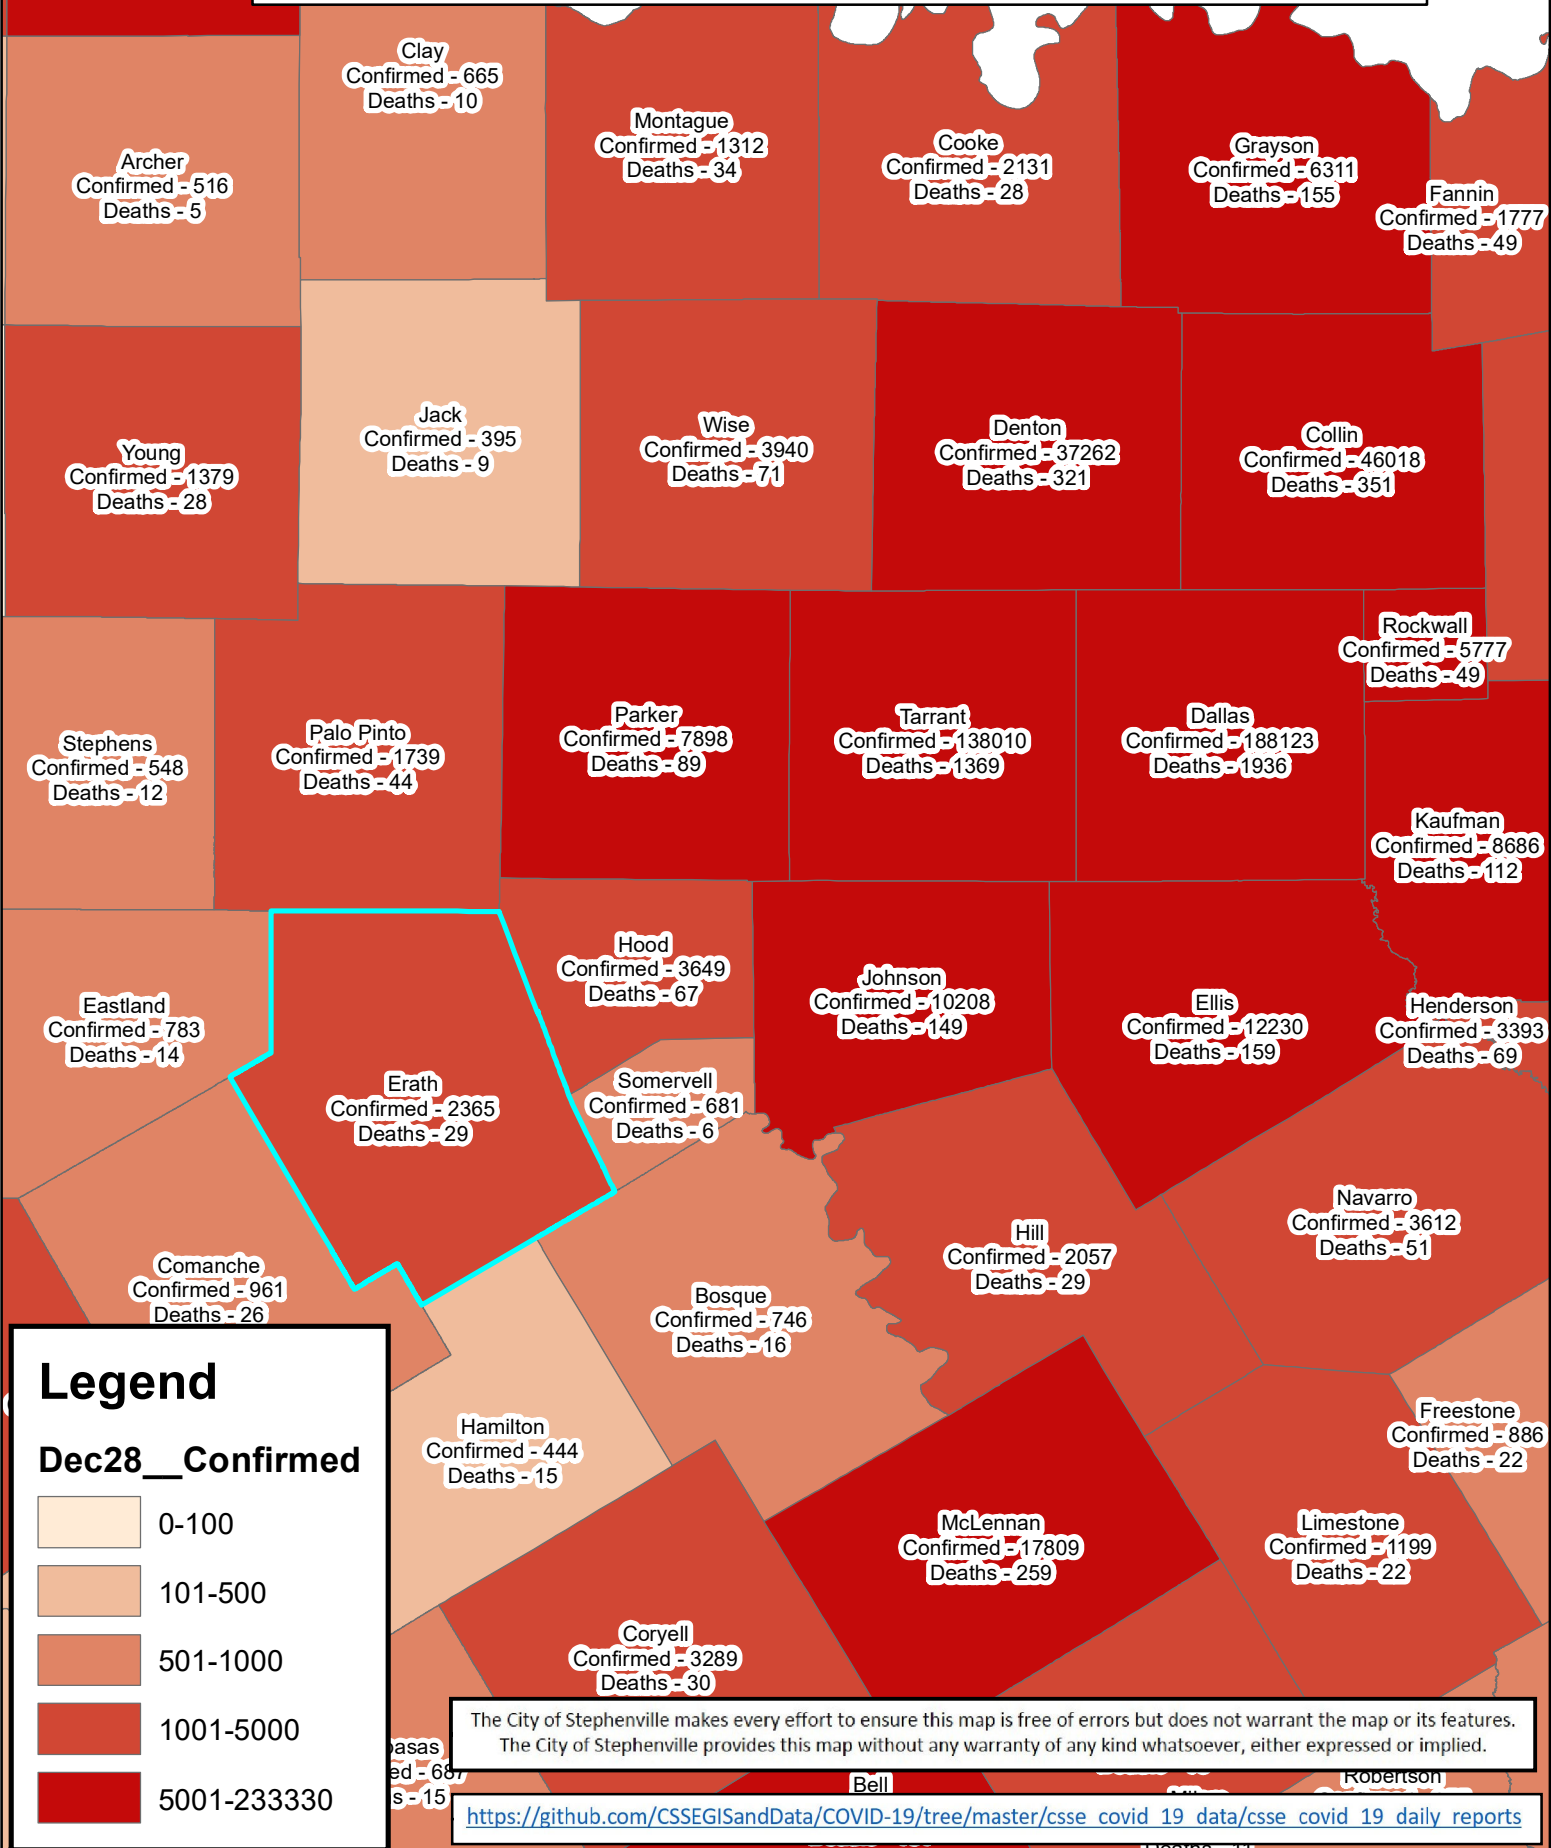

Erath County Area Covid-19 Confirmed Cases December 28, 2020

Legend

Dec28__Confirmed

The City of Stephenville makes every effort to ensure this map is free of errors but does not warrant the map or its features. The City of Stephenville provides this map without any warranty of any kind whatsoever, either expressed or implied.

https://github.com/CSSEGISandData/COVID-19/tree/master/csse_covid_19_data/csse_covid_19_daily_reports