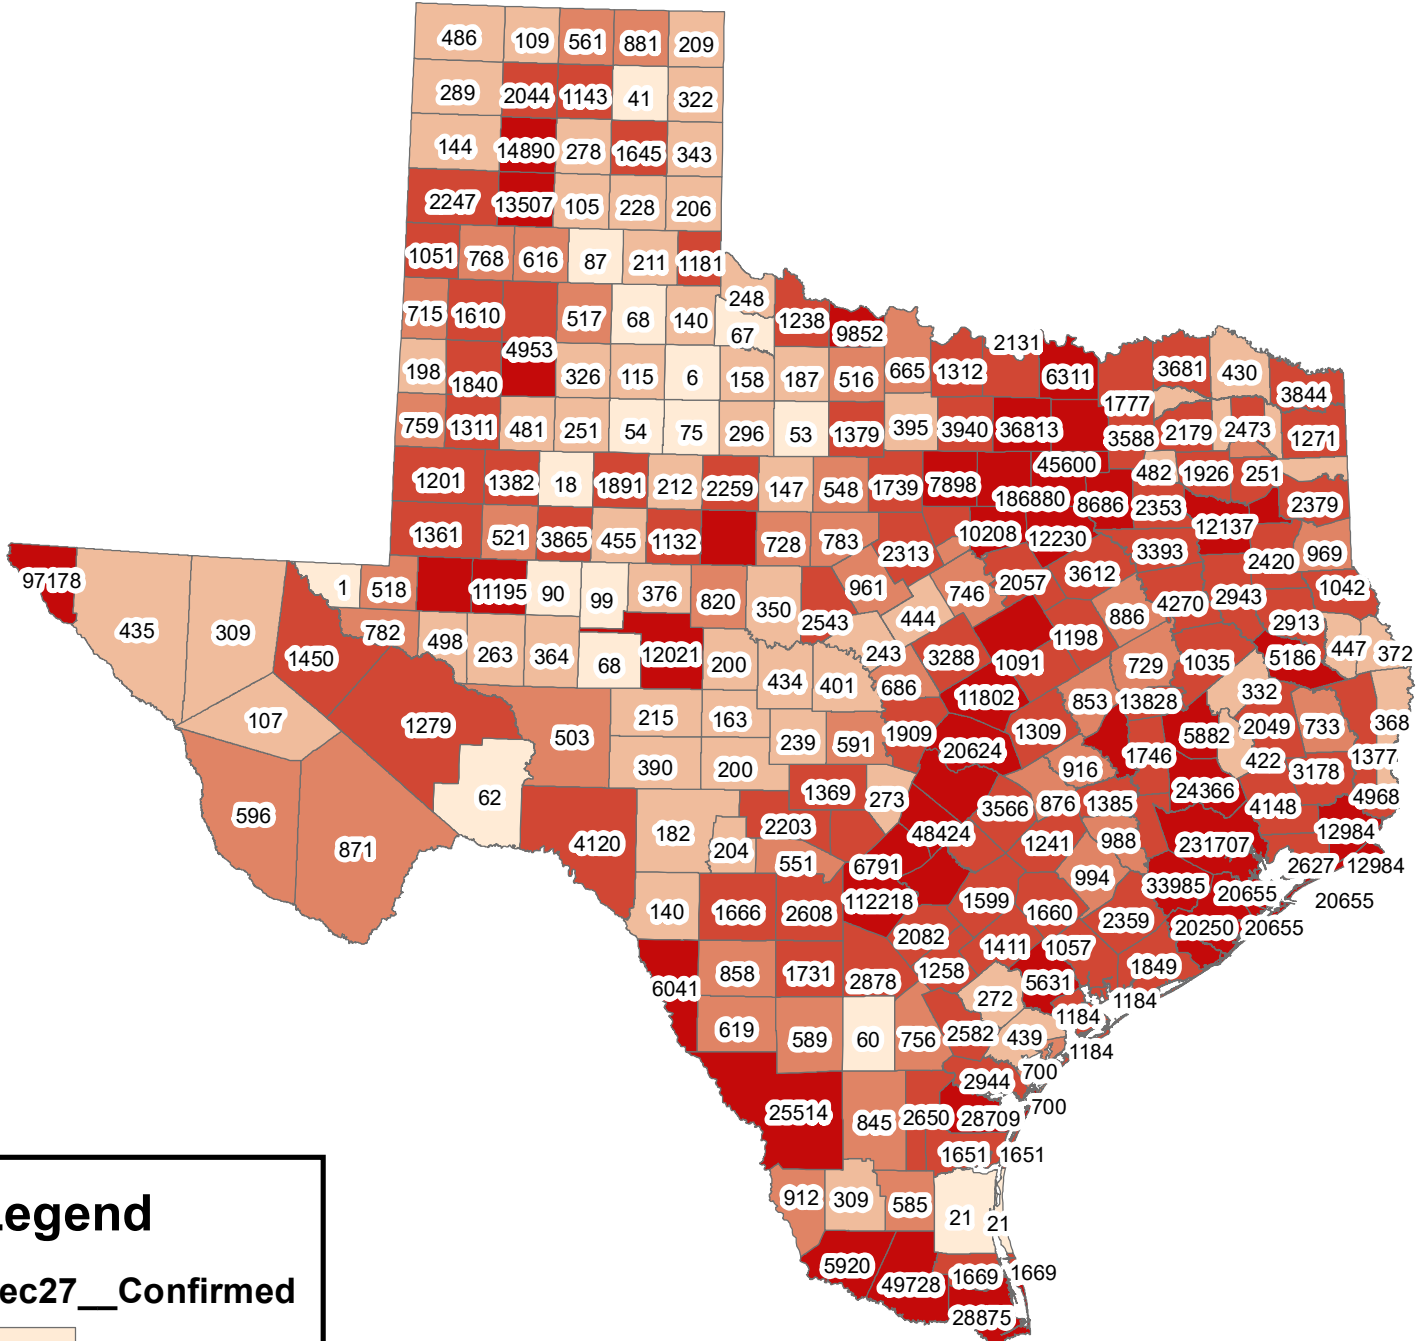

Texas Covid-19 Confirmed Cases December 27, 2020

Legend

Dec27__Confirmed

- 0-100
- 101-500
- 501-1000
- 1001-5000
- 5001-231707

The City of Stephenville makes every effort to ensure this map is free of errors but does not warrant the map or its features. The City of Stephenville provides this map without any warranty of any kind whatsoever, either expressed or implied.

[https://github.com/CSSEGISandData/COVID-19/tree/master/csse covid 19 data/csse covid 19 daily reports](https://github.com/CSSEGISandData/COVID-19/tree/master/csse%20covid%2019%20data/csse%20covid%2019%20daily%20reports)