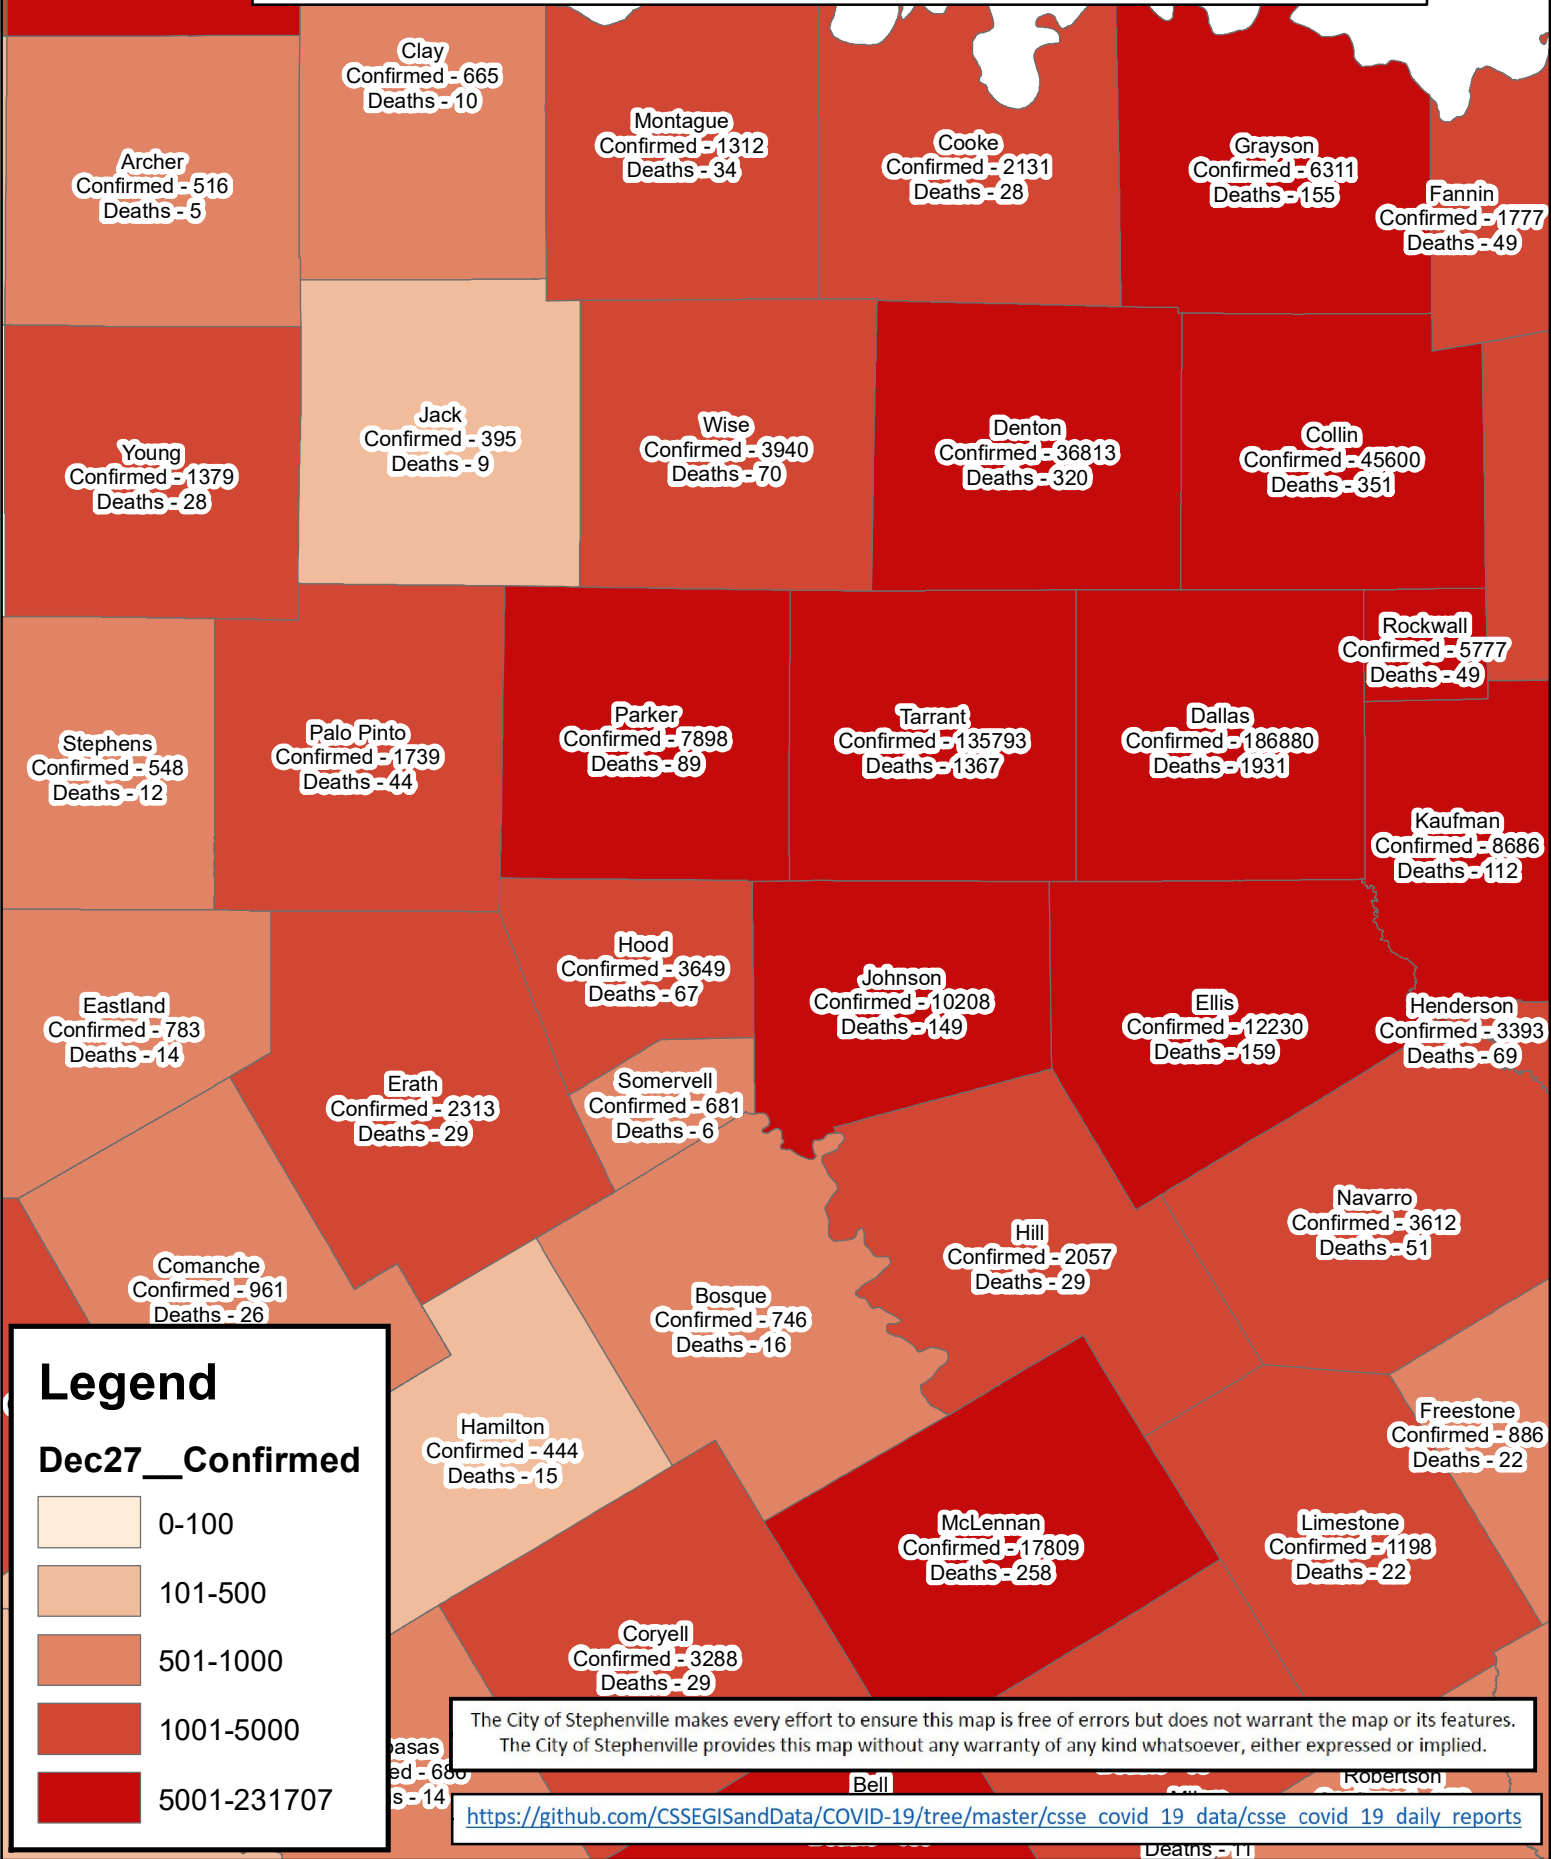

Erath County Area Covid-19 Confirmed Cases December 27, 2020

Legend

Dec27__Confirmed

- 0-100
- 101-500
- 501-1000
- 1001-5000
- 5001-231707

The City of Stephenville makes every effort to ensure this map is free of errors but does not warrant the map or its features. The City of Stephenville provides this map without any warranty of any kind whatsoever, either expressed or implied.

https://github.com/CSSEGISandData/COVID-19/tree/master/csse_covid_19_data/csse_covid_19_daily_reports