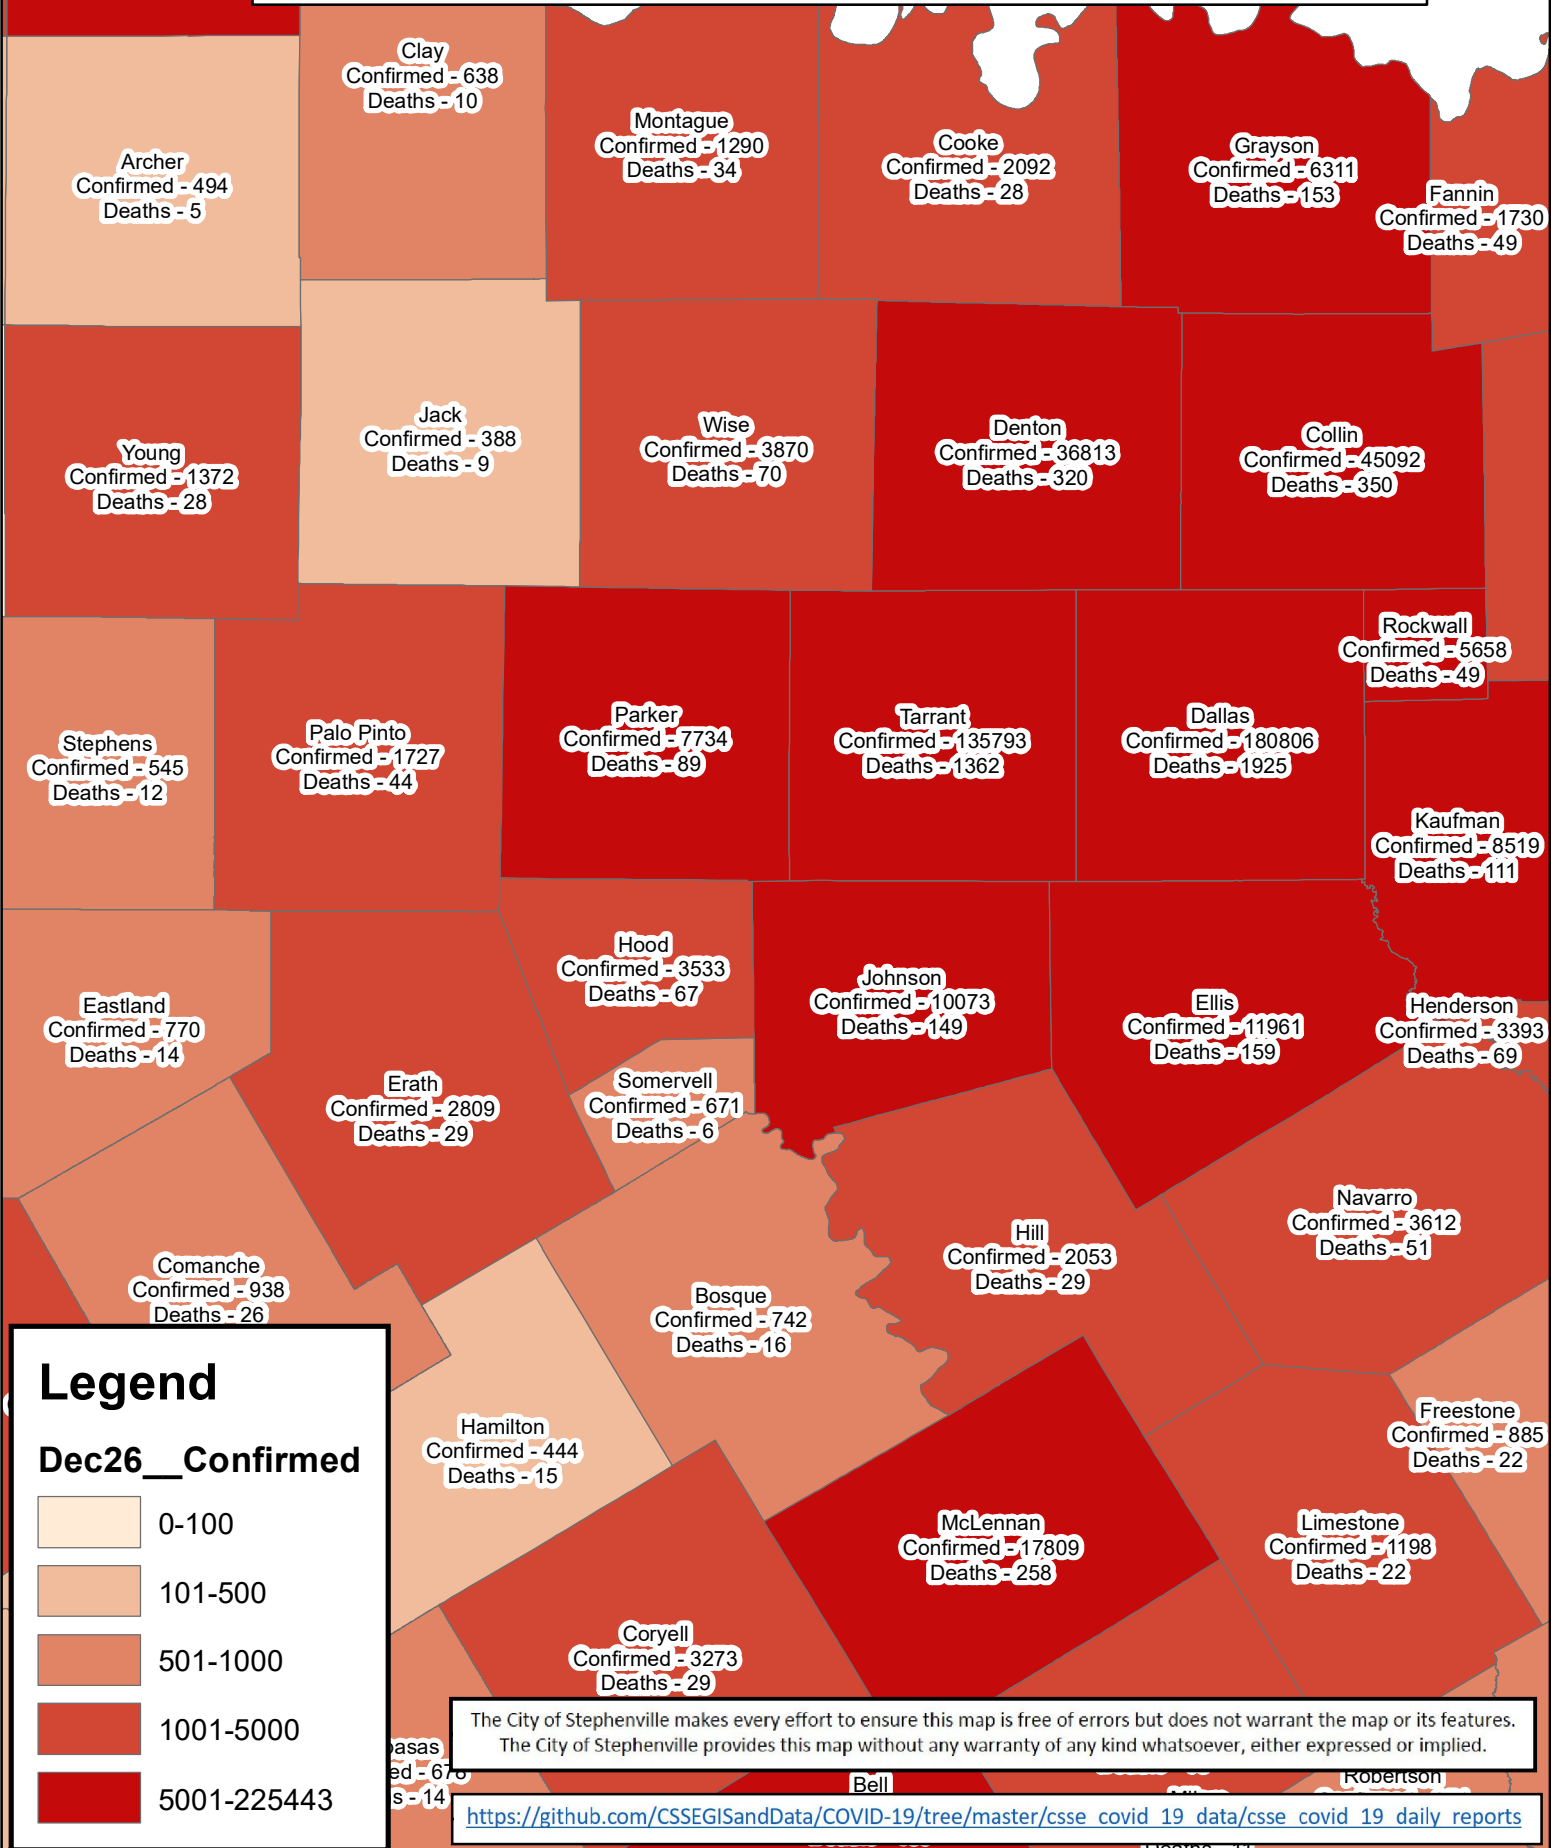

# Erath County Area Covid-19 Confirmed Cases December 26, 2020

### Legend

**Dec26\_\_Confirmed**

- 0-100
- 101-500
- 501-1000
- 1001-5000
- 5001-225443

The City of Stephenville makes every effort to ensure this map is free of errors but does not warrant the map or its features. The City of Stephenville provides this map without any warranty of any kind whatsoever, either expressed or implied.

[https://github.com/CSSEGISandData/COVID-19/tree/master/csse\\_covid\\_19\\_data/csse\\_covid\\_19\\_daily\\_reports](https://github.com/CSSEGISandData/COVID-19/tree/master/csse_covid_19_data/csse_covid_19_daily_reports)