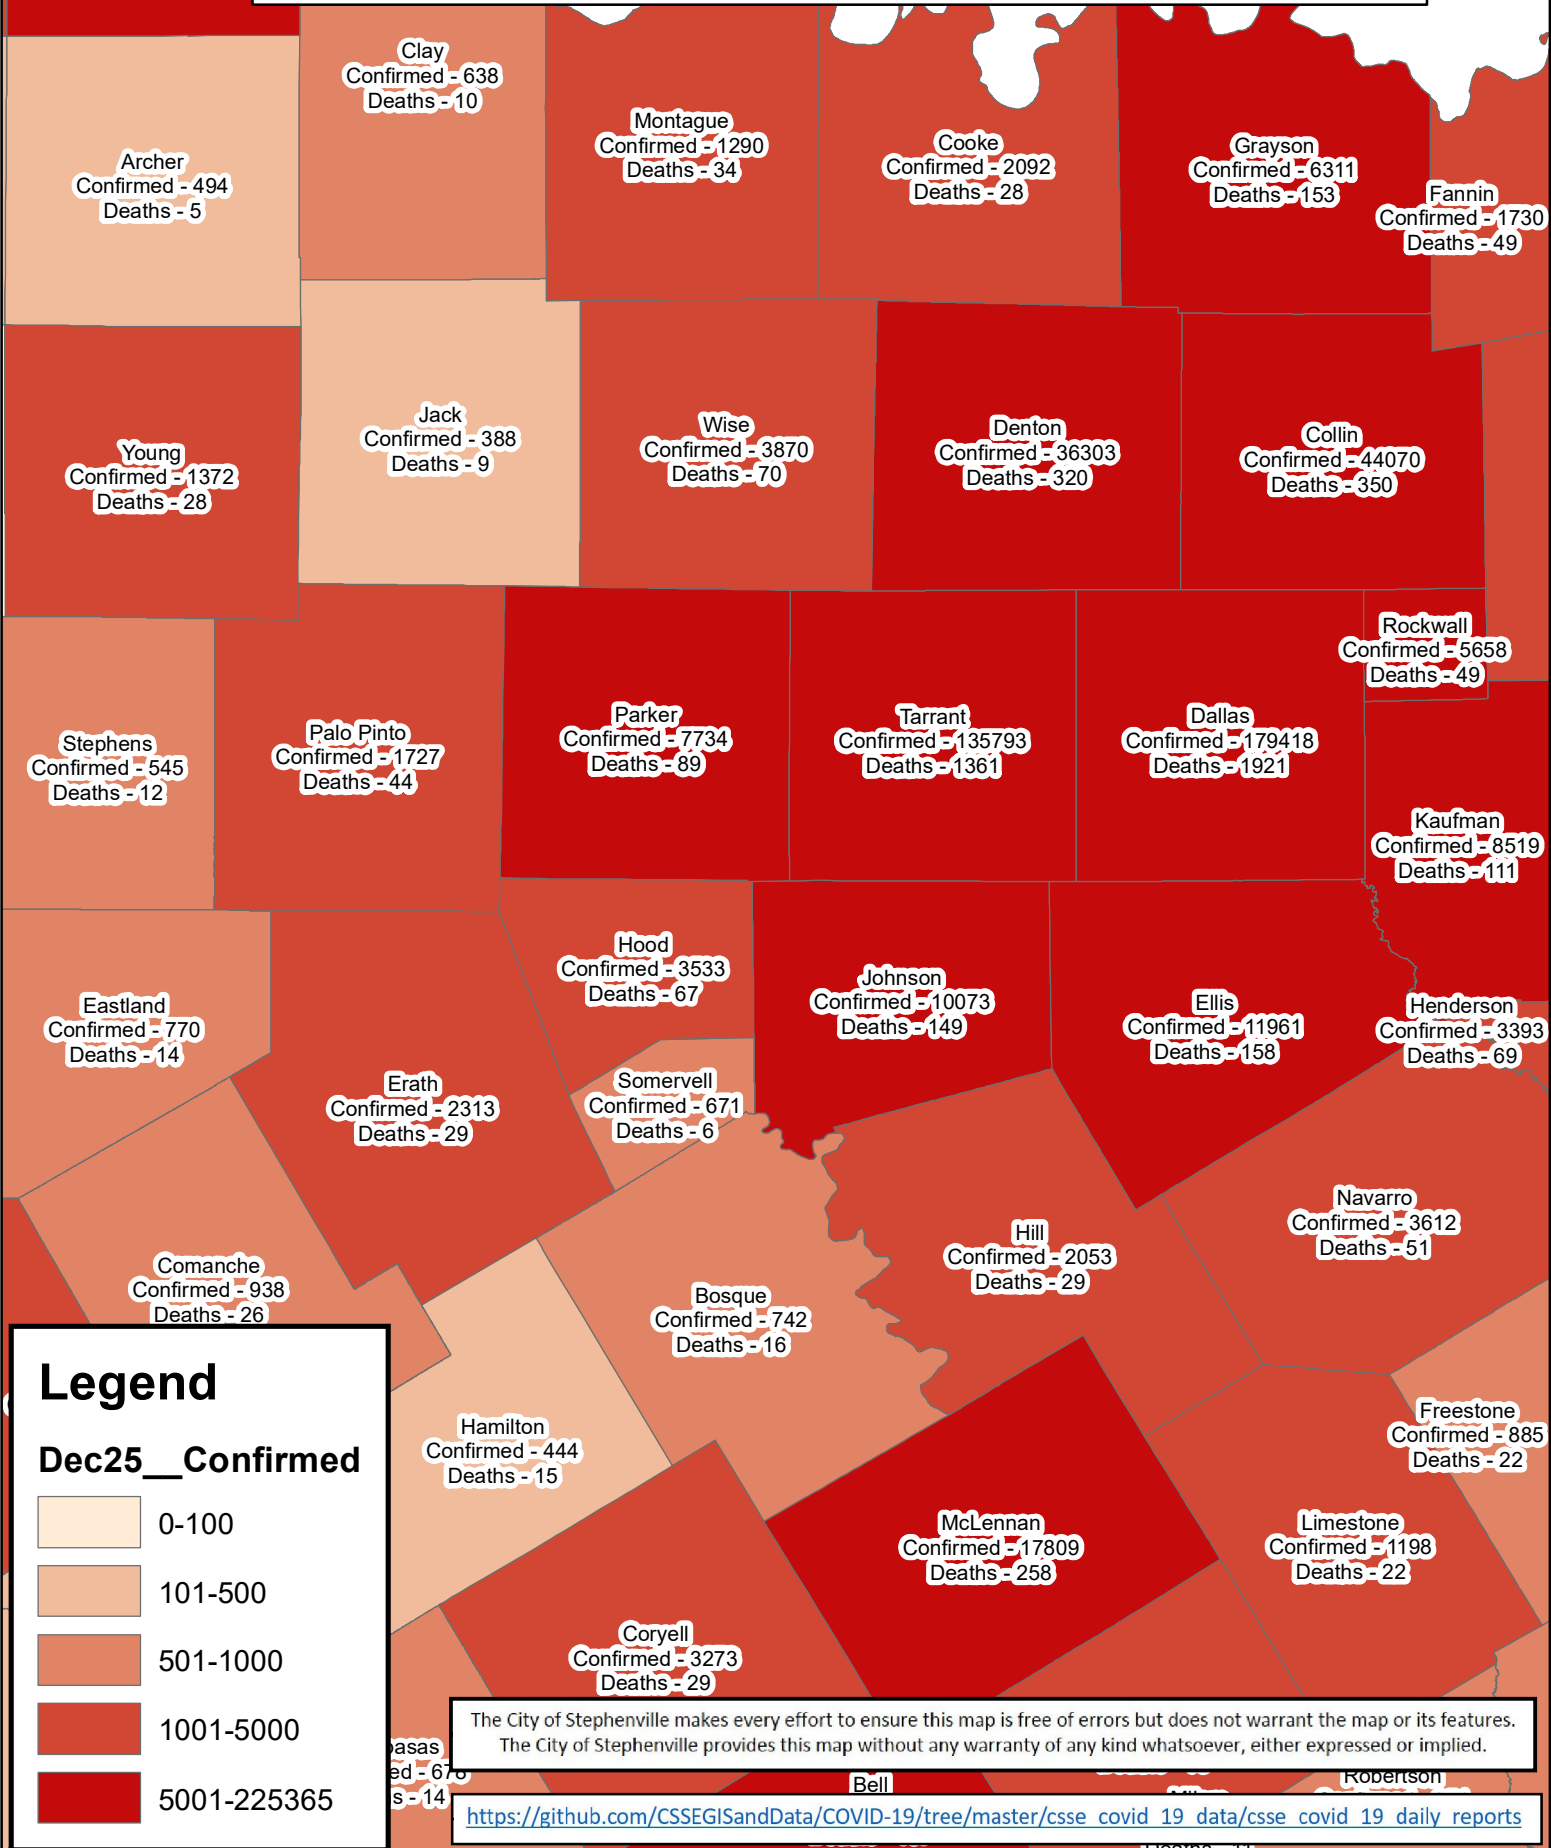

Erath County Area Covid-19 Confirmed Cases December 25, 2020

Legend

Dec25__Confirmed

- 0-100
- 101-500
- 501-1000
- 1001-5000
- 5001-225365

The City of Stephenville makes every effort to ensure this map is free of errors but does not warrant the map or its features. The City of Stephenville provides this map without any warranty of any kind whatsoever, either expressed or implied.

https://github.com/CSSEGISandData/COVID-19/tree/master/csse_covid_19_data/csse_covid_19_daily_reports