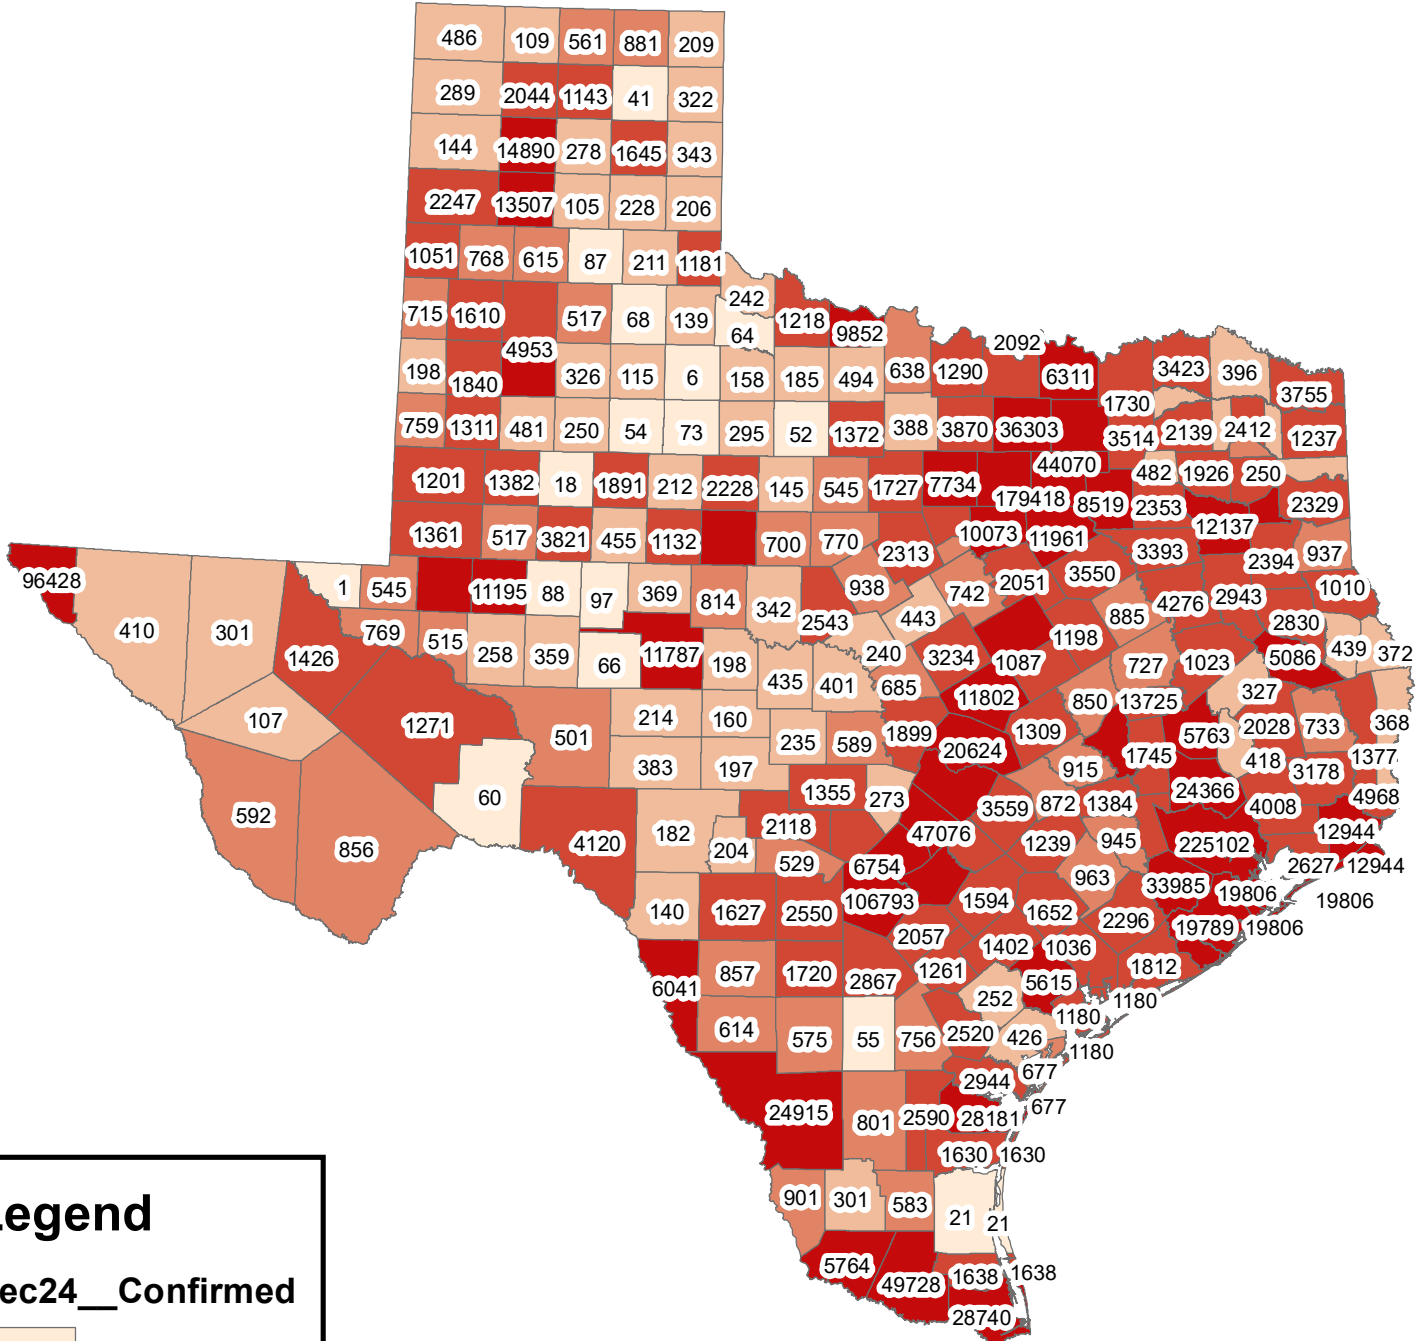

Texas Covid-19 Confirmed Cases December 24, 2020

Legend

Dec24__Confirmed

- 0-100
- 101-500
- 501-1000
- 1001-5000
- 5001-225102

The City of Stephenville makes every effort to ensure this map is free of errors but does not warrant the map or its features. The City of Stephenville provides this map without any warranty of any kind whatsoever, either expressed or implied.

[https://github.com/CSSEGISandData/COVID-19/tree/master/csse covid 19 data/csse covid 19 daily reports](https://github.com/CSSEGISandData/COVID-19/tree/master/csse%20covid%2019%20data/csse%20covid%2019%20daily%20reports)