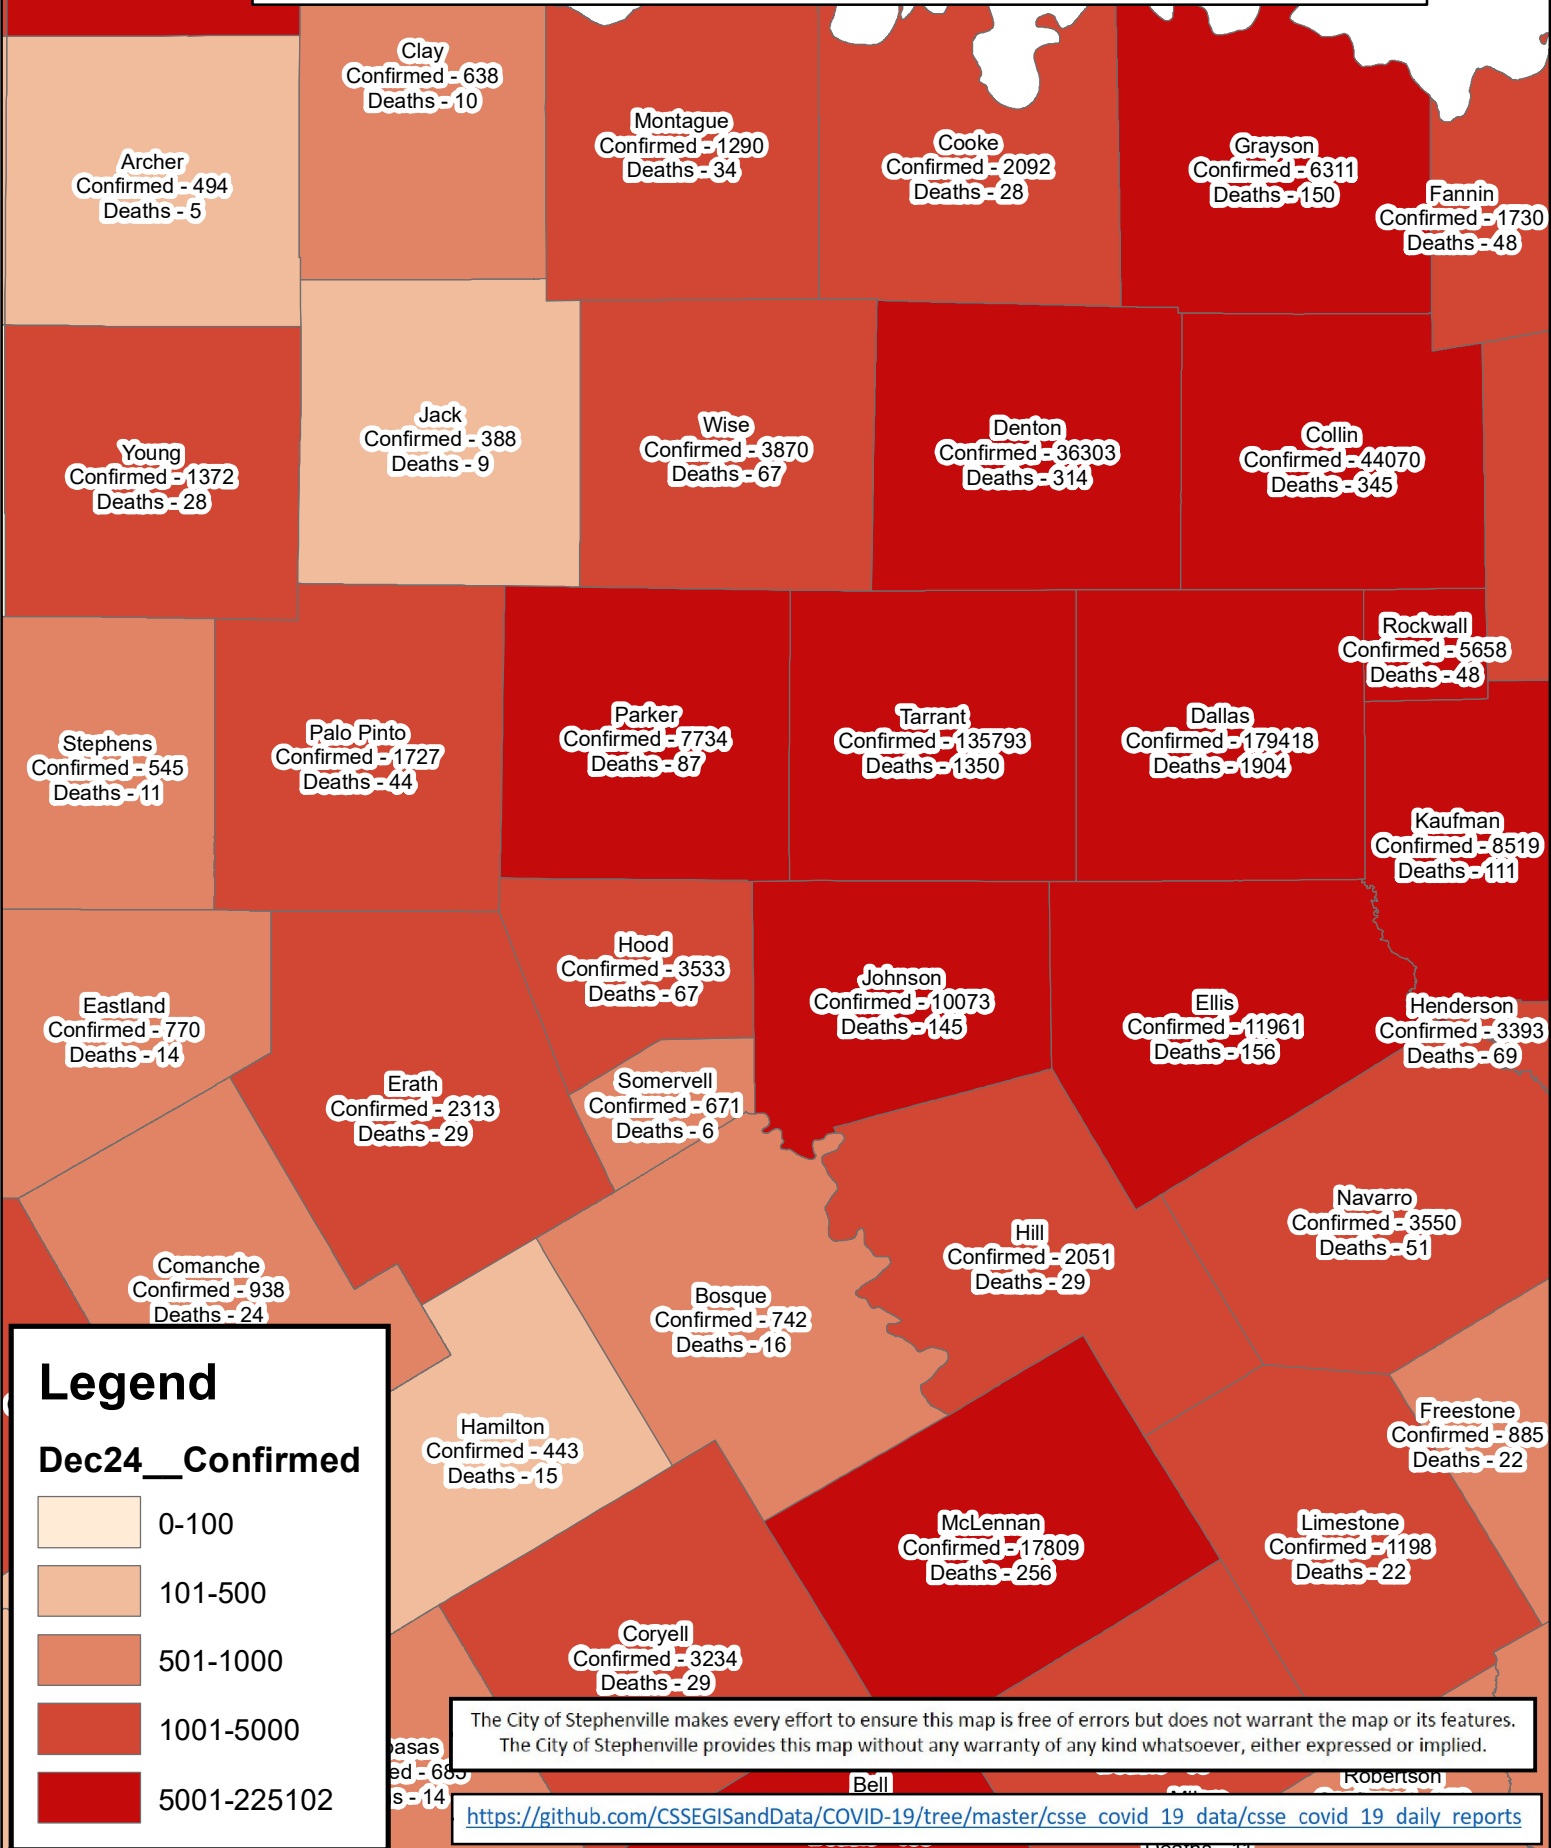

Erath County Area Covid-19 Confirmed Cases December 24, 2020

Legend

Dec24__Confirmed

- 0-100
- 101-500
- 501-1000
- 1001-5000
- 5001-225102

The City of Stephenville makes every effort to ensure this map is free of errors but does not warrant the map or its features. The City of Stephenville provides this map without any warranty of any kind whatsoever, either expressed or implied.

https://github.com/CSSEGISandData/COVID-19/tree/master/csse_covid_19_data/csse_covid_19_daily_reports