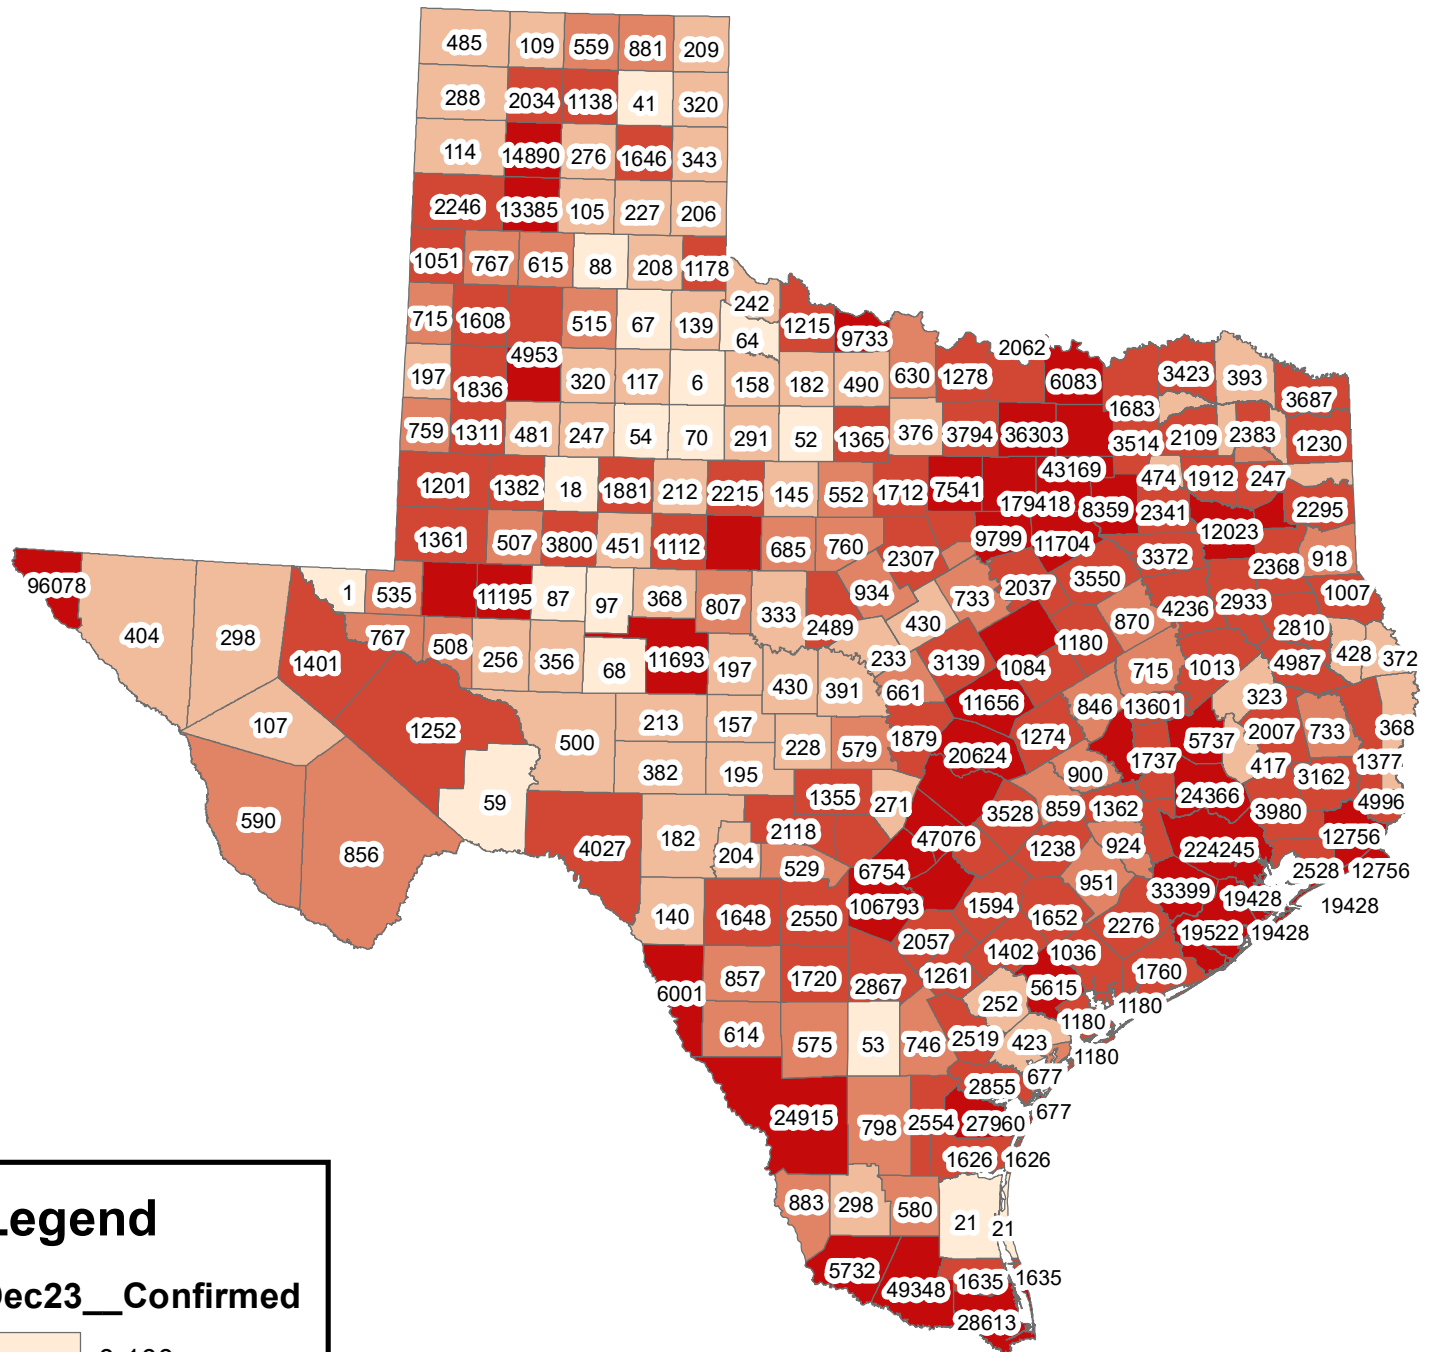

Texas Covid-19 Confirmed Cases December 23, 2020

Legend

Dec23__Confirmed

The City of Stephenville makes every effort to ensure this map is free of errors but does not warrant the map or its features. The City of Stephenville provides this map without any warranty of any kind whatsoever, either expressed or implied.

[https://github.com/CSSEGISandData/COVID-19/tree/master/csse covid 19 data/csse covid 19 daily reports](https://github.com/CSSEGISandData/COVID-19/tree/master/csse%20covid%2019%20data/csse%20covid%2019%20daily%20reports)