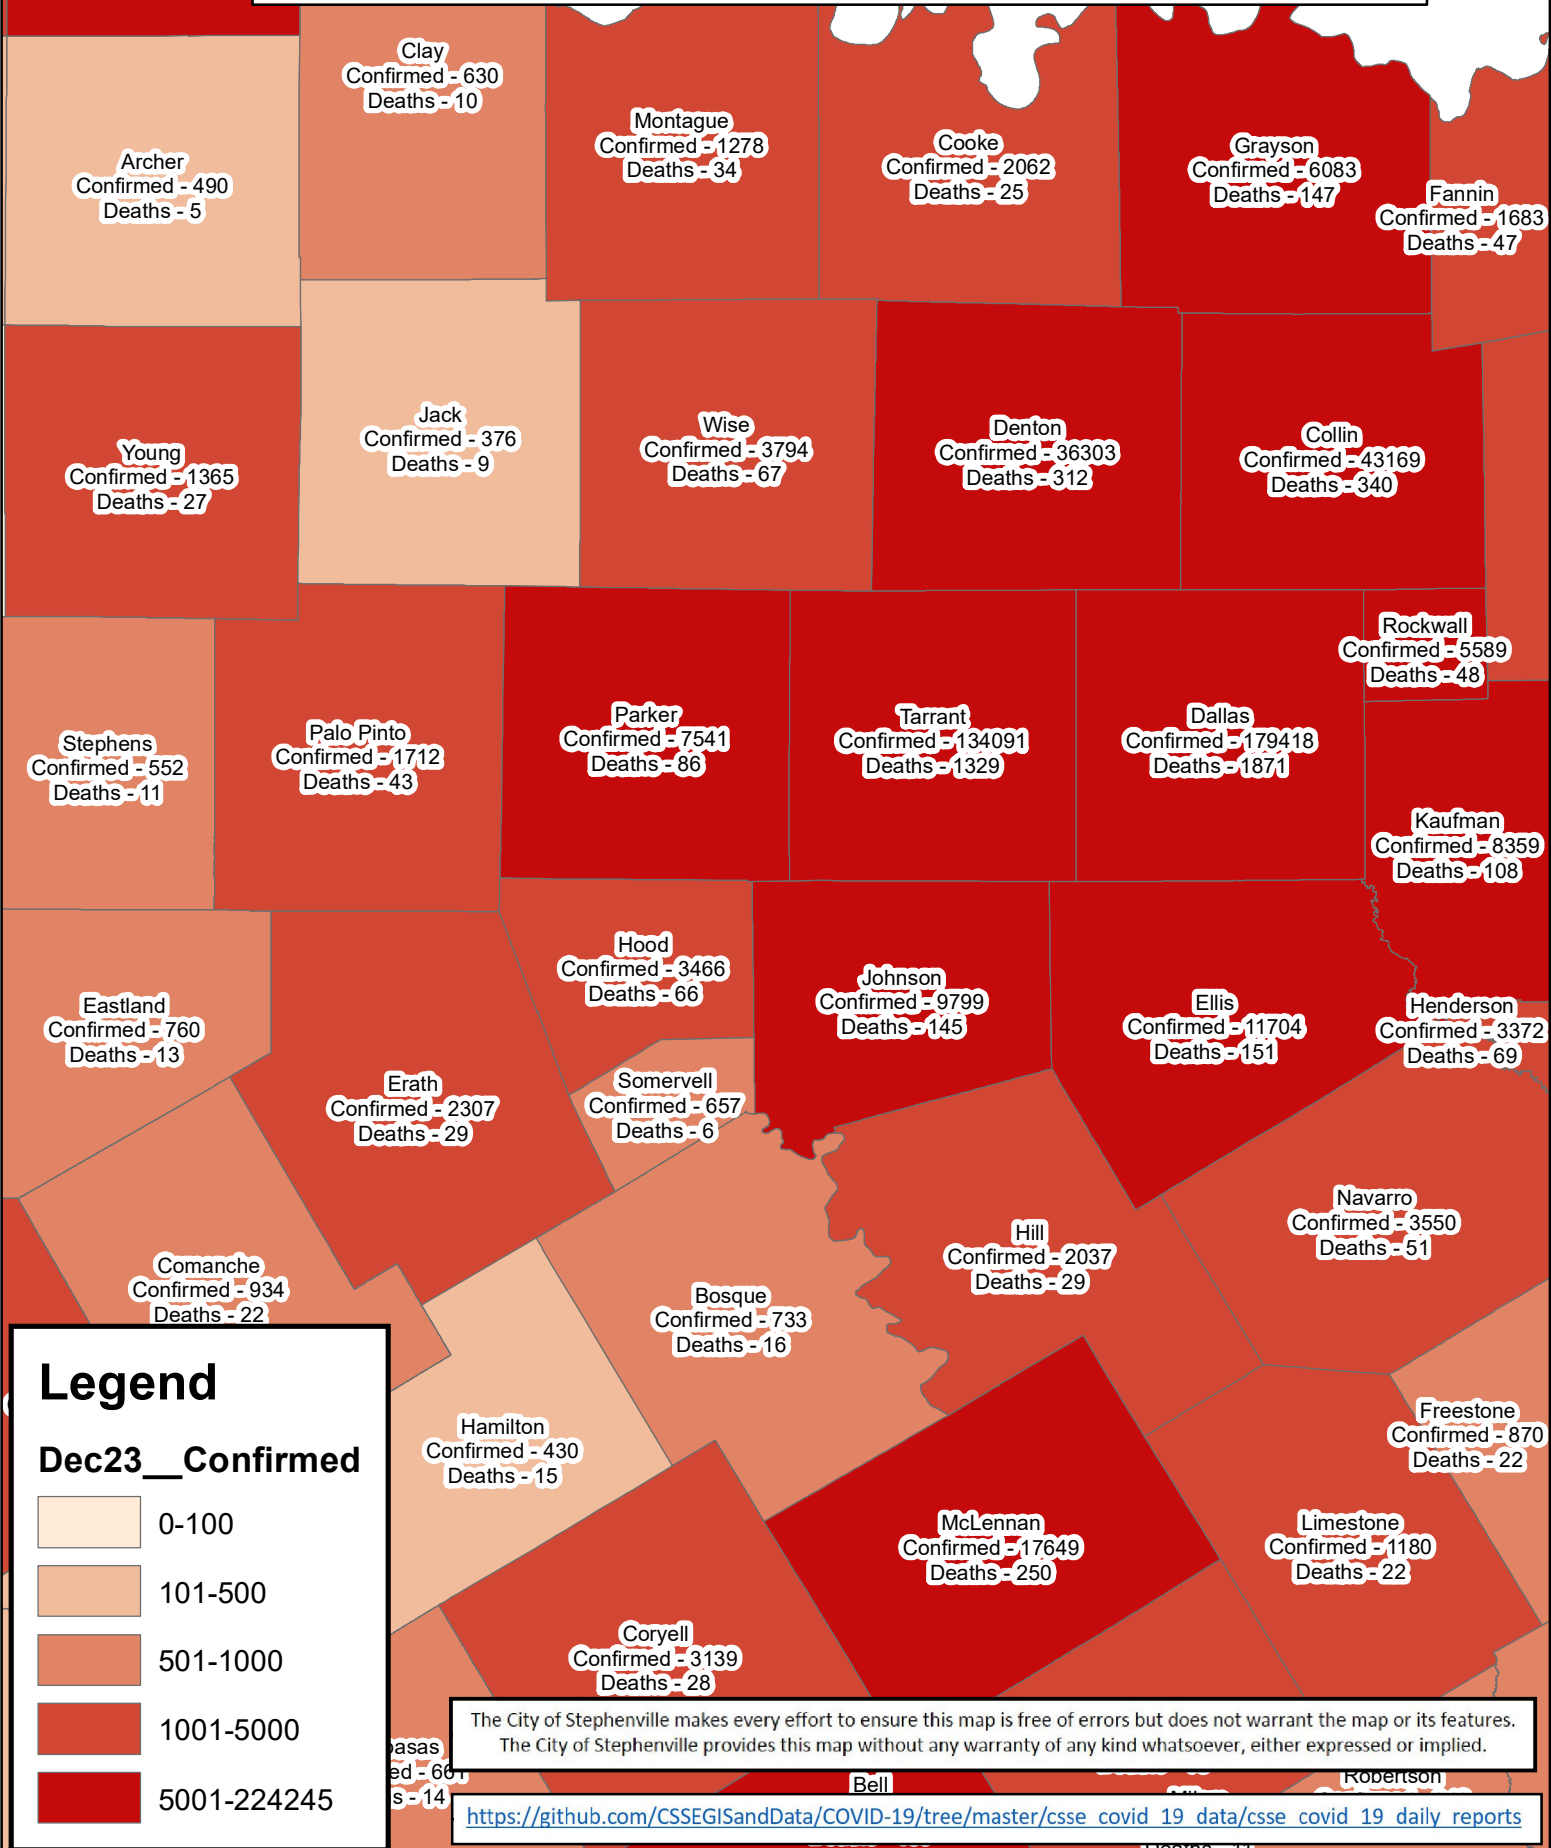

Erath County Area Covid-19 Confirmed Cases December 23, 2020

Legend

Dec23__Confirmed

- 0-100
- 101-500
- 501-1000
- 1001-5000
- 5001-224245

The City of Stephenville makes every effort to ensure this map is free of errors but does not warrant the map or its features. The City of Stephenville provides this map without any warranty of any kind whatsoever, either expressed or implied.

https://github.com/CSSEGISandData/COVID-19/tree/master/csse_covid_19_data/csse_covid_19_daily_reports