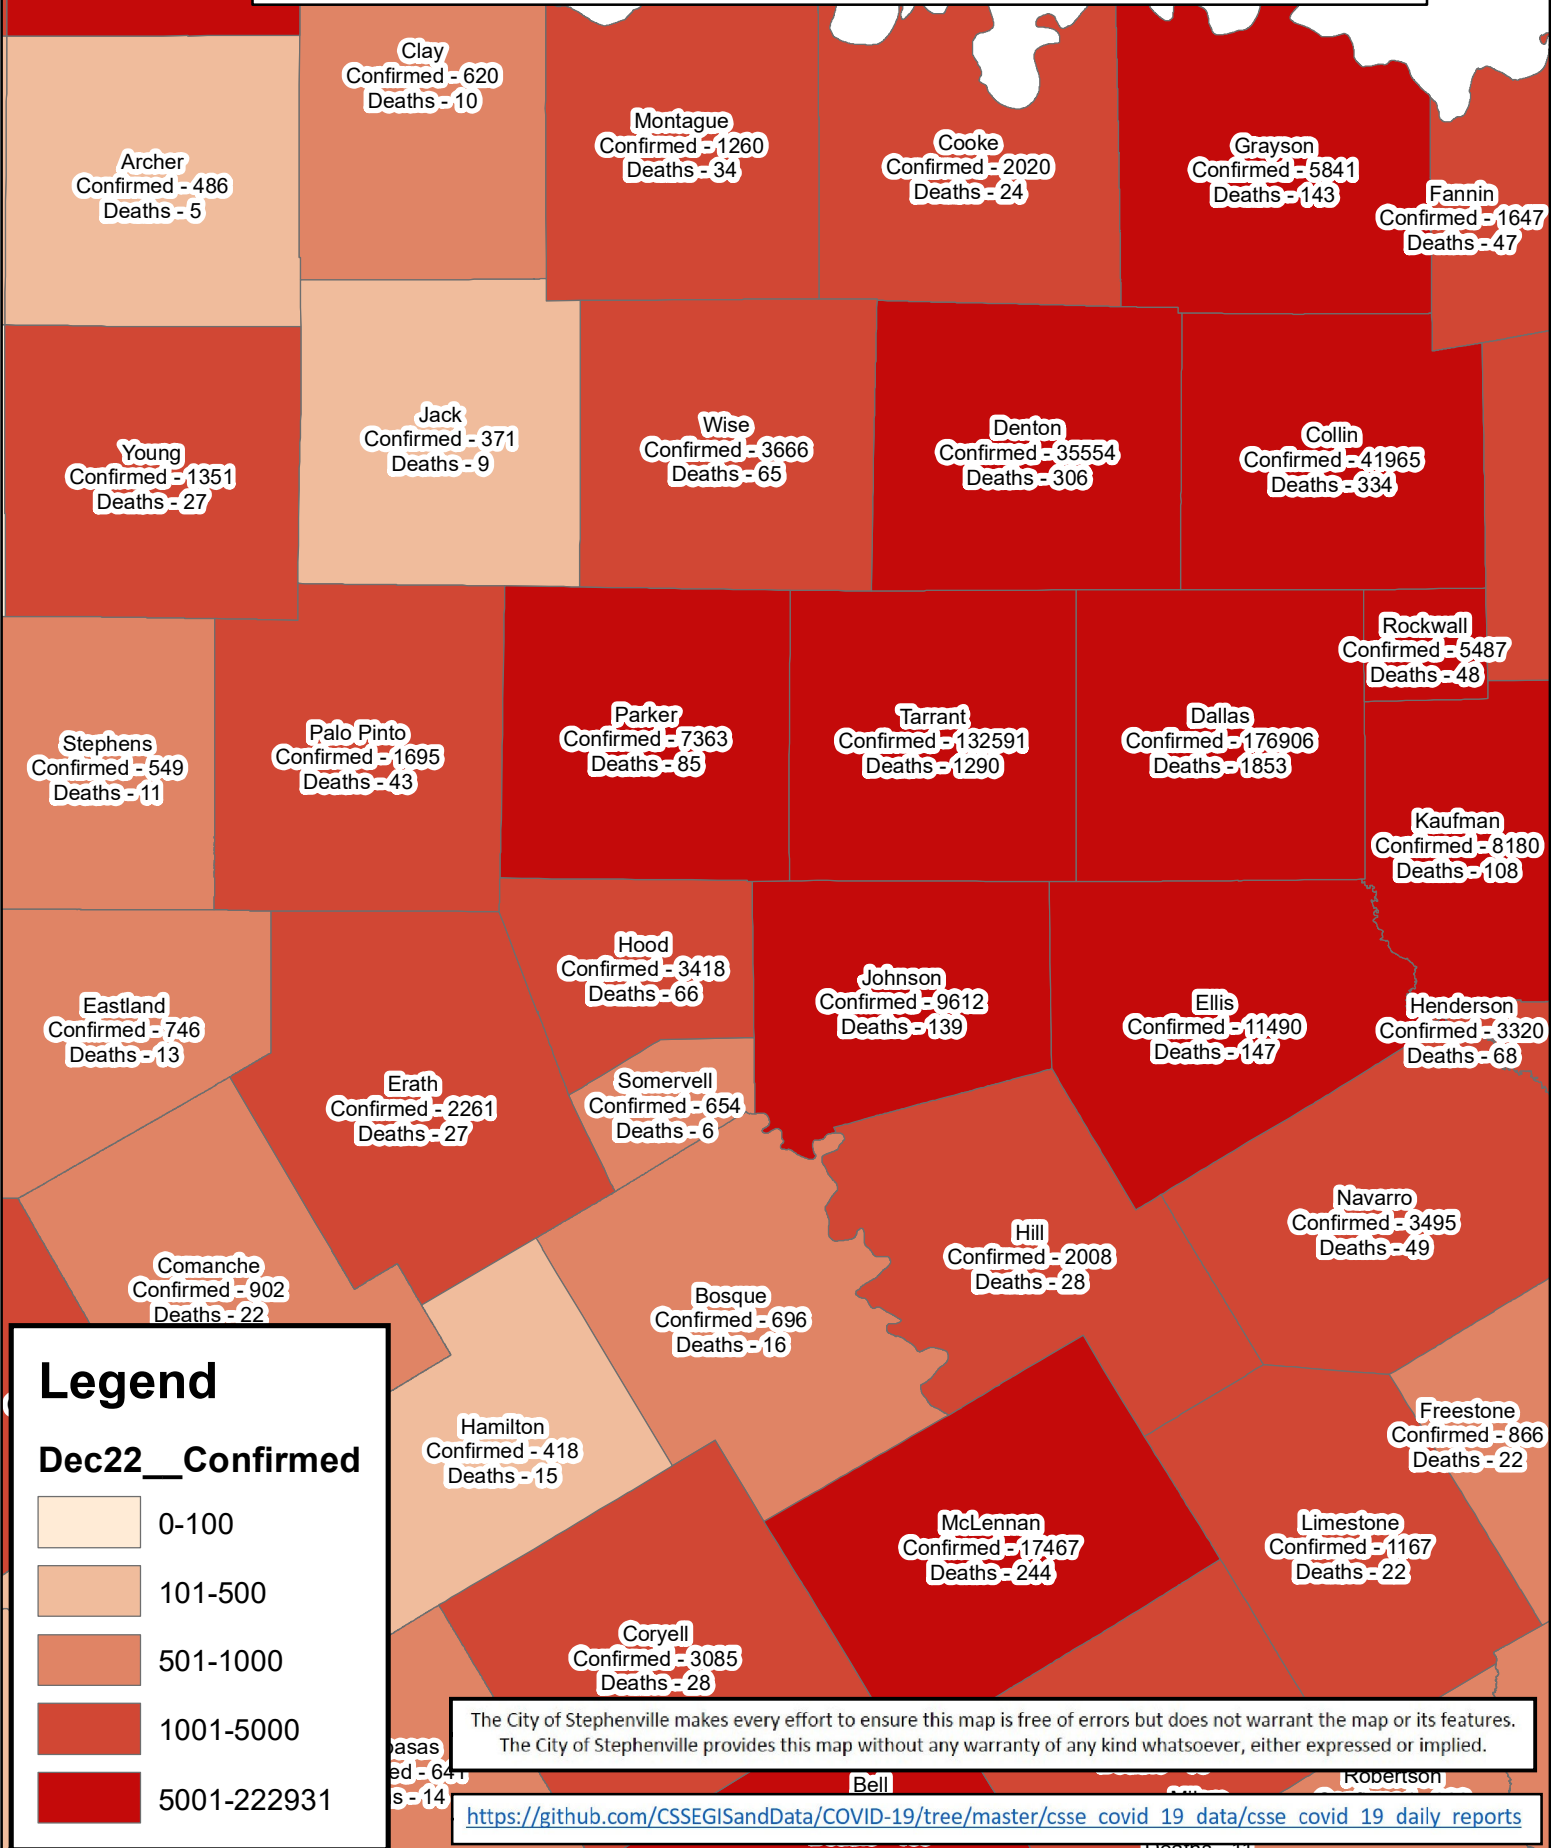

Erath County Area Covid-19 Confirmed Cases December 22, 2020

Legend

Dec22__Confirmed

- 0-100
- 101-500
- 501-1000
- 1001-5000
- 5001-222931

The City of Stephenville makes every effort to ensure this map is free of errors but does not warrant the map or its features. The City of Stephenville provides this map without any warranty of any kind whatsoever, either expressed or implied.

https://github.com/CSSEGISandData/COVID-19/tree/master/csse_covid_19_data/csse_covid_19_daily_reports