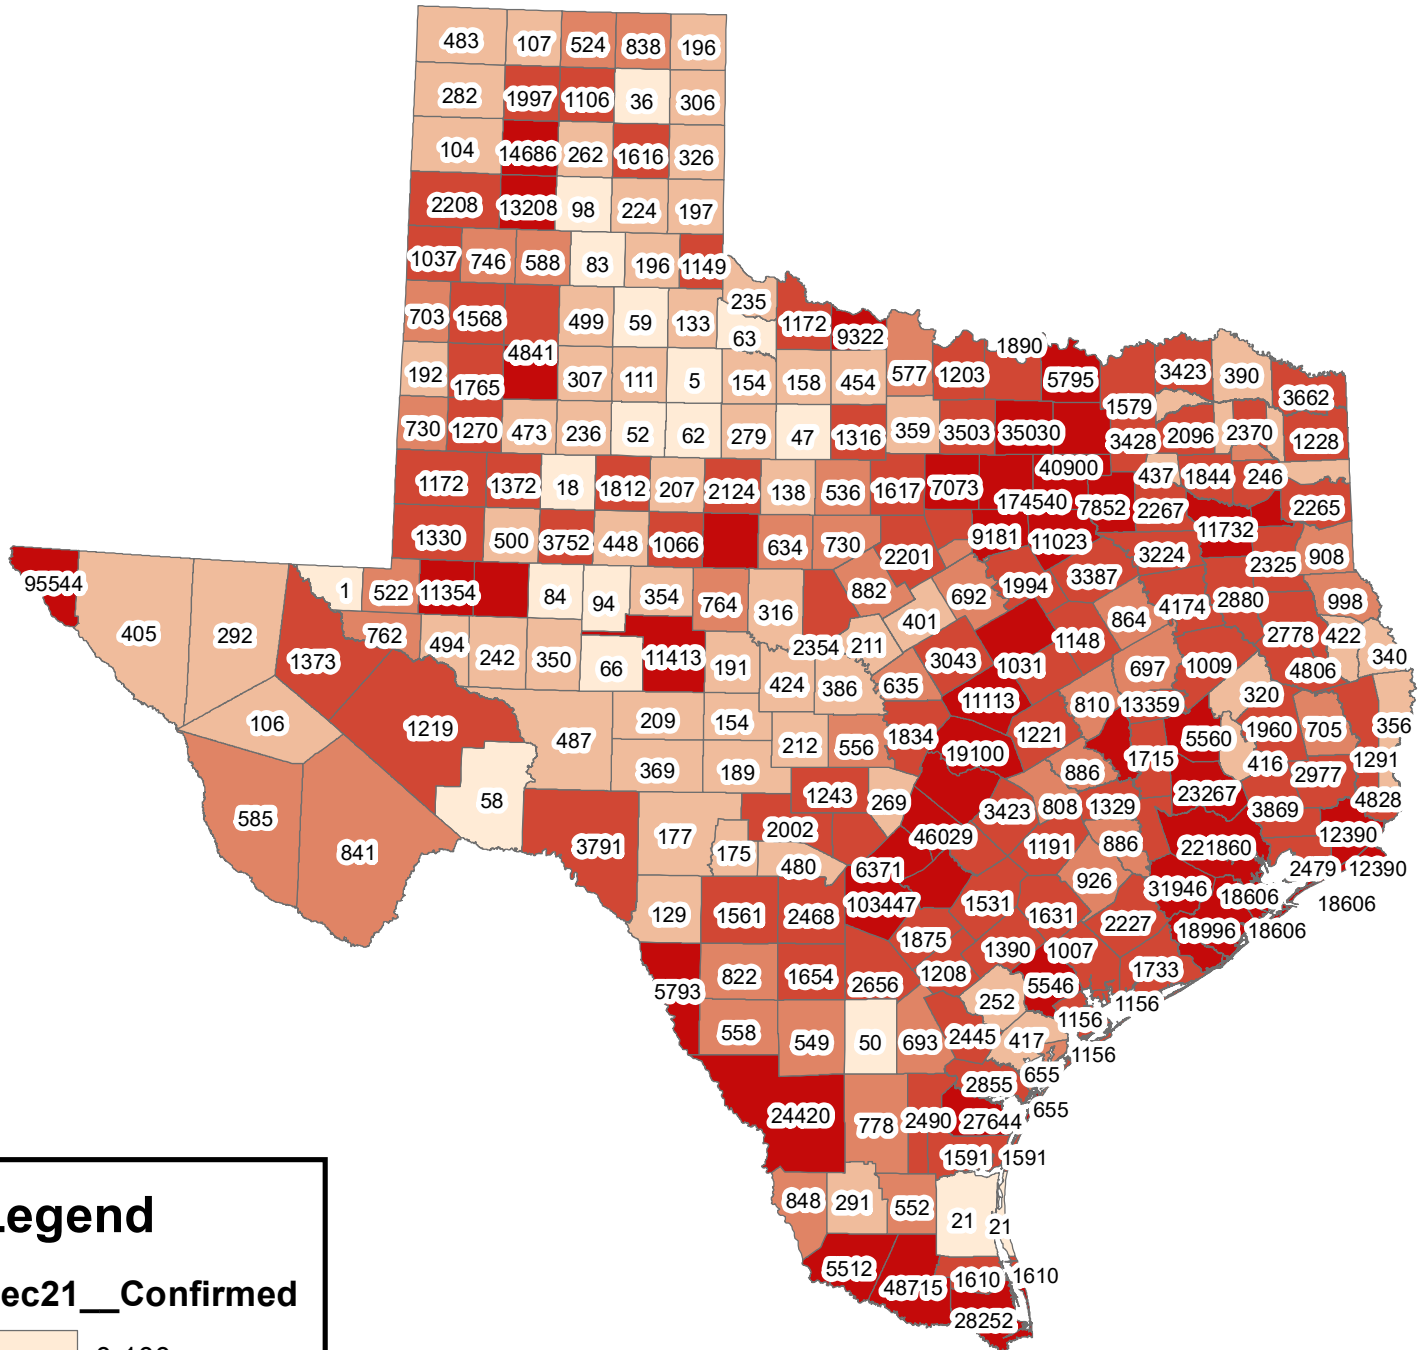

Texas Covid-19 Confirmed Cases December 21, 2020

Legend

Dec21__Confirmed

- 0-100
- 101-500
- 501-1000
- 1001-5000
- 5001-221860

The City of Stephenville makes every effort to ensure this map is free of errors but does not warrant the map or its features. The City of Stephenville provides this map without any warranty of any kind whatsoever, either expressed or implied.

[https://github.com/CSSEGISandData/COVID-19/tree/master/csse covid 19 data/csse covid 19 daily reports](https://github.com/CSSEGISandData/COVID-19/tree/master/csse%20covid%2019%20data/csse%20covid%2019%20daily%20reports)