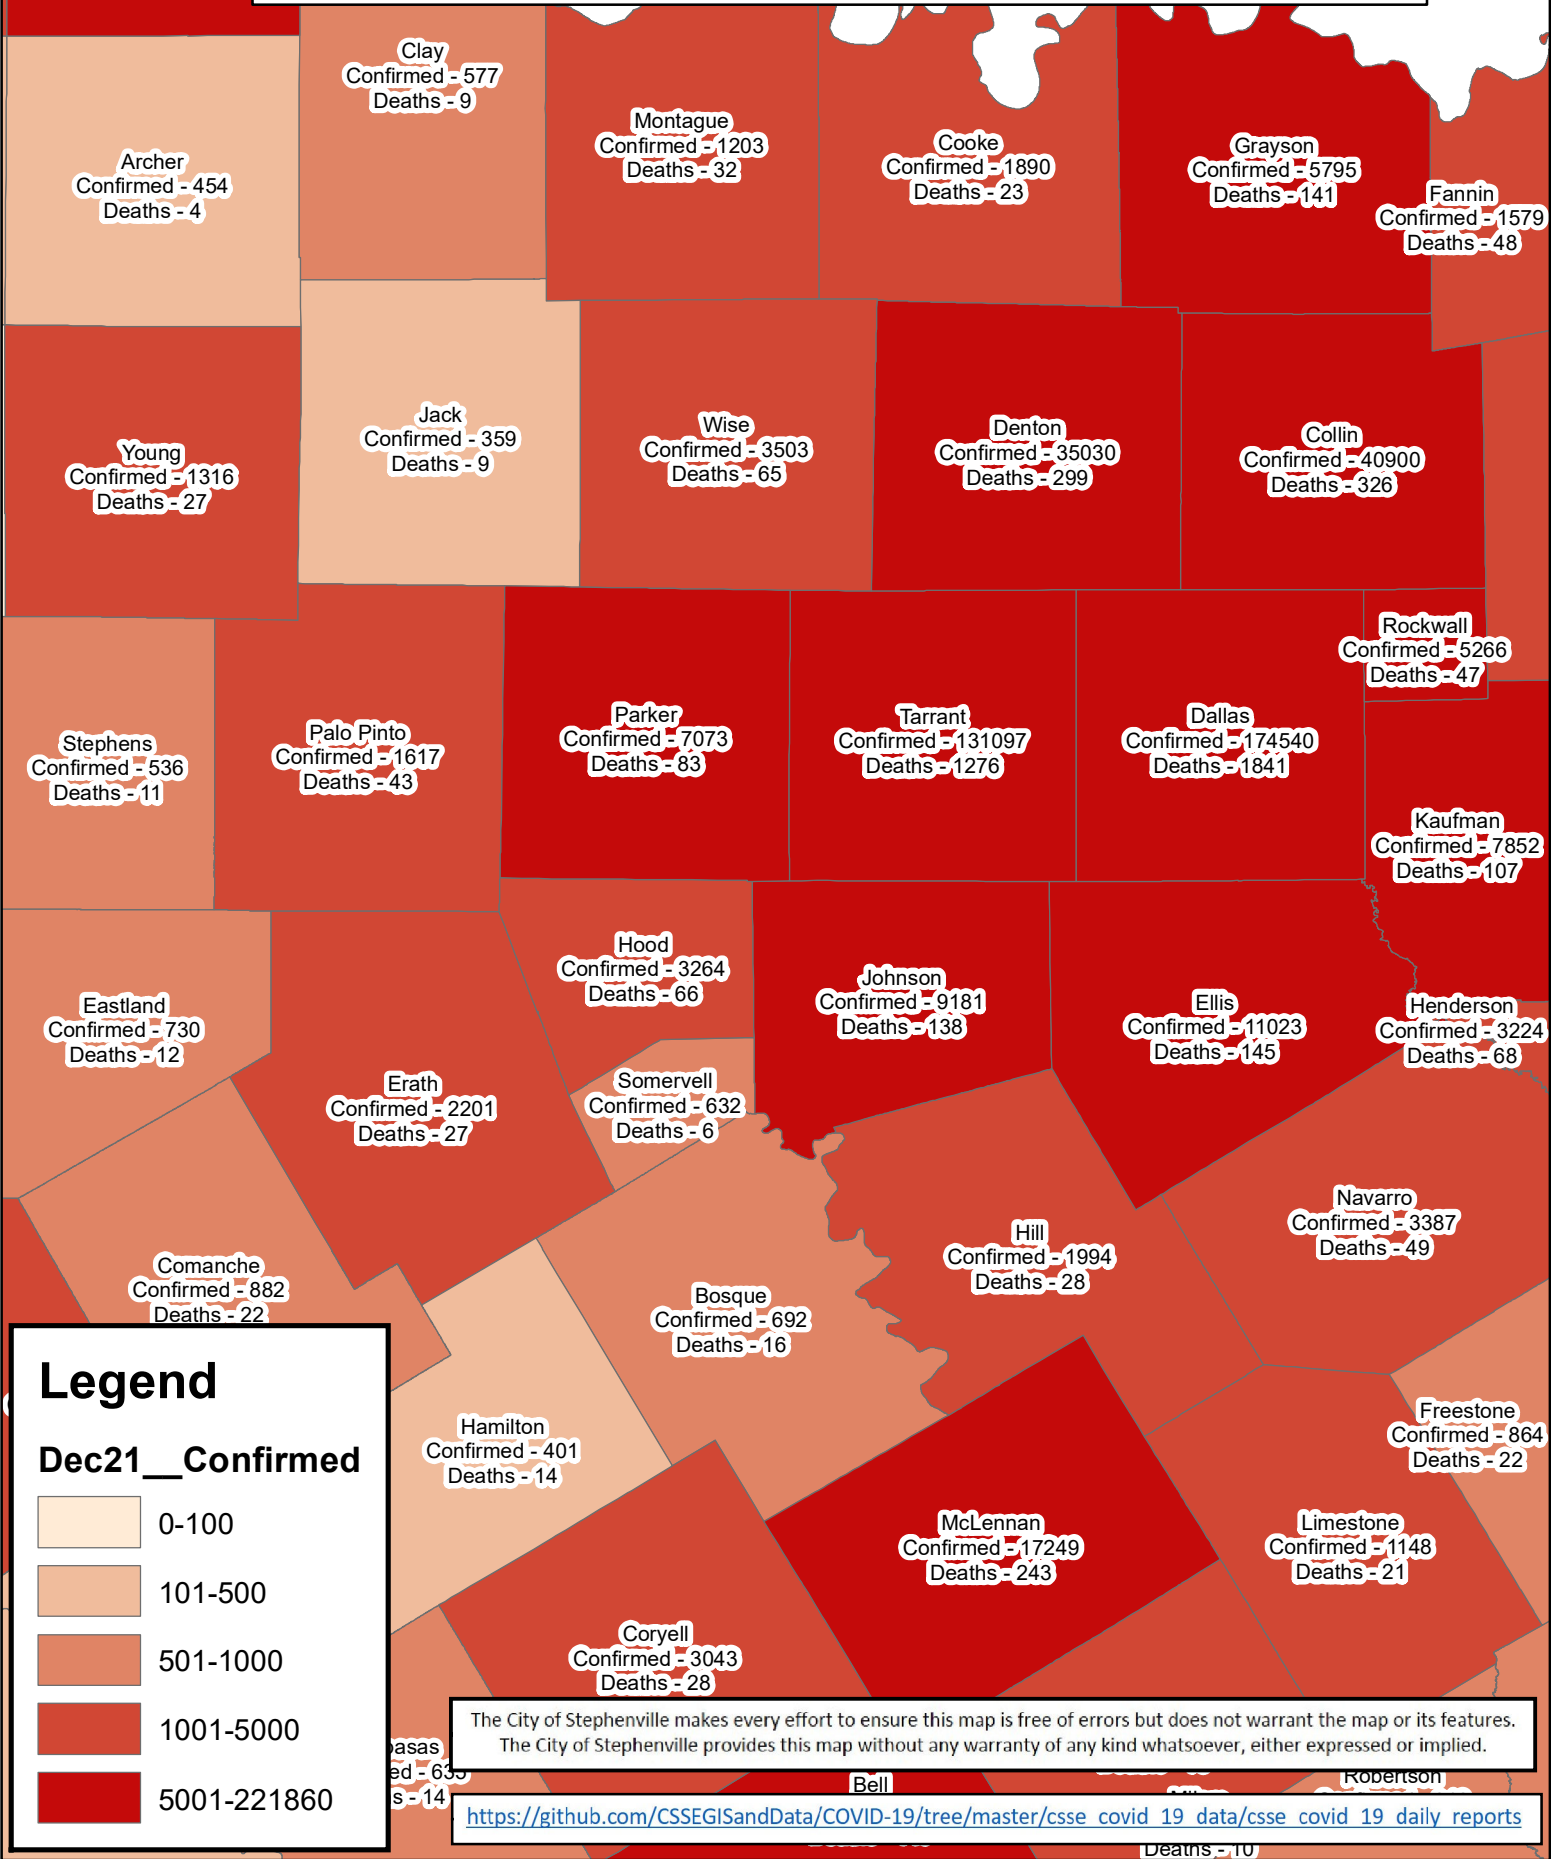

Erath County Area Covid-19 Confirmed Cases December 21, 2020

Legend

Dec21__Confirmed

- 0-100
- 101-500
- 501-1000
- 1001-5000
- 5001-221860

The City of Stephenville makes every effort to ensure this map is free of errors but does not warrant the map or its features. The City of Stephenville provides this map without any warranty of any kind whatsoever, either expressed or implied.

https://github.com/CSSEGISandData/COVID-19/tree/master/csse_covid_19_data/csse_covid_19_daily_reports