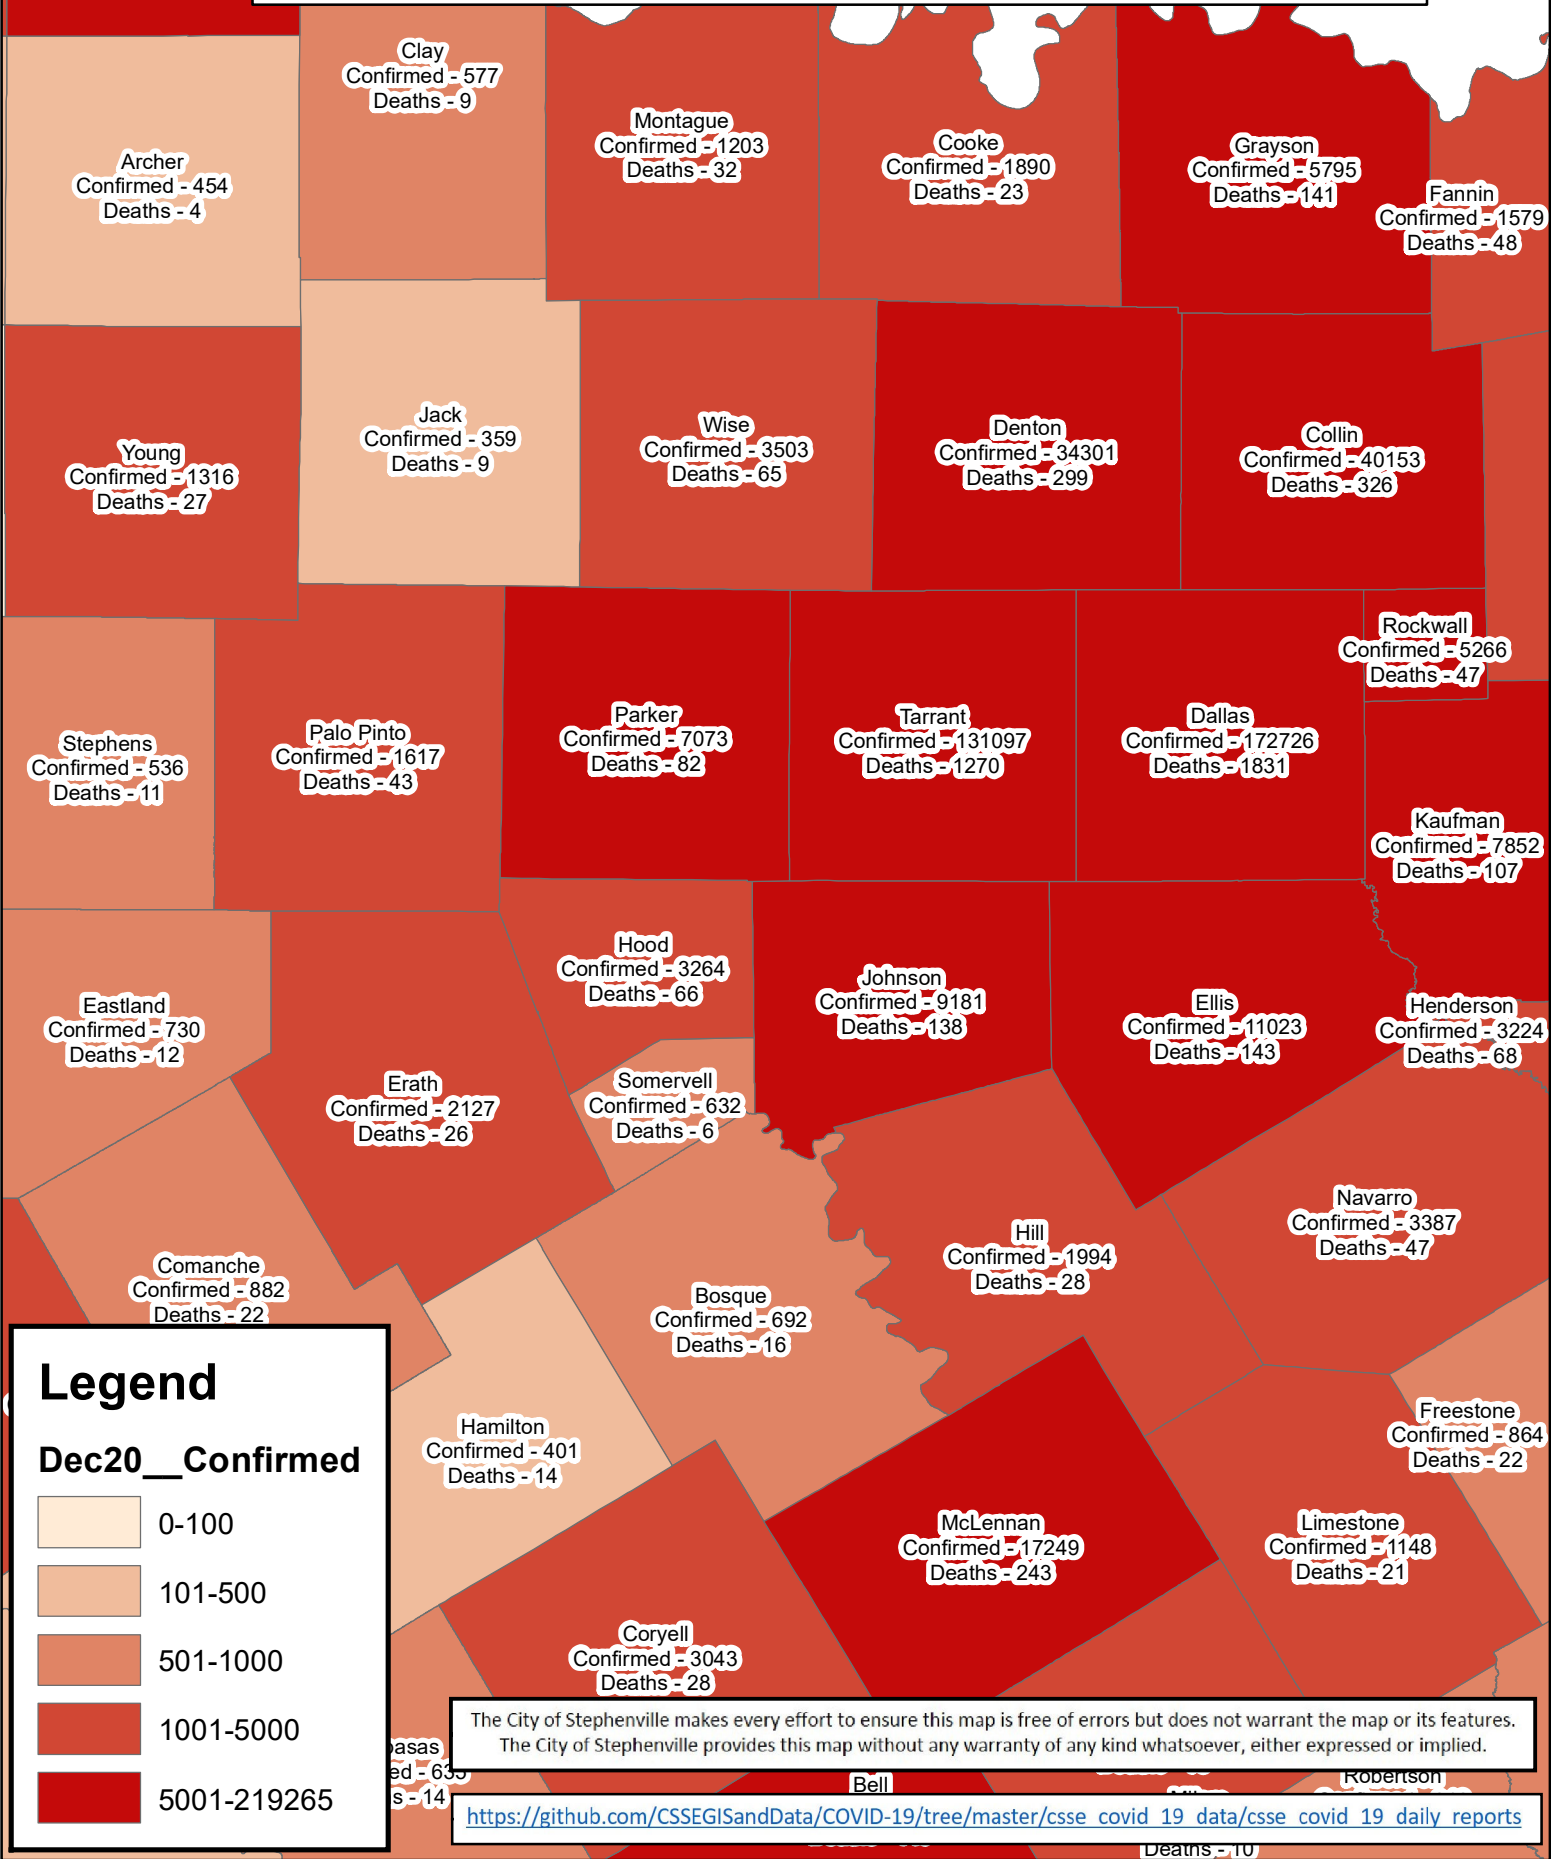

Erath County Area Covid-19 Confirmed Cases December 20, 2020

Legend

Dec20__Confirmed

- 0-100
- 101-500
- 501-1000
- 1001-5000
- 5001-219265

The City of Stephenville makes every effort to ensure this map is free of errors but does not warrant the map or its features. The City of Stephenville provides this map without any warranty of any kind whatsoever, either expressed or implied.

https://github.com/CSSEGISandData/COVID-19/tree/master/csse_covid_19_data/csse_covid_19_daily_reports