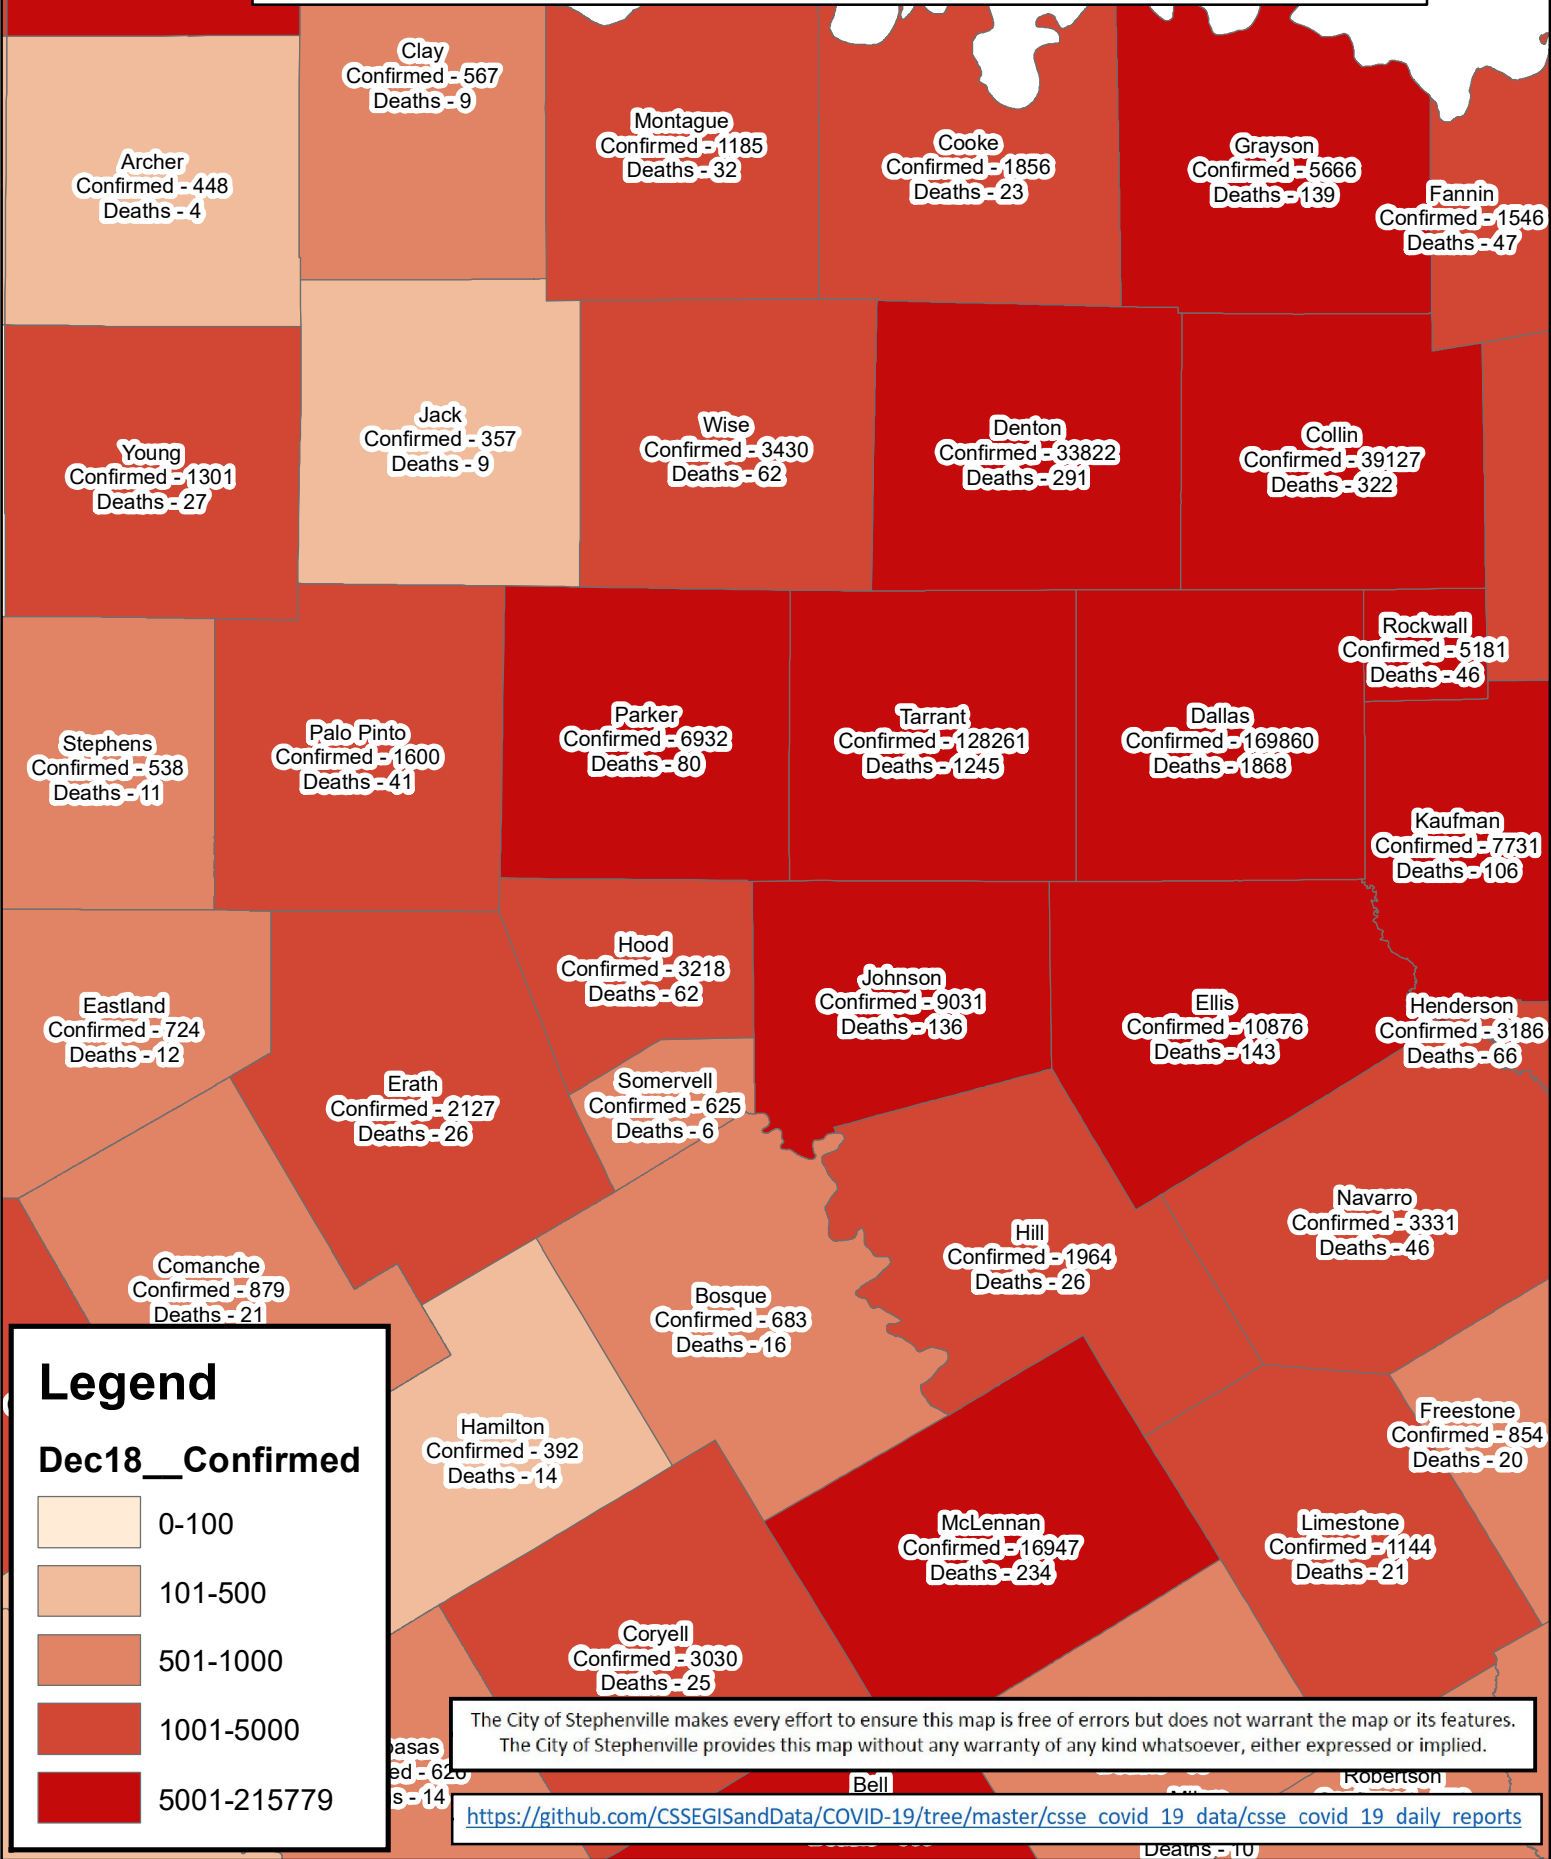

Erath County Area Covid-19 Confirmed Cases December 18, 2020

Legend

Dec18__Confirmed

- 0-100
- 101-500
- 501-1000
- 1001-5000
- 5001-215779

The City of Stephenville makes every effort to ensure this map is free of errors but does not warrant the map or its features. The City of Stephenville provides this map without any warranty of any kind whatsoever, either expressed or implied.

https://github.com/CSSEGISandData/COVID-19/tree/master/csse_covid_19_data/csse_covid_19_daily_reports