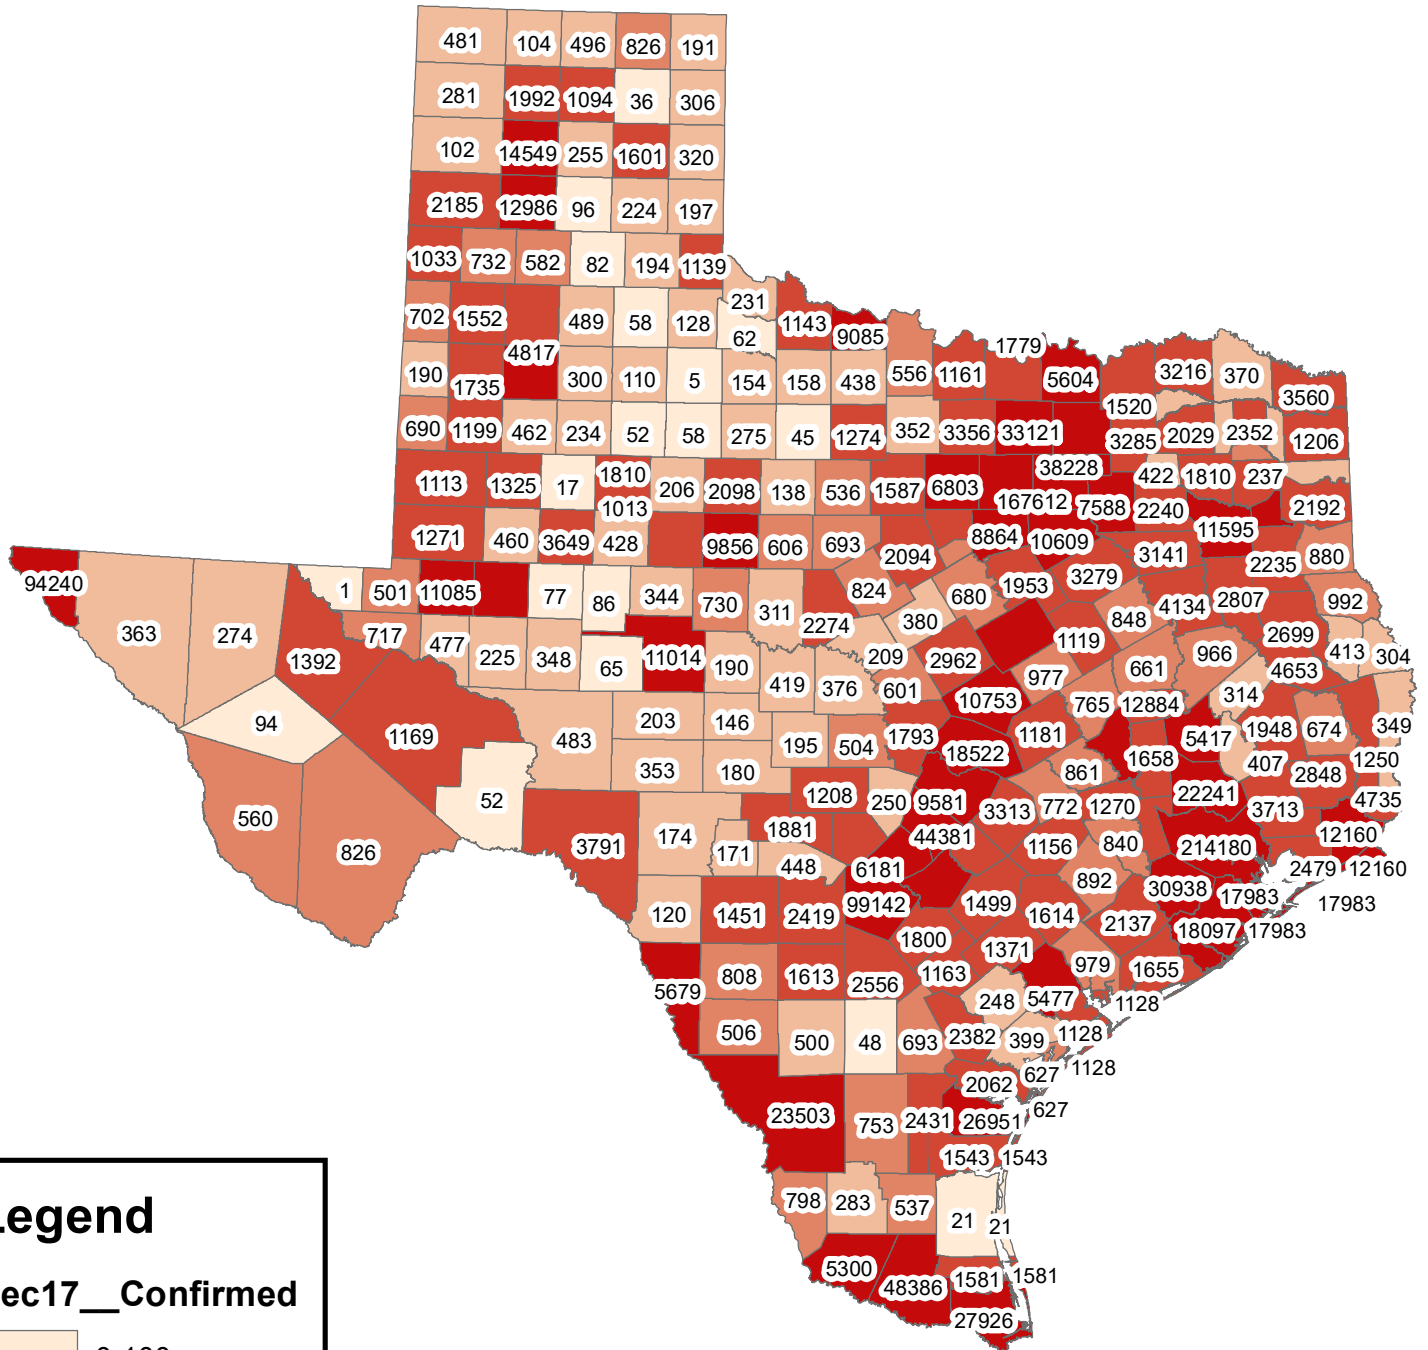

Texas Covid-19 Confirmed Cases December 17, 2020

Legend

Dec17__Confirmed

The City of Stephenville makes every effort to ensure this map is free of errors but does not warrant the map or its features. The City of Stephenville provides this map without any warranty of any kind whatsoever, either expressed or implied.

[https://github.com/CSSEGISandData/COVID-19/tree/master/csse covid 19 data/csse covid 19 daily reports](https://github.com/CSSEGISandData/COVID-19/tree/master/csse%20covid%2019%20data/csse%20covid%2019%20daily%20reports)