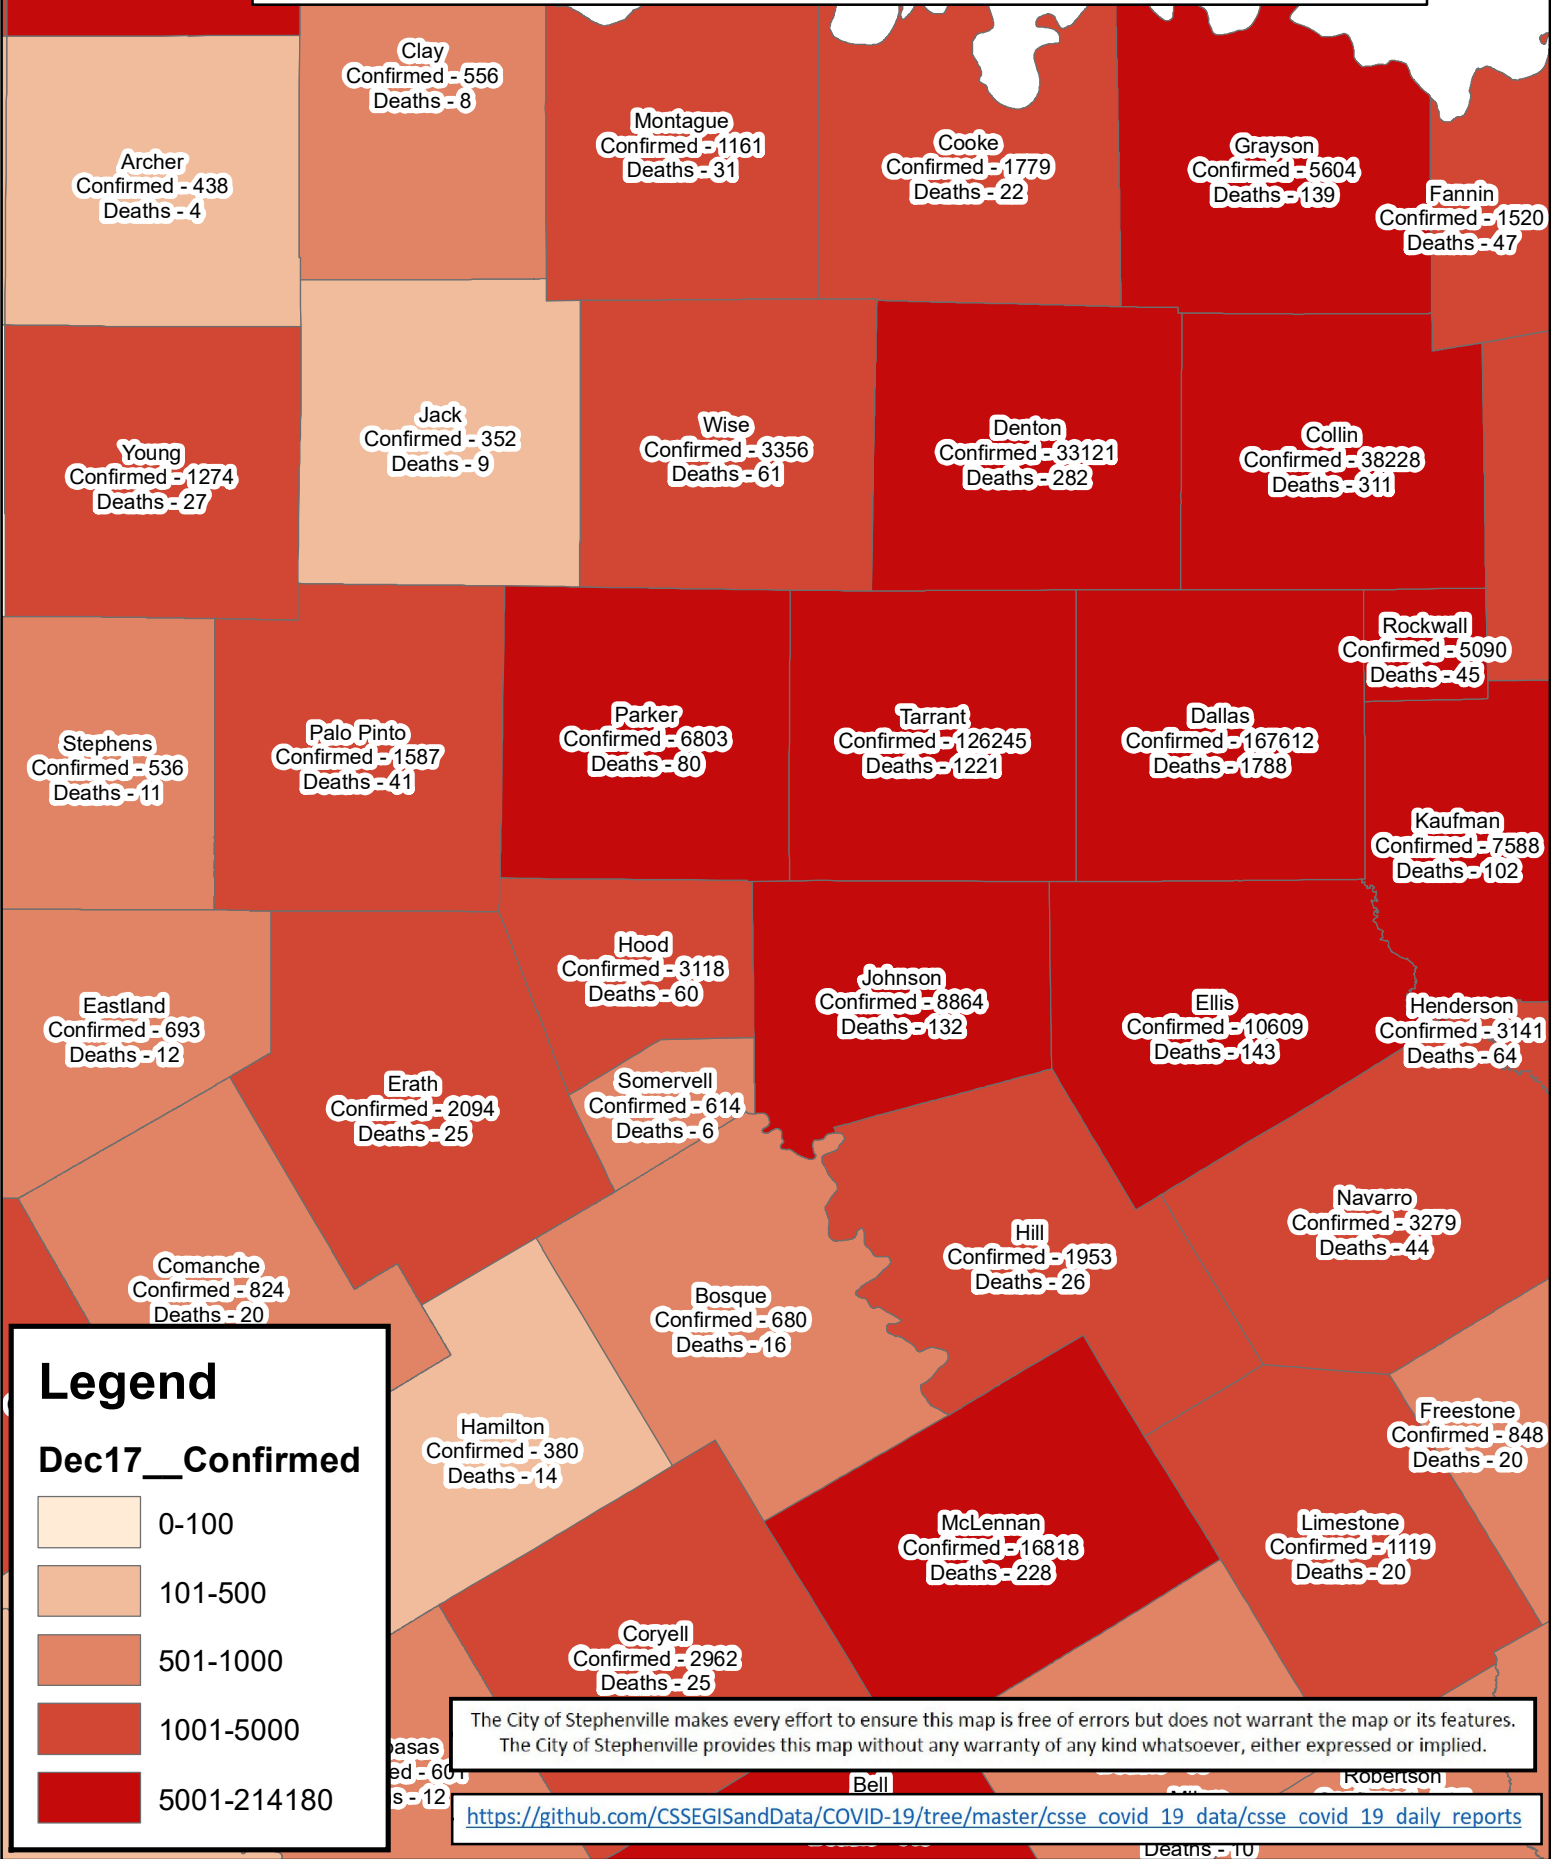

# Erath County Area Covid-19 Confirmed Cases December 17, 2020

## Legend

### Dec17\_\_Confirmed

- 0-100
- 101-500
- 501-1000
- 1001-5000
- 5001-214180

The City of Stephenville makes every effort to ensure this map is free of errors but does not warrant the map or its features. The City of Stephenville provides this map without any warranty of any kind whatsoever, either expressed or implied.

[https://github.com/CSSEGISandData/COVID-19/tree/master/csse\\_covid\\_19\\_data/csse\\_covid\\_19\\_daily\\_reports](https://github.com/CSSEGISandData/COVID-19/tree/master/csse_covid_19_data/csse_covid_19_daily_reports)