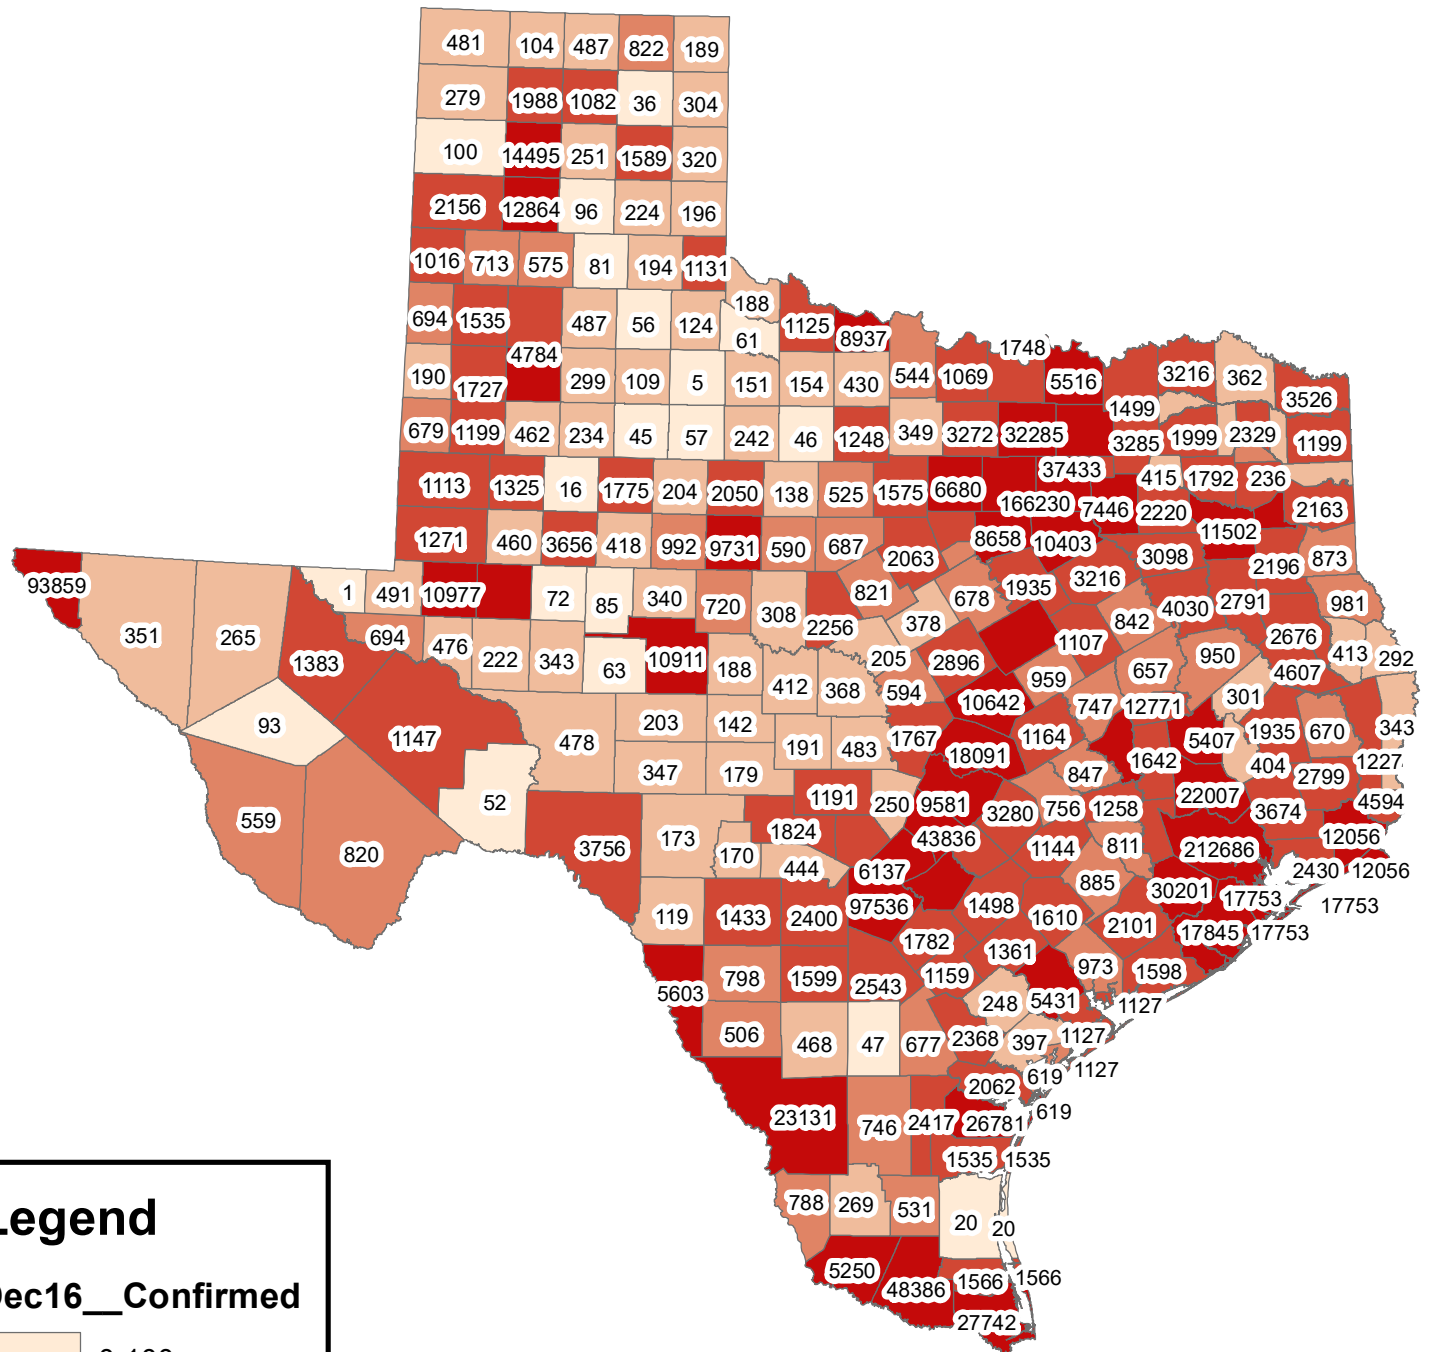

Texas Covid-19 Confirmed Cases December 16, 2020

Legend

Dec16__Confirmed

- 0-100
- 101-500
- 501-1000
- 1001-5000
- 5001-212686

The City of Stephenville makes every effort to ensure this map is free of errors but does not warrant the map or its features. The City of Stephenville provides this map without any warranty of any kind whatsoever, either expressed or implied.

https://github.com/CSSEGISandData/COVID-19/tree/master/csse_covid_19_data/csse_covid_19_daily_reports