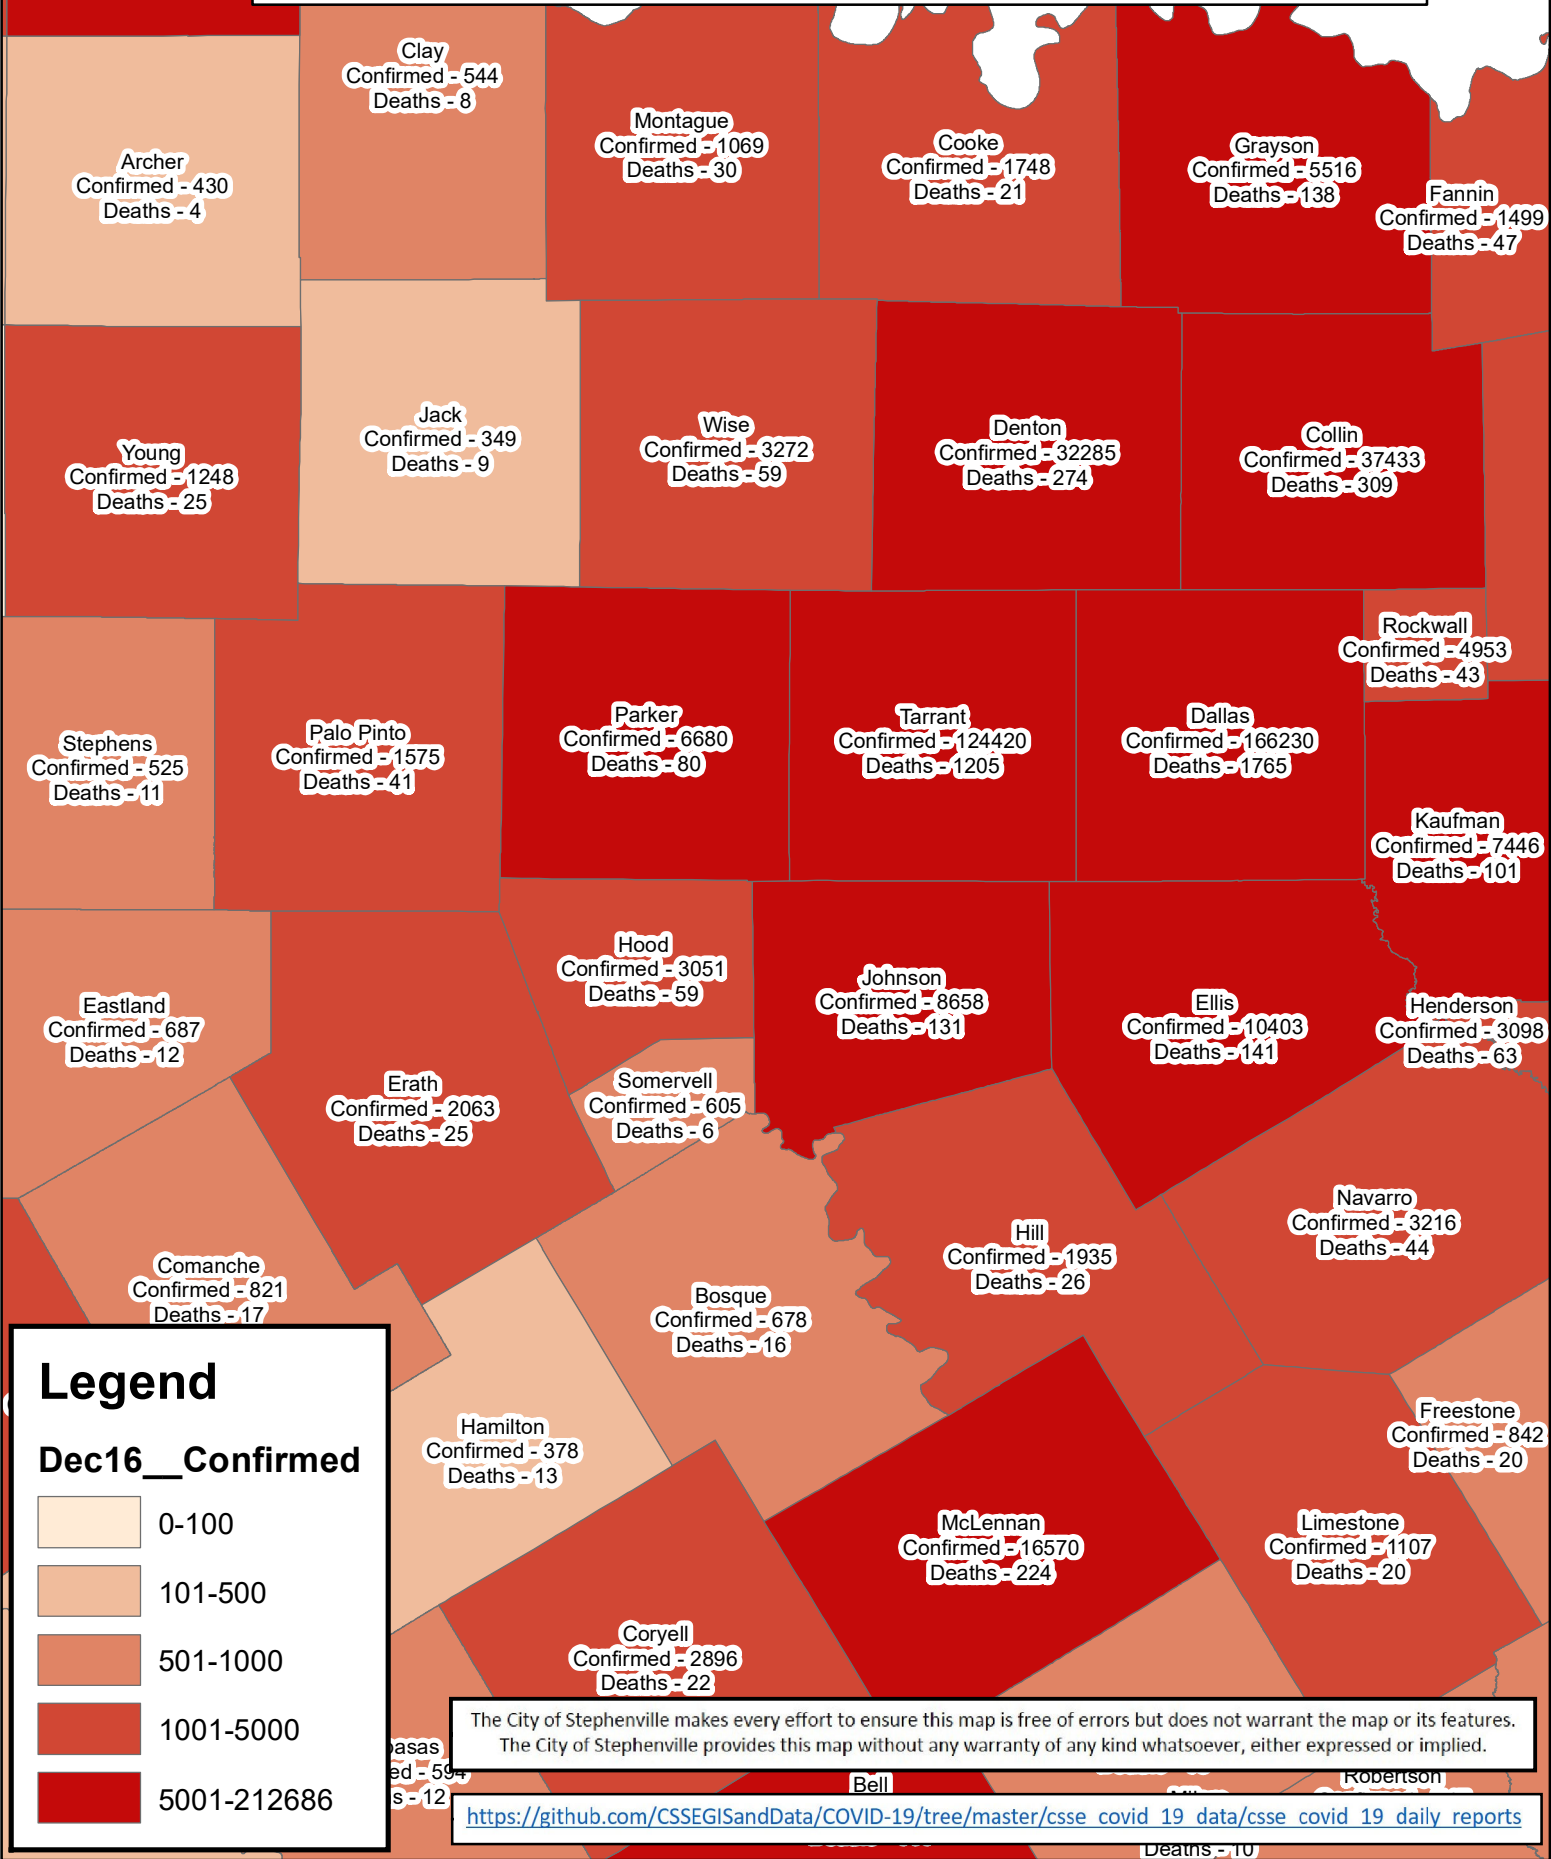

Erath County Area Covid-19 Confirmed Cases December 16, 2020

Legend

Dec16__Confirmed

- 0-100
- 101-500
- 501-1000
- 1001-5000
- 5001-212686

The City of Stephenville makes every effort to ensure this map is free of errors but does not warrant the map or its features. The City of Stephenville provides this map without any warranty of any kind whatsoever, either expressed or implied.

https://github.com/CSSEGISandData/COVID-19/tree/master/csse_covid_19_data/csse_covid_19_daily_reports