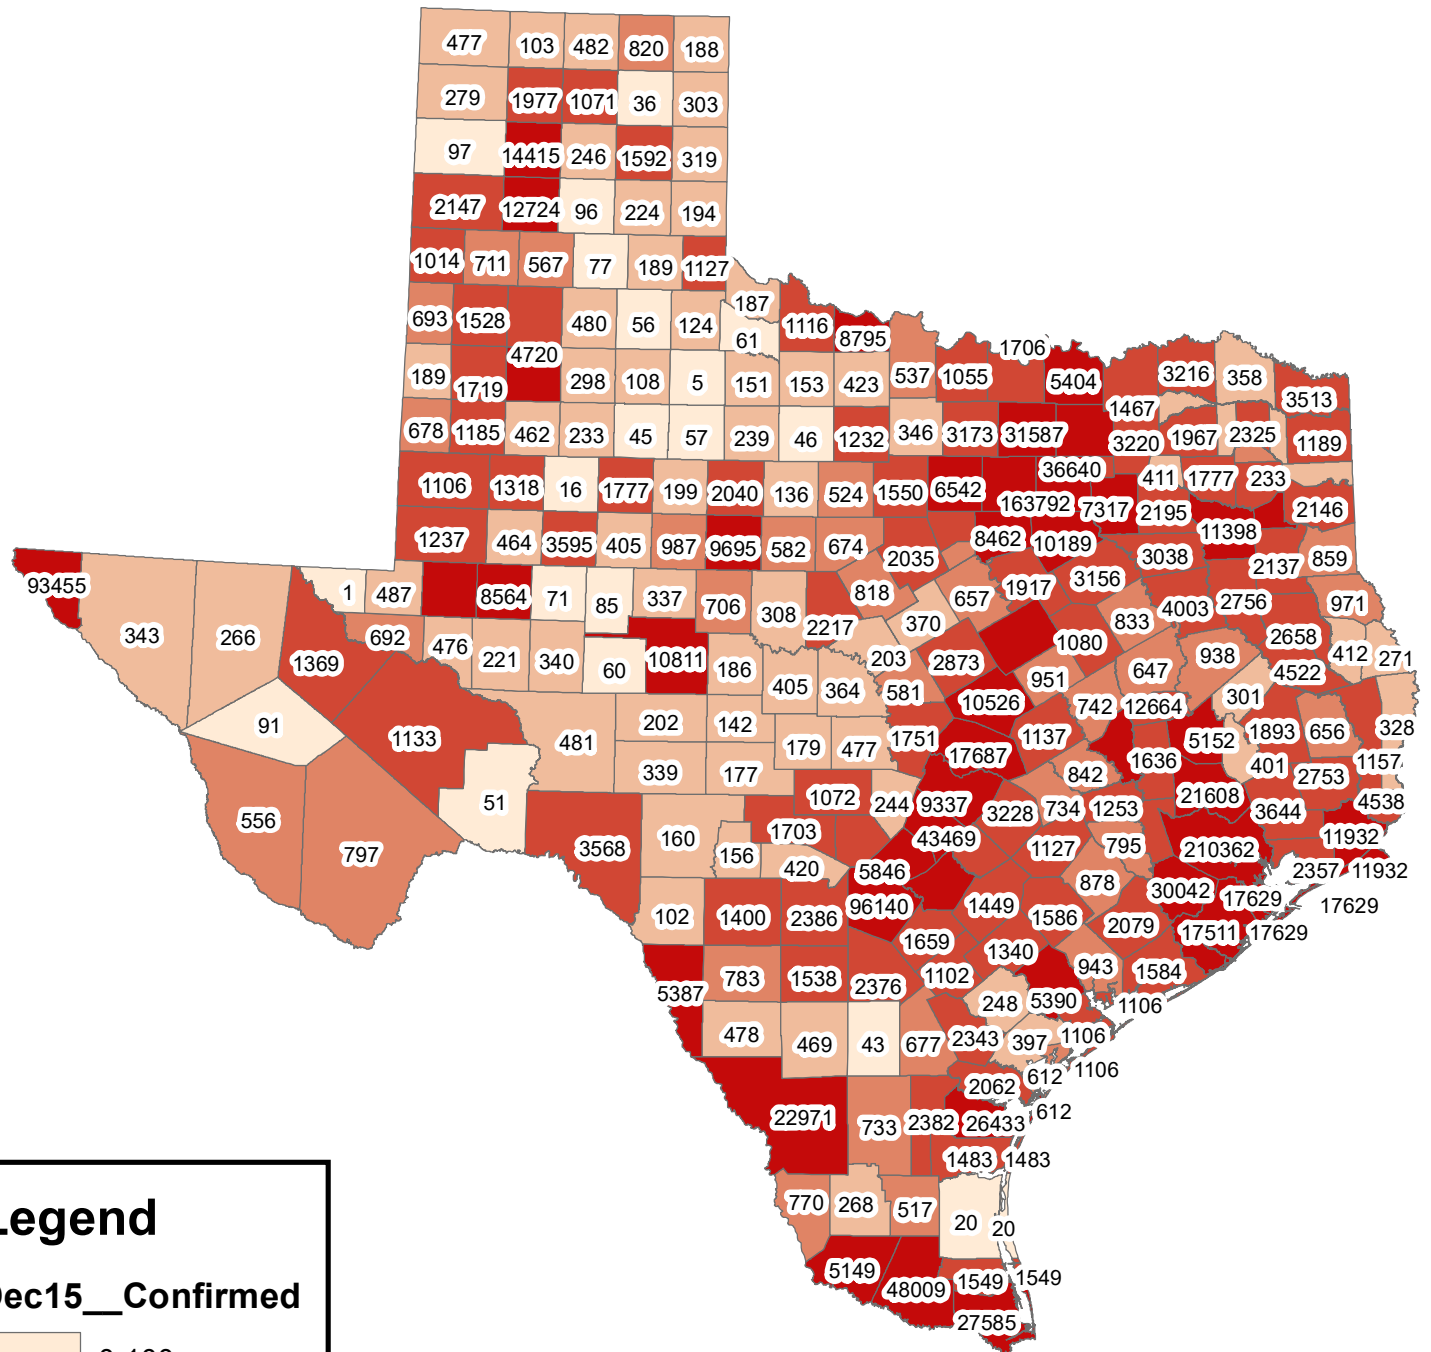

Texas Covid-19 Confirmed Cases December 15, 2020

Legend

Dec15__Confirmed

The City of Stephenville makes every effort to ensure this map is free of errors but does not warrant the map or its features. The City of Stephenville provides this map without any warranty of any kind whatsoever, either expressed or implied.

https://github.com/CSSEGISandData/COVID-19/tree/master/csse_covid_19_data/csse_covid_19_daily_reports