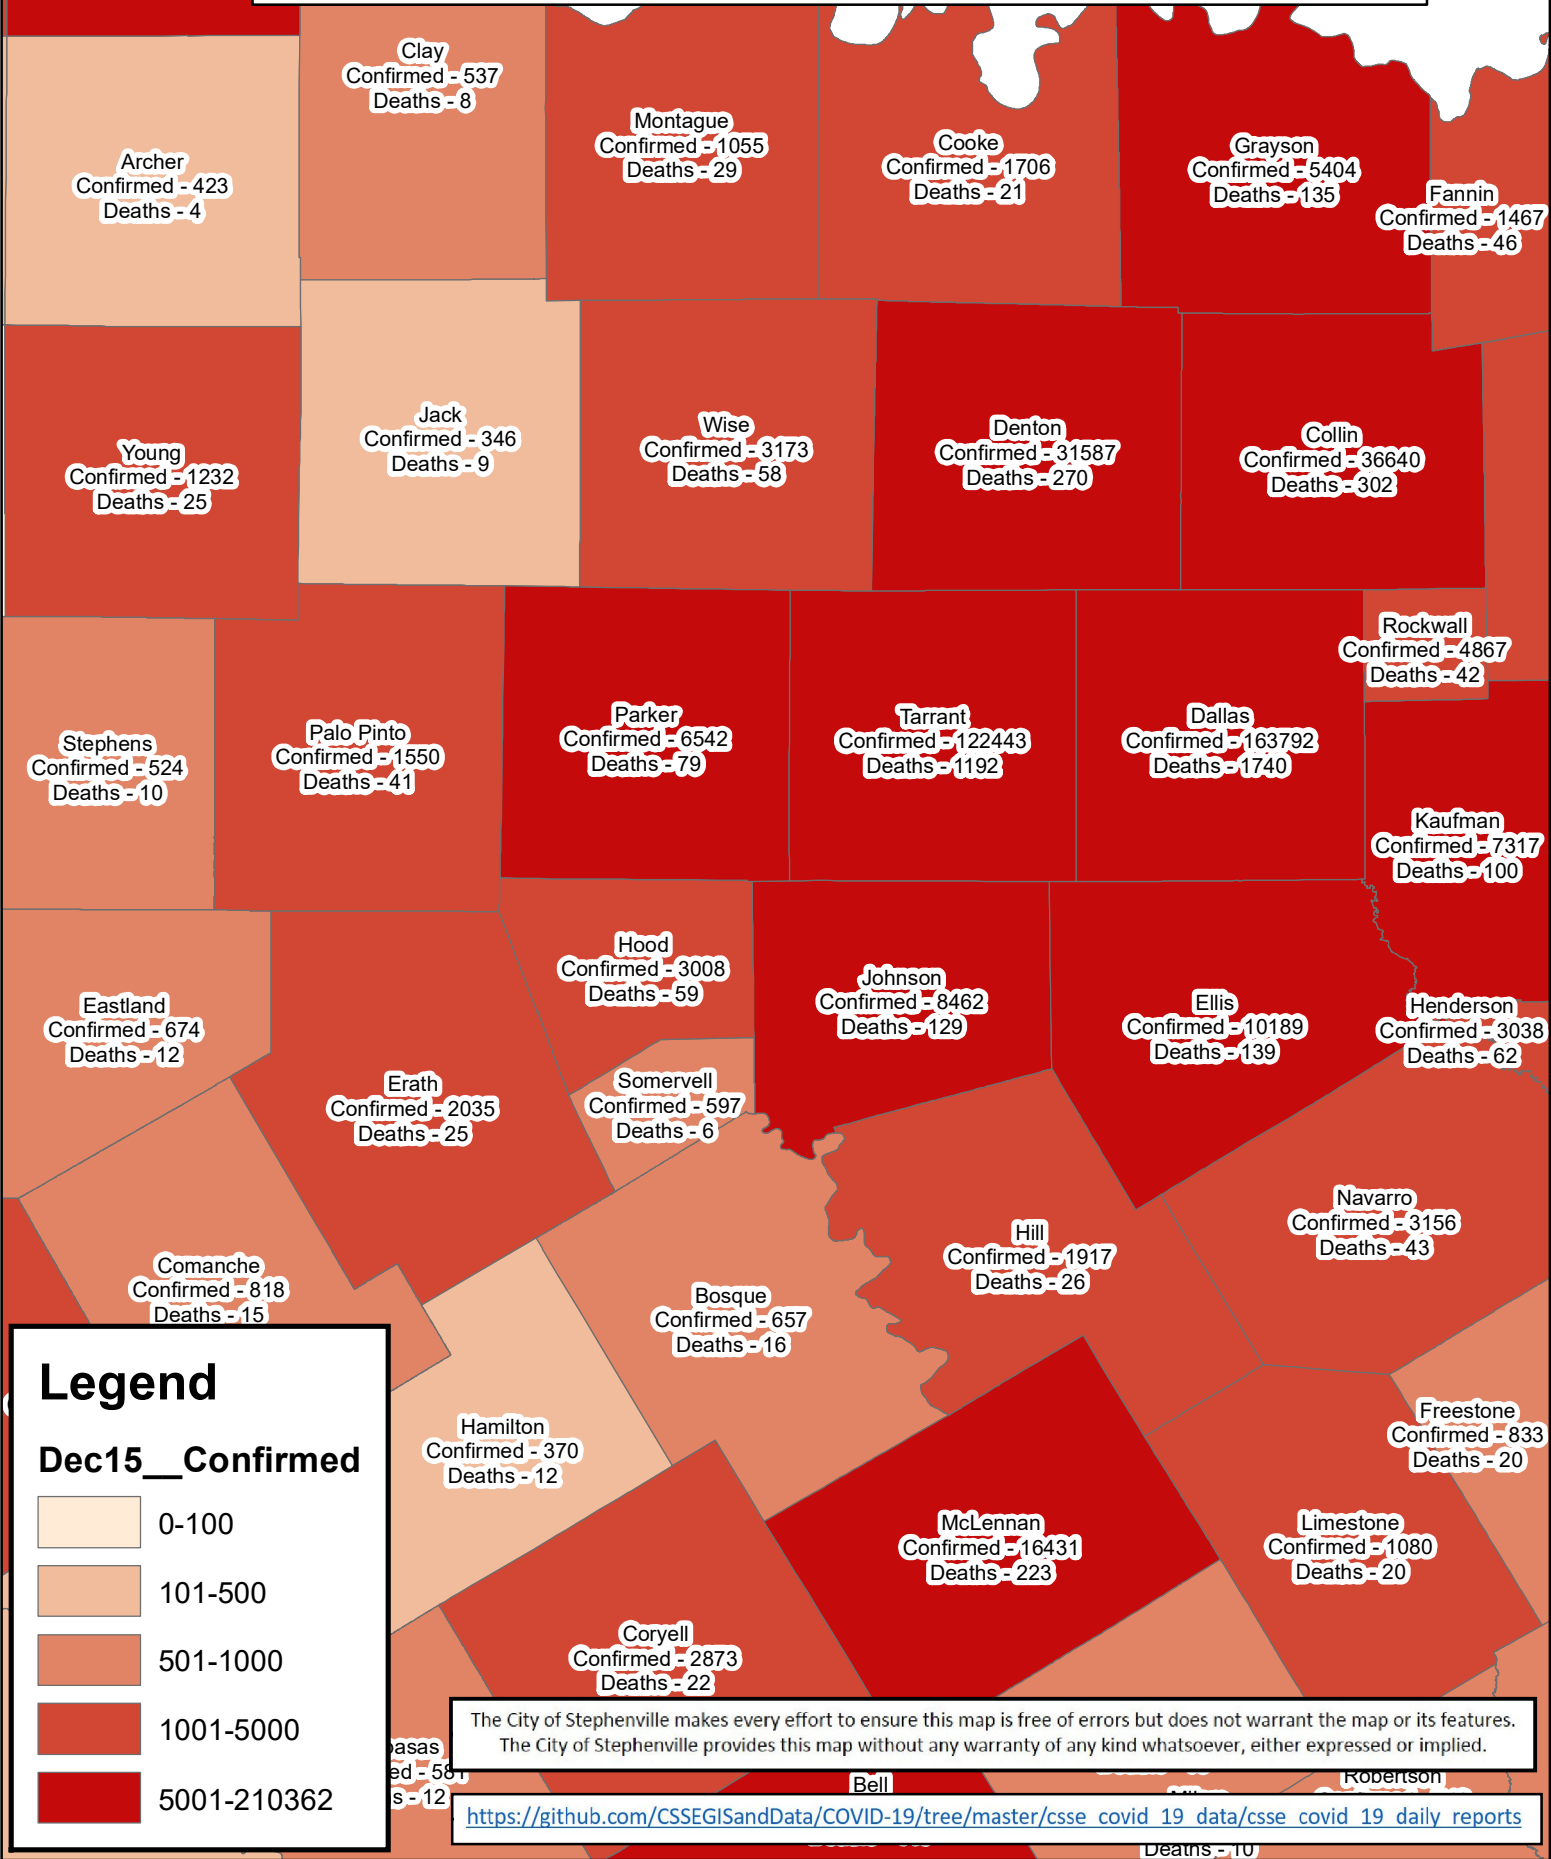

Erath County Area Covid-19 Confirmed Cases December 15, 2020

Legend

Dec15__Confirmed

- 0-100
- 101-500
- 501-1000
- 1001-5000
- 5001-210362

The City of Stephenville makes every effort to ensure this map is free of errors but does not warrant the map or its features. The City of Stephenville provides this map without any warranty of any kind whatsoever, either expressed or implied.

https://github.com/CSSEGISandData/COVID-19/tree/master/csse_covid_19_data/csse_covid_19_daily_reports