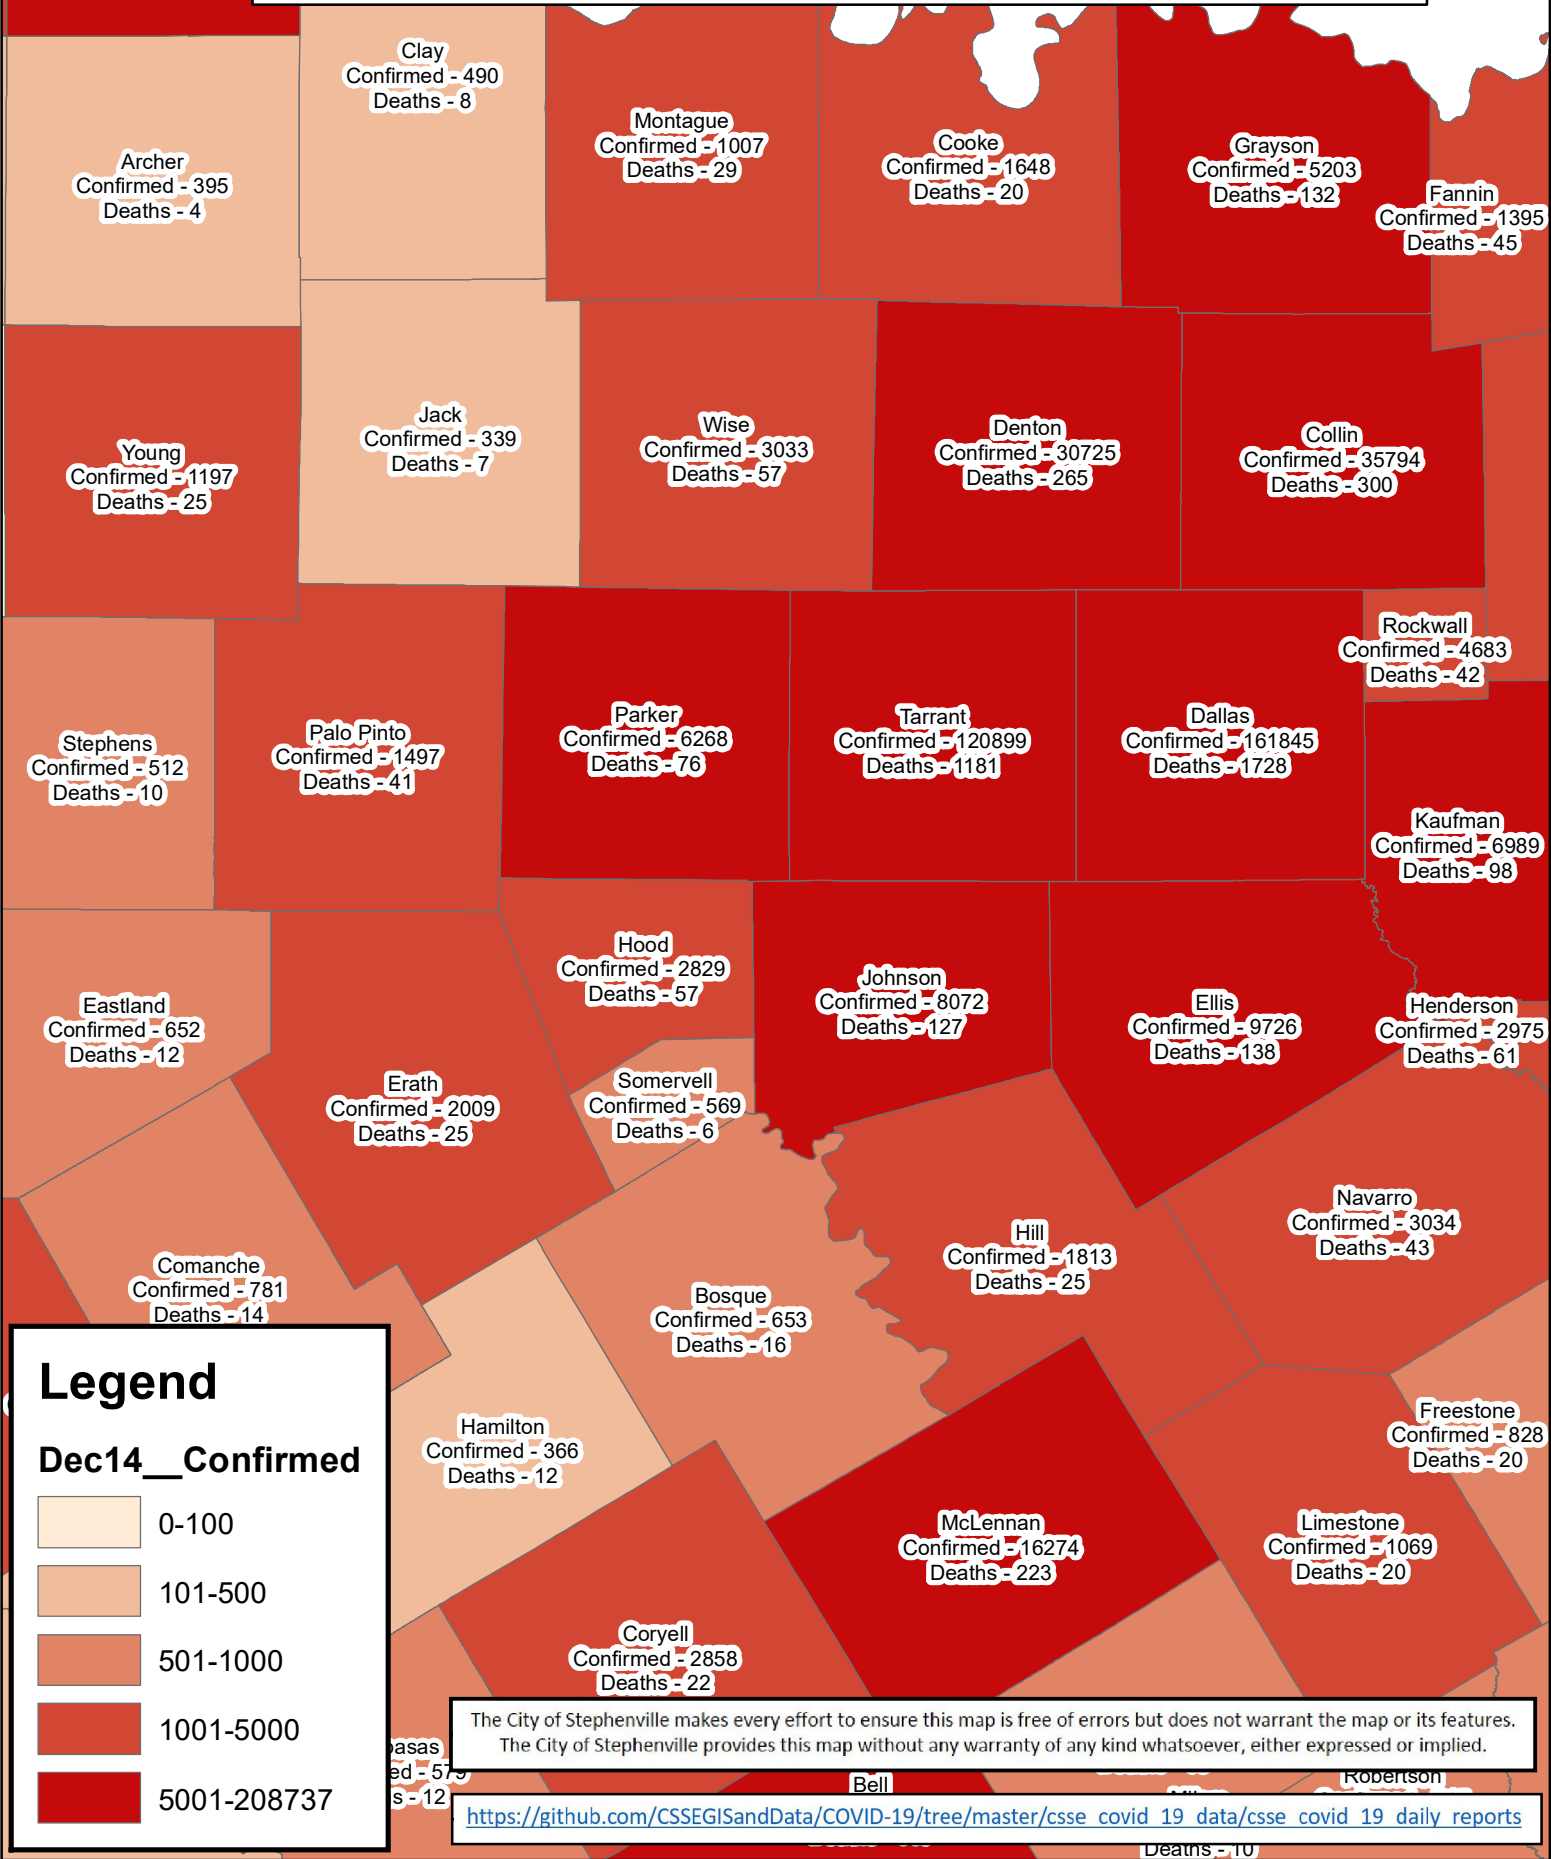

Erath County Area Covid-19 Confirmed Cases December 14, 2020

Legend

Dec14__Confirmed

The City of Stephenville makes every effort to ensure this map is free of errors but does not warrant the map or its features. The City of Stephenville provides this map without any warranty of any kind whatsoever, either expressed or implied.

https://github.com/CSSEGISandData/COVID-19/tree/master/csse_covid_19_data/csse_covid_19_daily_reports