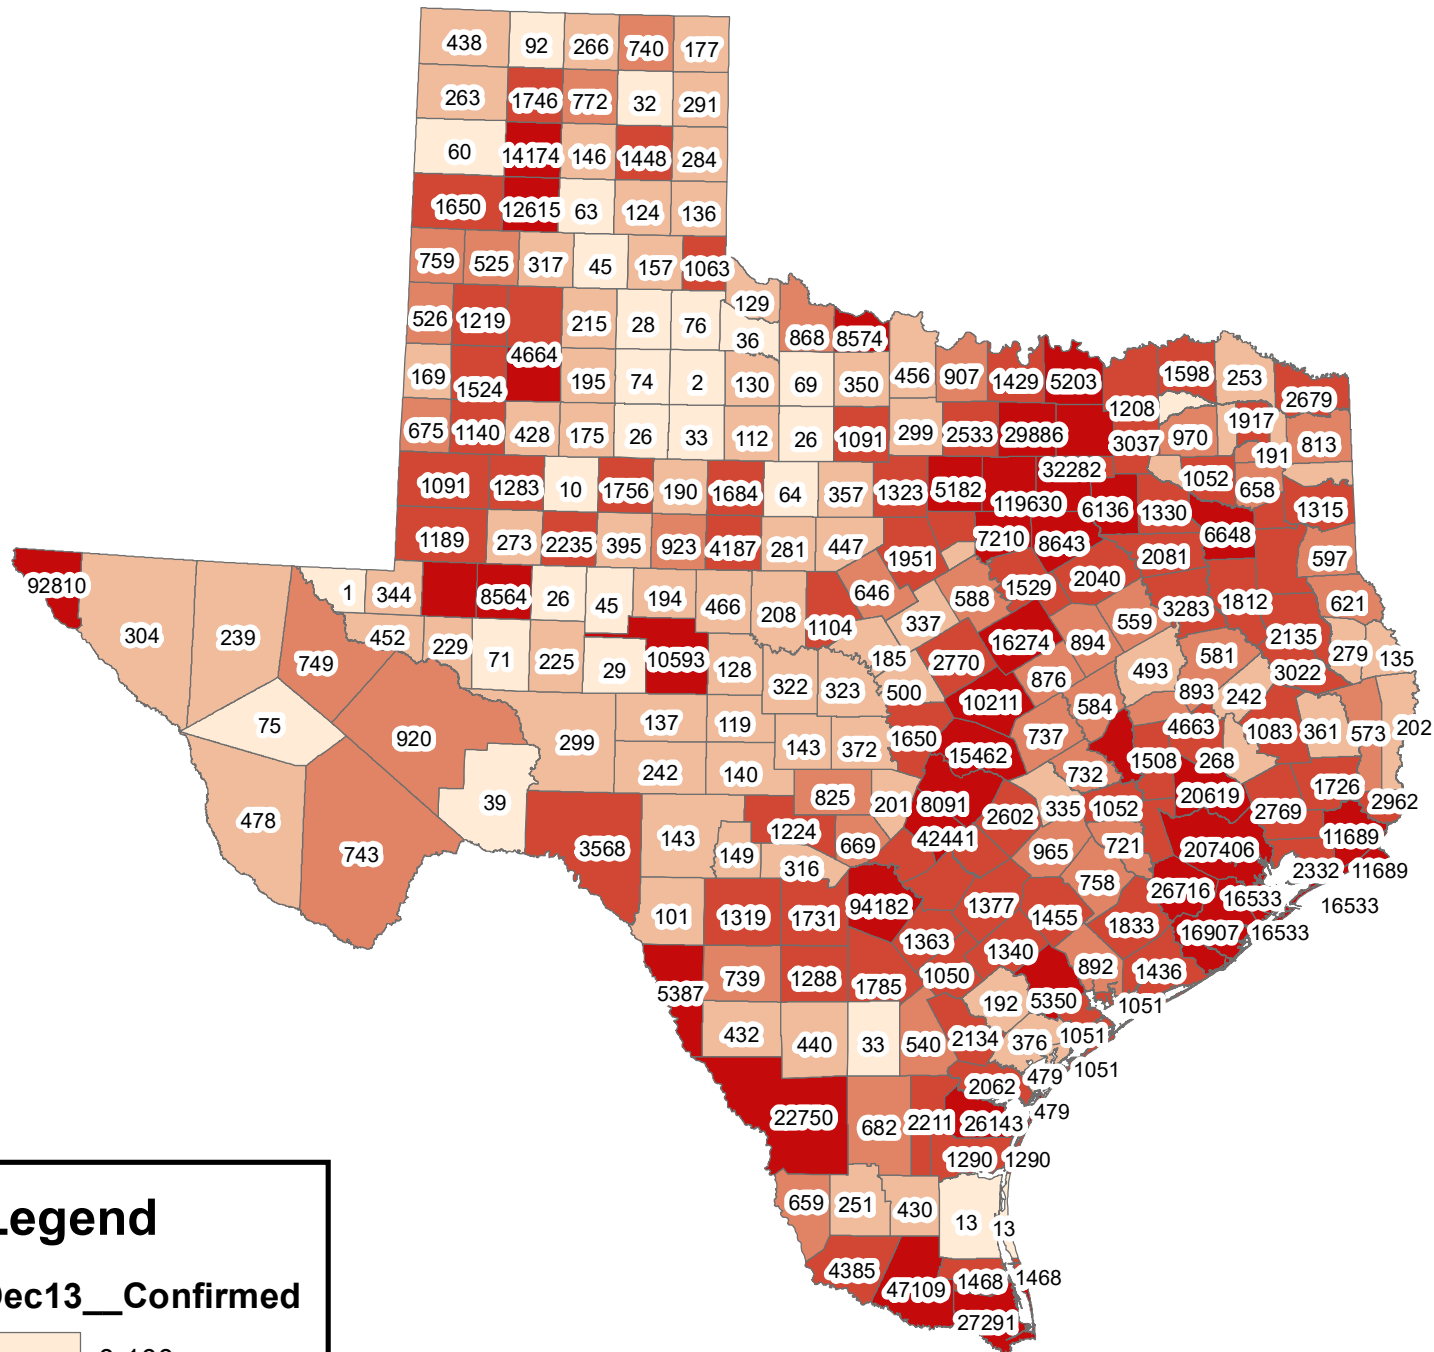

Texas Covid-19 Confirmed Cases December 13, 2020

Legend

Dec13__Confirmed

- 0-100
- 101-500
- 501-1000
- 1001-5000
- 5001-207406

The City of Stephenville makes every effort to ensure this map is free of errors but does not warrant the map or its features. The City of Stephenville provides this map without any warranty of any kind whatsoever, either expressed or implied.

[https://github.com/CSSEGISandData/COVID-19/tree/master/csse covid 19 data/csse covid 19 daily reports](https://github.com/CSSEGISandData/COVID-19/tree/master/csse%20covid%2019%20data/csse%20covid%2019%20daily%20reports)