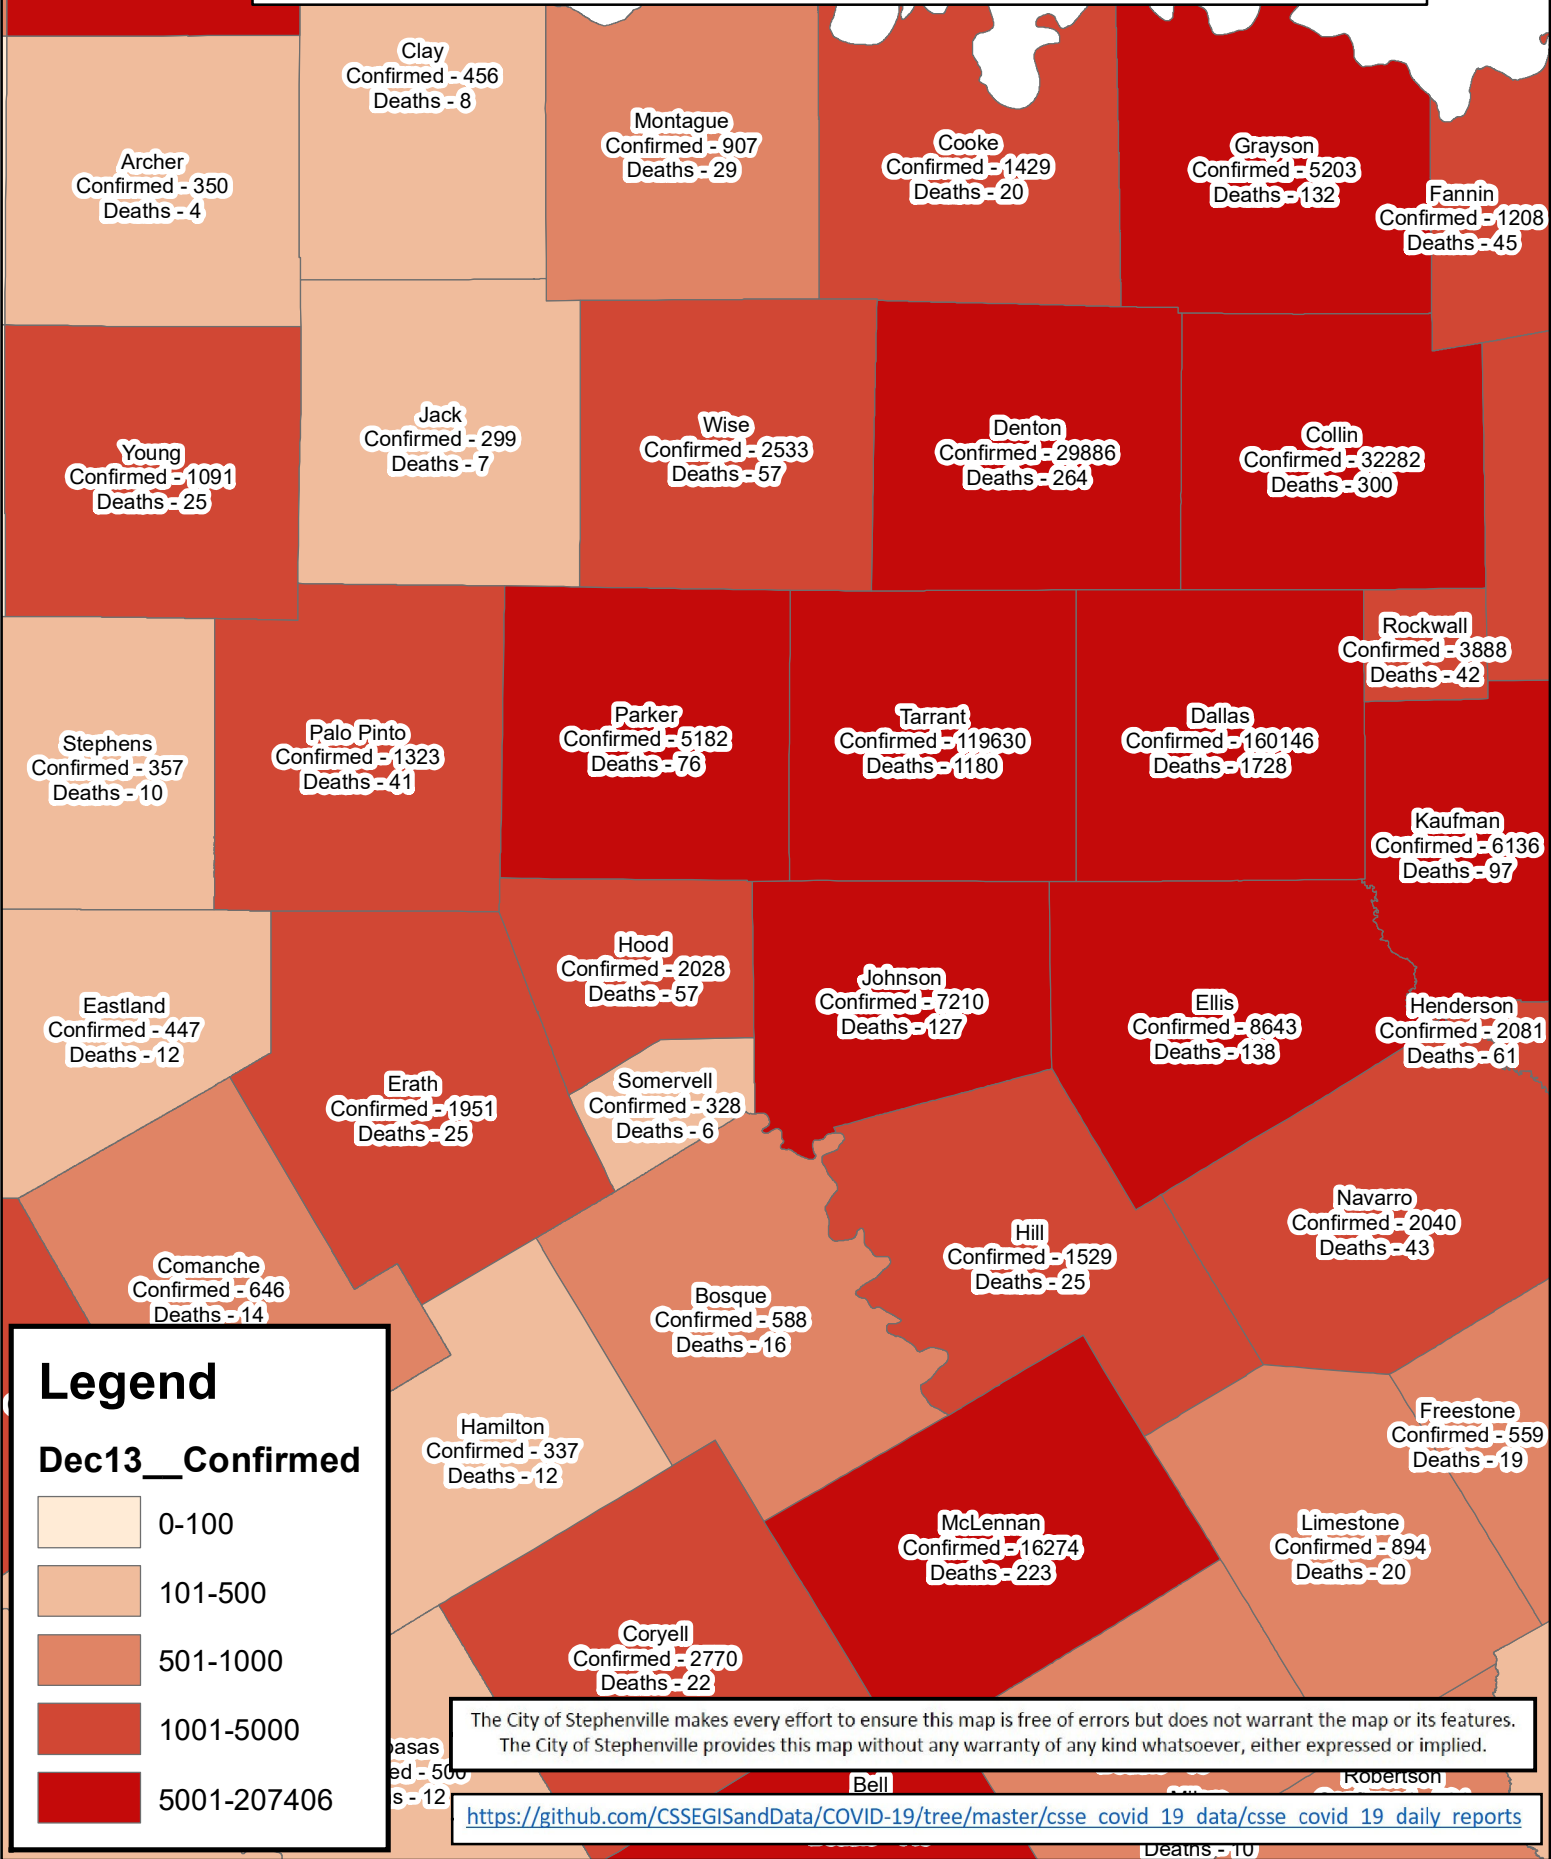

Erath County Area Covid-19 Confirmed Cases December 13, 2020

Legend

Dec13__Confirmed

- 0-100
- 101-500
- 501-1000
- 1001-5000
- 5001-207406

The City of Stephenville makes every effort to ensure this map is free of errors but does not warrant the map or its features. The City of Stephenville provides this map without any warranty of any kind whatsoever, either expressed or implied.

https://github.com/CSSEGISandData/COVID-19/tree/master/csse_covid_19_data/csse_covid_19_daily_reports