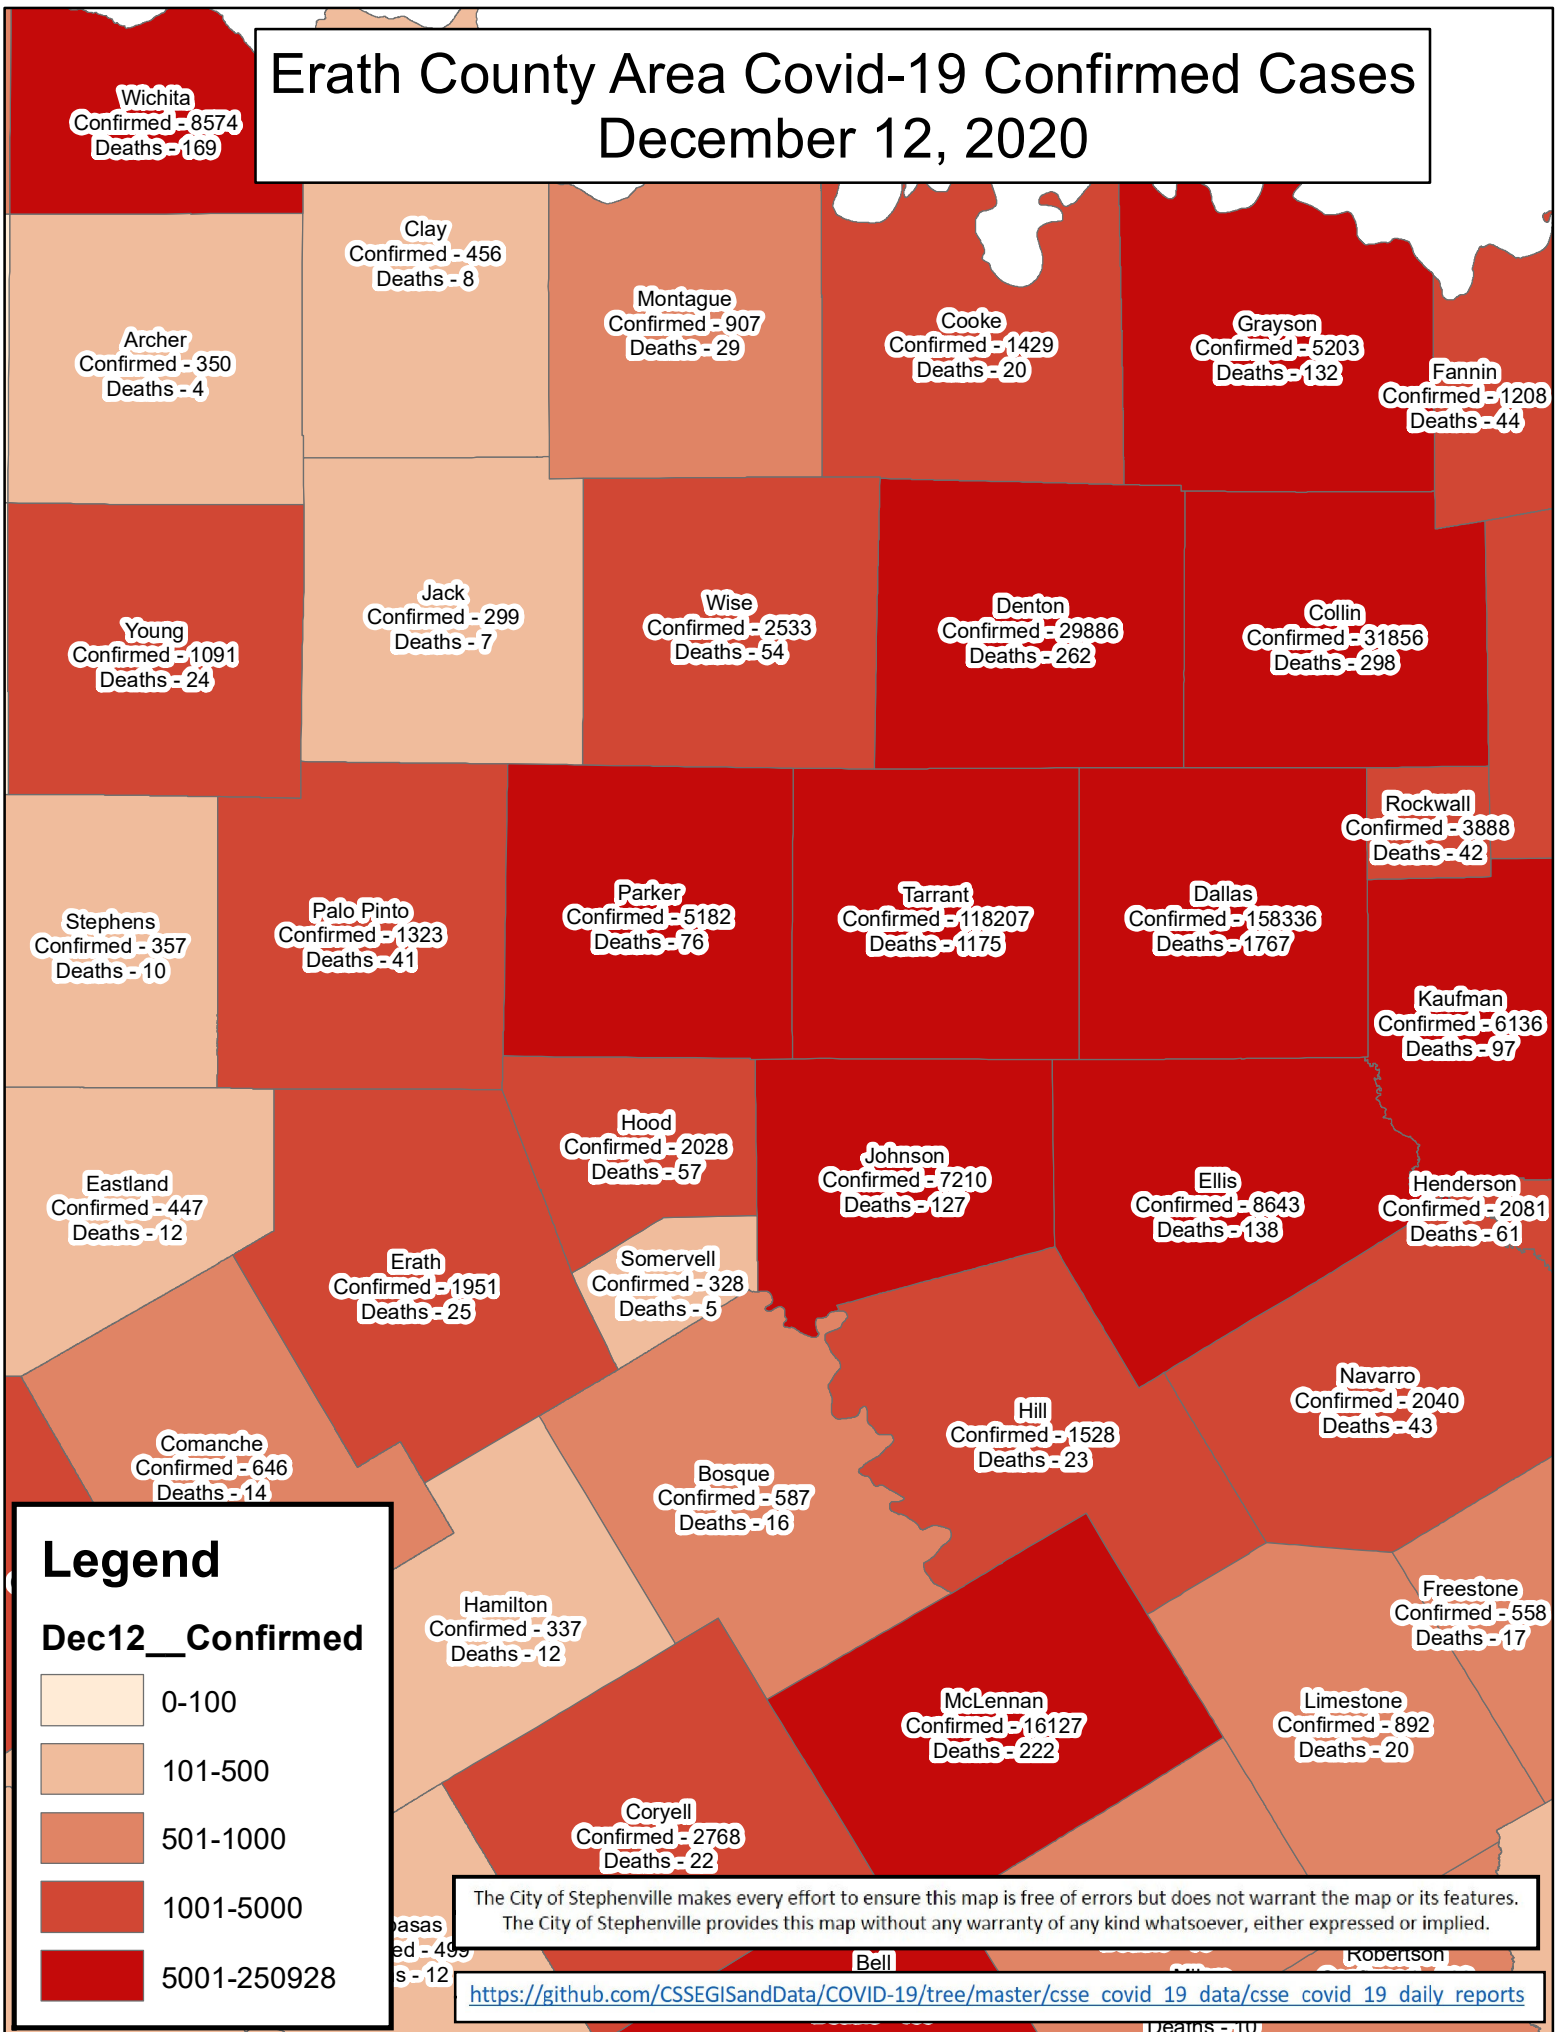

# Erath County Area Covid-19 Confirmed Cases December 12, 2020

## Legend

### Dec12\_\_Confirmed

The City of Stephenville makes every effort to ensure this map is free of errors but does not warrant the map or its features. The City of Stephenville provides this map without any warranty of any kind whatsoever, either expressed or implied.

[https://github.com/CSSEGISandData/COVID-19/tree/master/csse\\_covid\\_19\\_data/csse\\_covid\\_19\\_daily\\_reports](https://github.com/CSSEGISandData/COVID-19/tree/master/csse_covid_19_data/csse_covid_19_daily_reports)