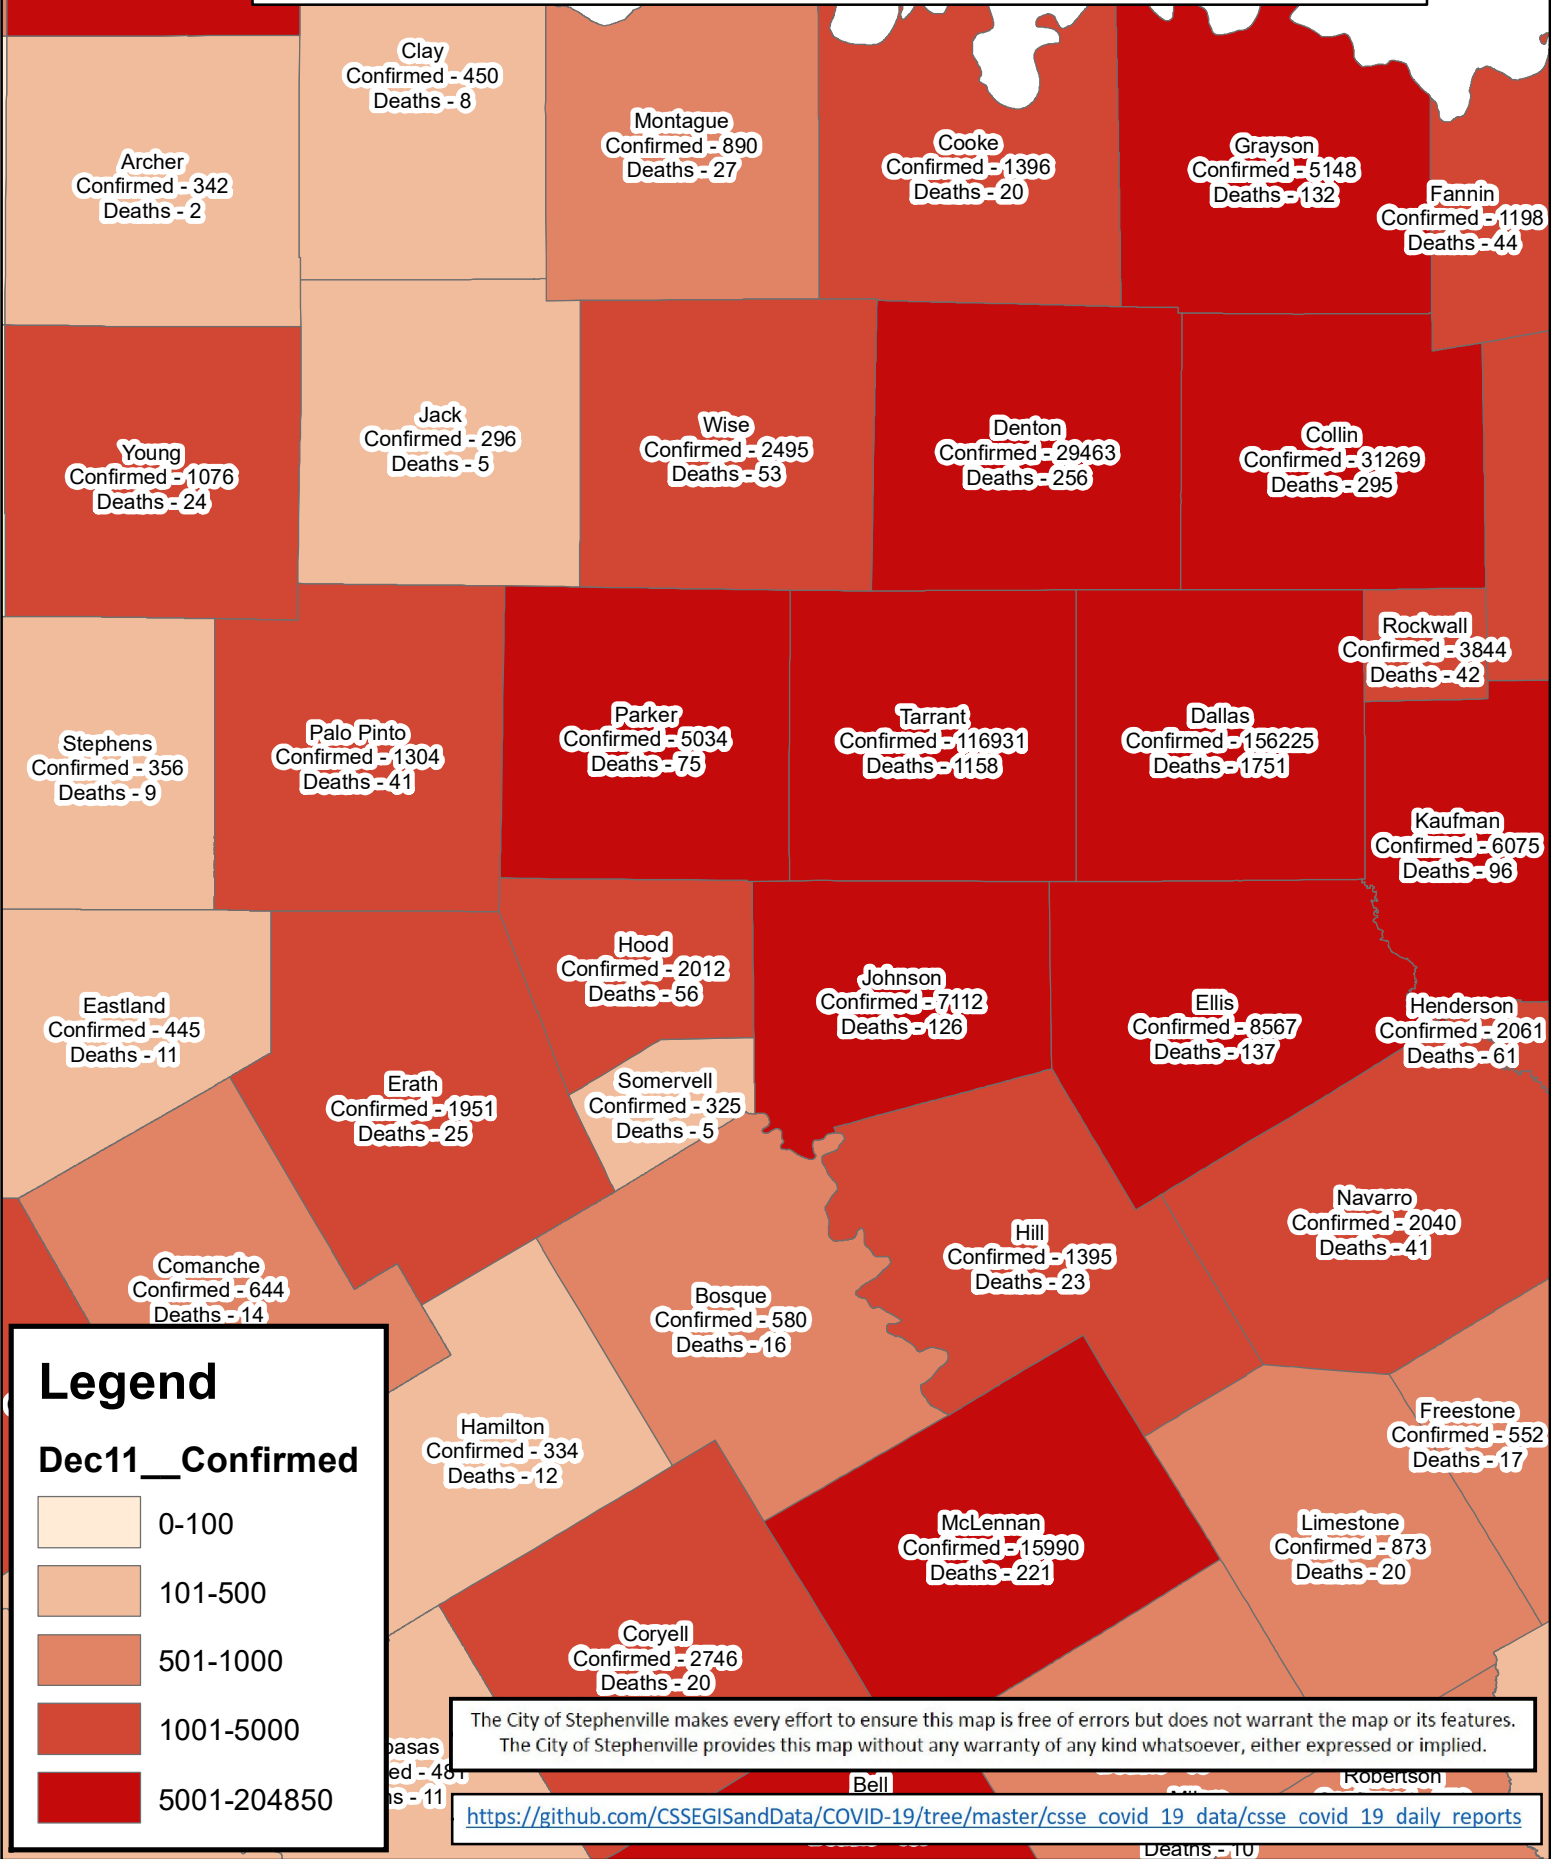

Erath County Area Covid-19 Confirmed Cases December 11, 2020

Legend

Dec11__Confirmed

The City of Stephenville makes every effort to ensure this map is free of errors but does not warrant the map or its features. The City of Stephenville provides this map without any warranty of any kind whatsoever, either expressed or implied.

https://github.com/CSSEGISandData/COVID-19/tree/master/csse_covid_19_data/csse_covid_19_daily_reports