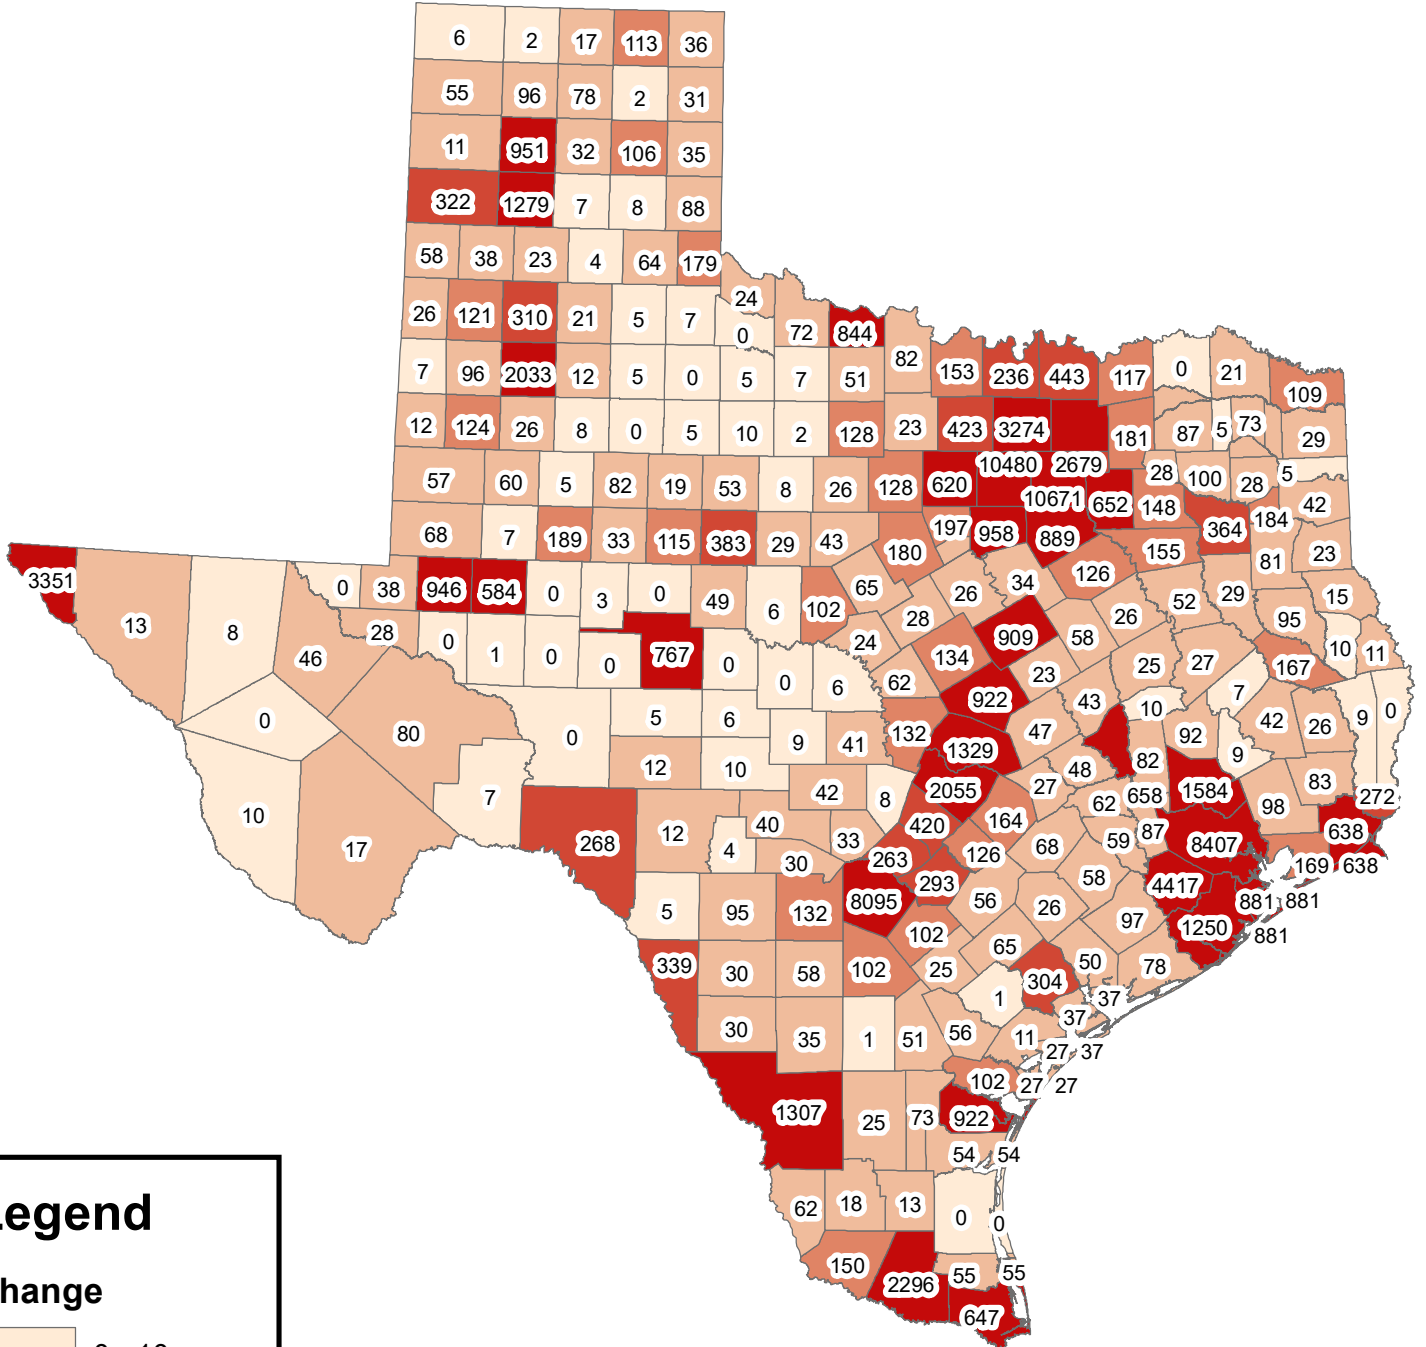

Texas Covid-19 Confirmed Cases Change December 2 - 9, 2020

Legend

Change

The City of Stephenville makes every effort to ensure this map is free of errors but does not warrant the map or its features. The City of Stephenville provides this map without any warranty of any kind whatsoever, either expressed or implied.

https://github.com/CSSEGISandData/COVID-19/tree/master/csse_covid_19_data/csse_covid_19_daily_reports