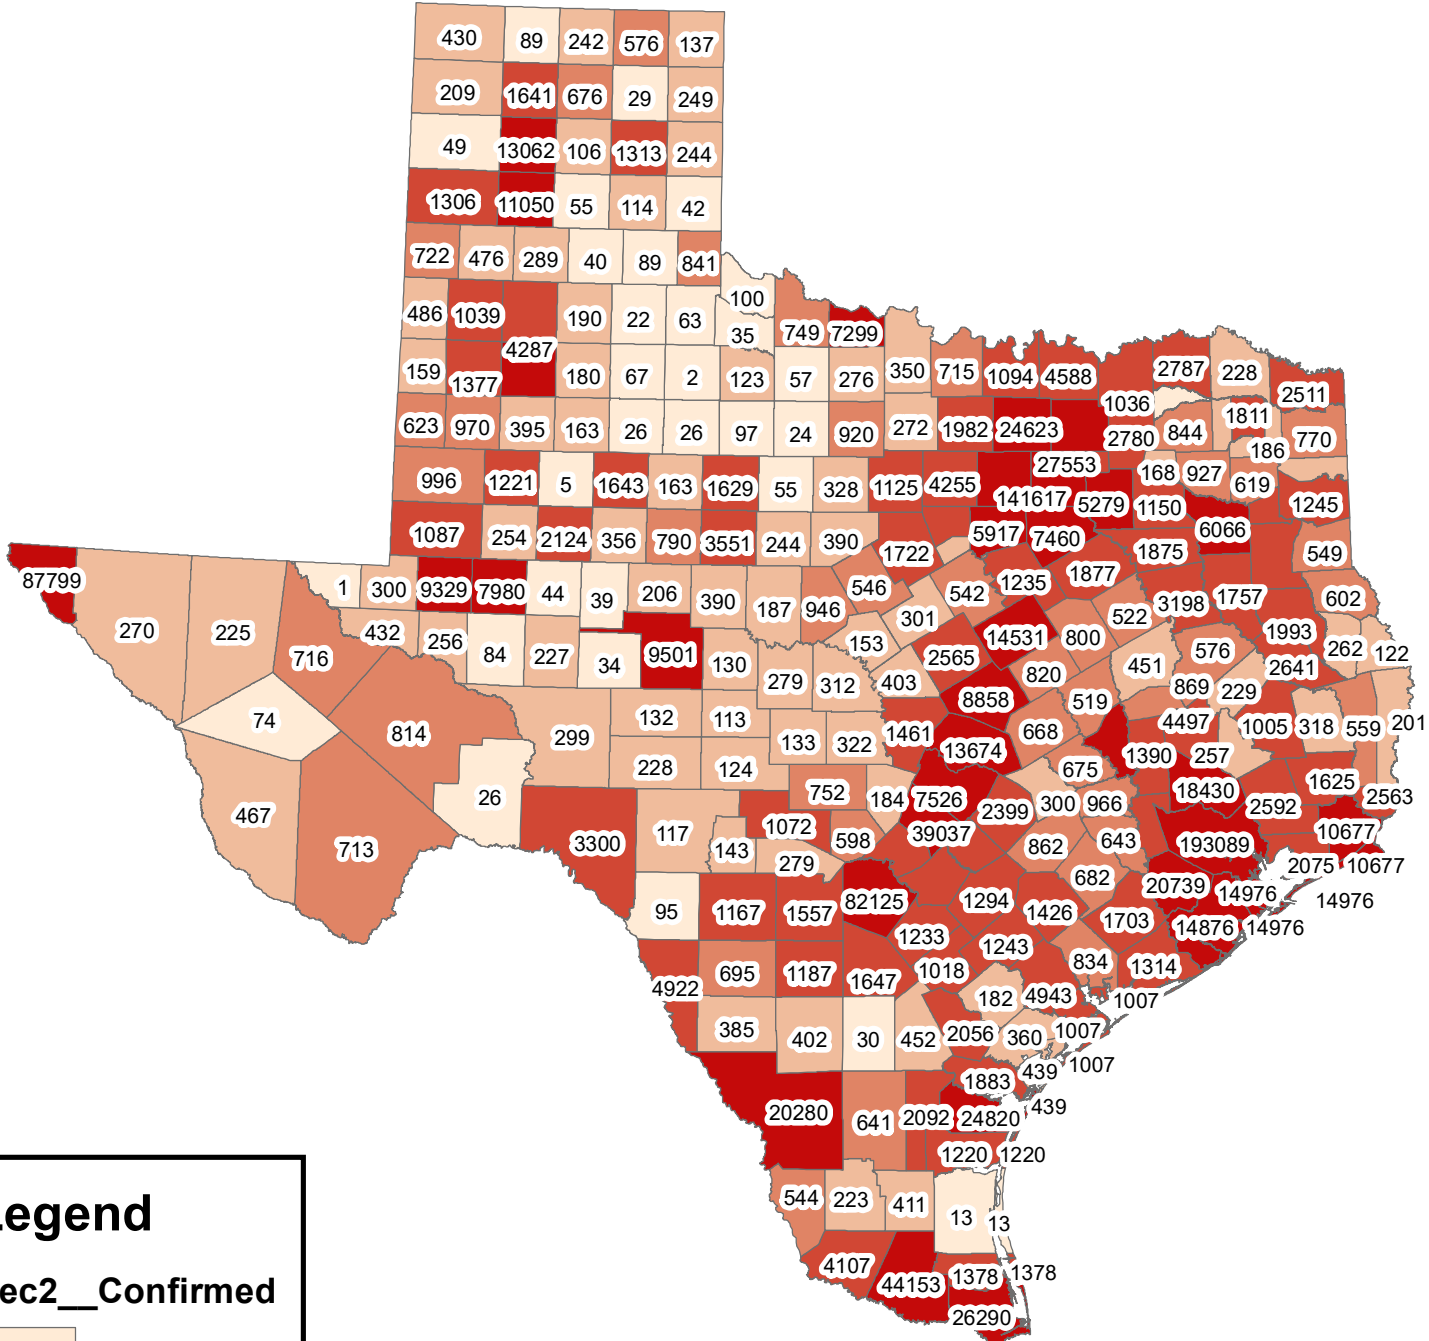

Texas Covid-19 Confirmed Cases December 2, 2020

Legend

Dec2__Confirmed

- 0-100
- 101-500
- 501-1000
- 1001-5000
- 5001-193089

The City of Stephenville makes every effort to ensure this map is free of errors but does not warrant the map or its features. The City of Stephenville provides this map without any warranty of any kind whatsoever, either expressed or implied.

https://github.com/CSSEGISandData/COVID-19/tree/master/csse_covid_19_data/csse_covid_19_daily_reports