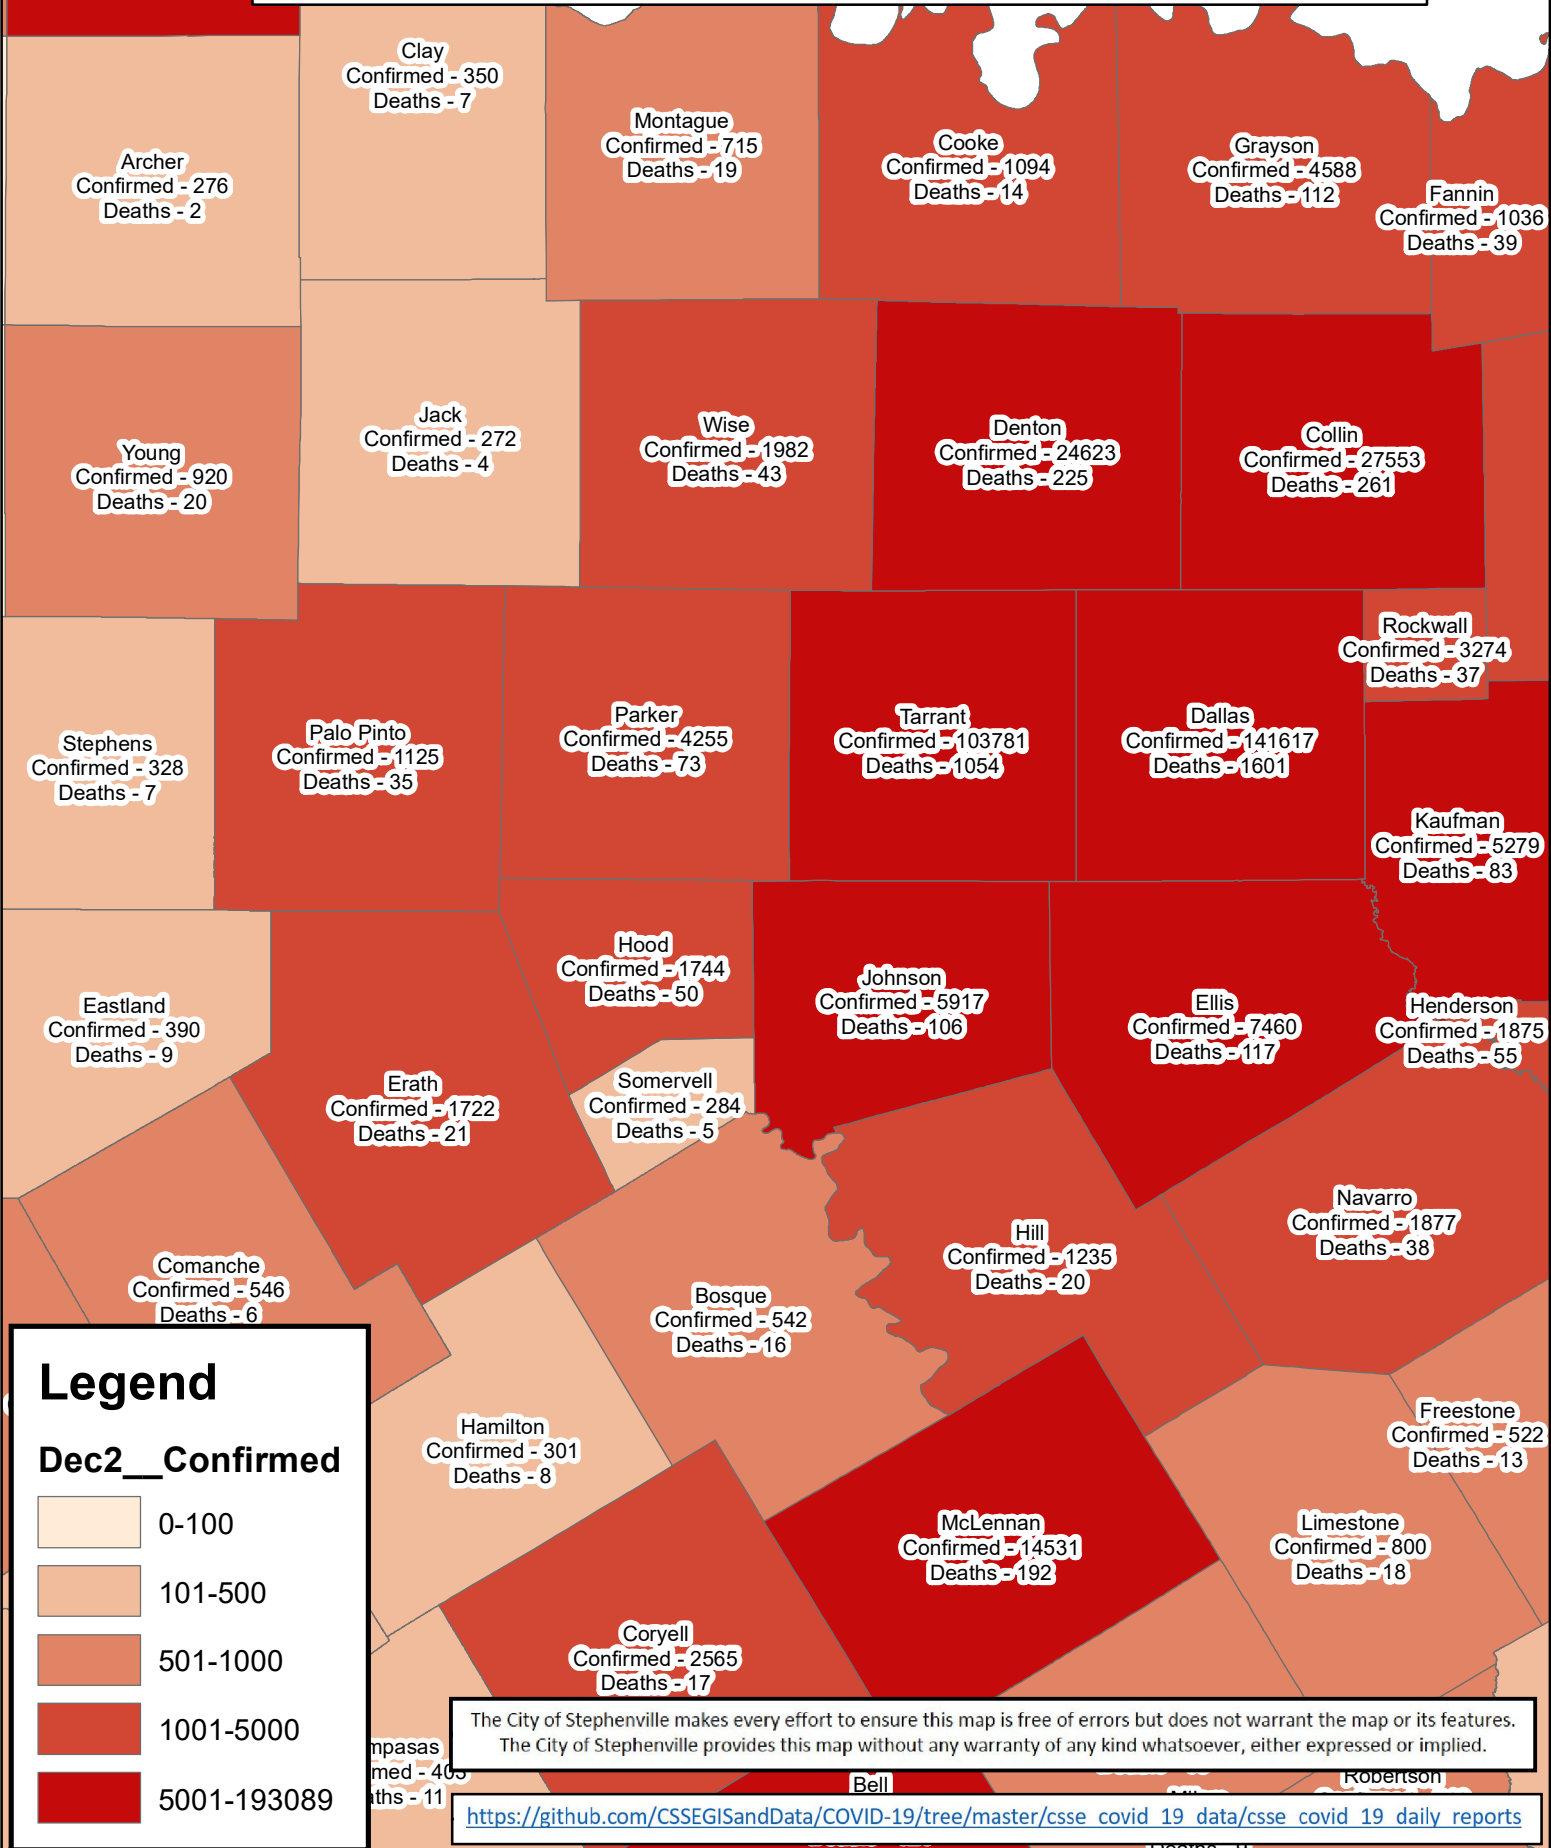

Erath County Area Covid-19 Confirmed Cases December 2, 2020

Legend

Dec2__Confirmed

- 0-100
- 101-500
- 501-1000
- 1001-5000
- 5001-193089

The City of Stephenville makes every effort to ensure this map is free of errors but does not warrant the map or its features. The City of Stephenville provides this map without any warranty of any kind whatsoever, either expressed or implied.

https://github.com/CSSEGISandData/COVID-19/tree/master/csse_covid_19_data/csse_covid_19_daily_reports