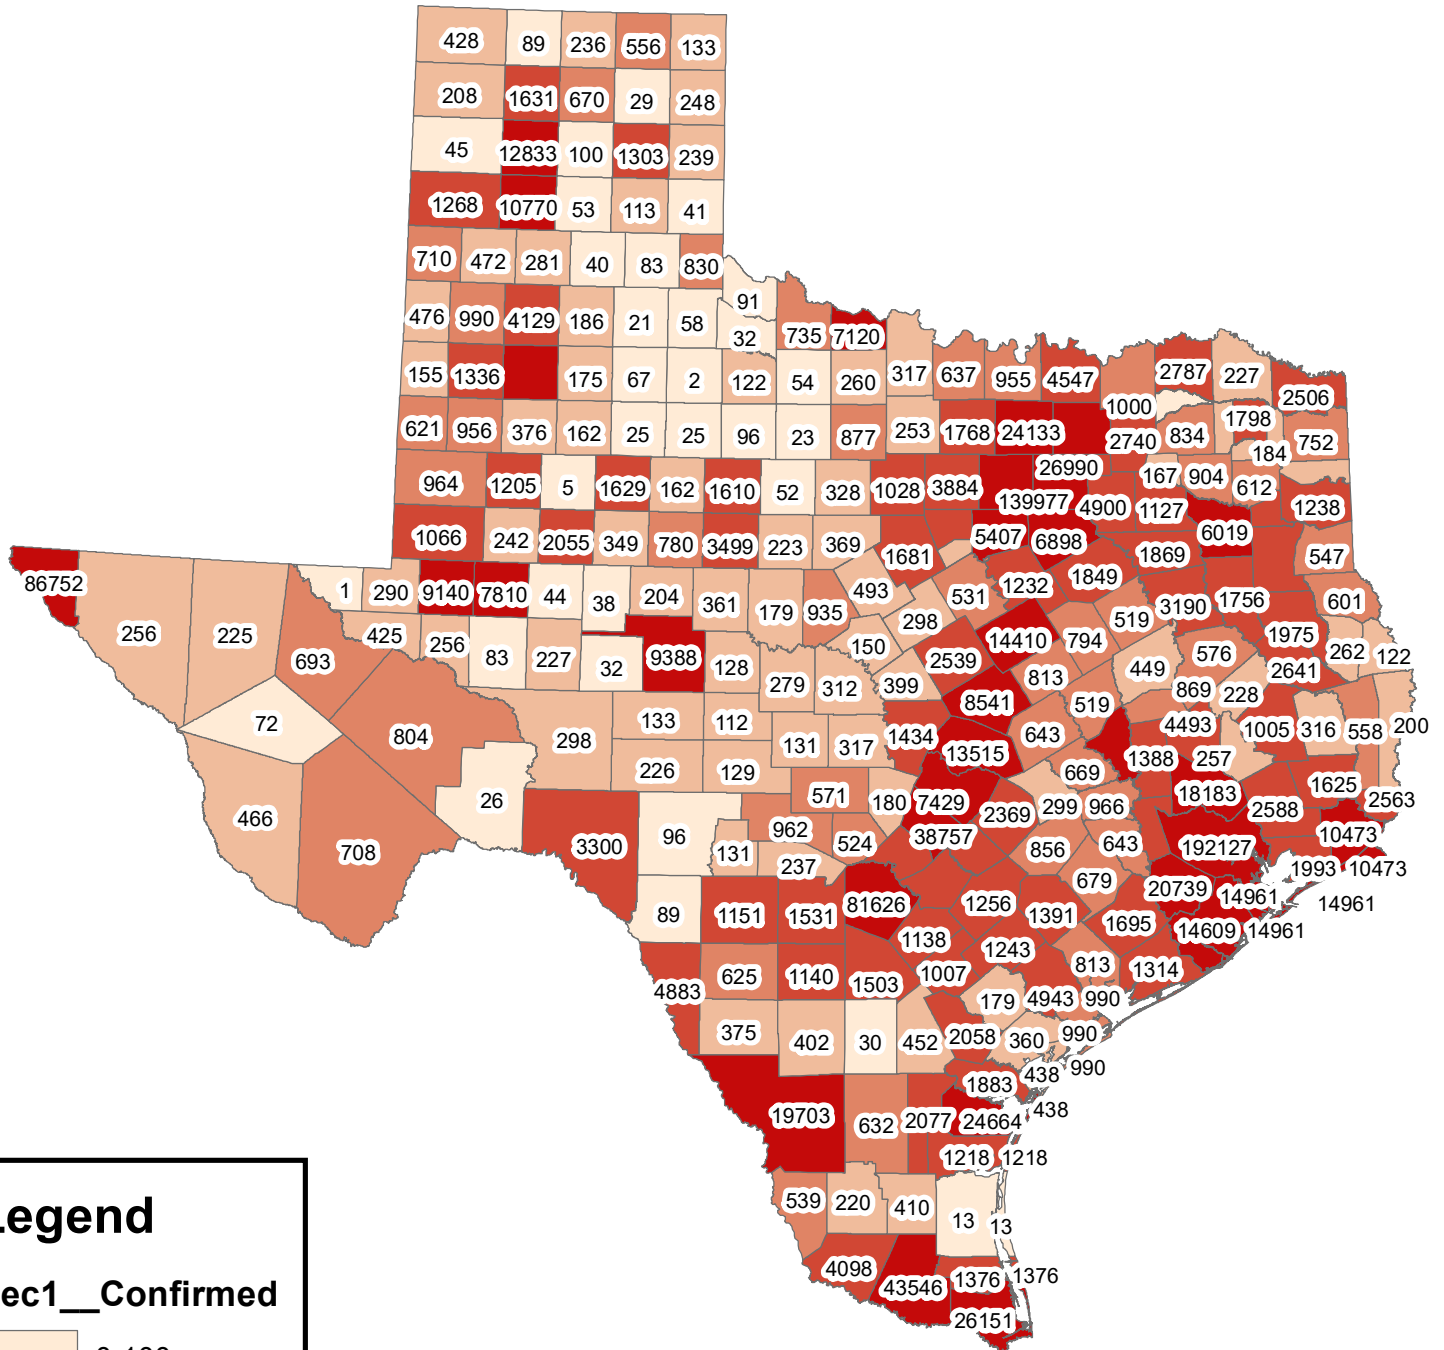

Texas Covid-19 Confirmed Cases December 1, 2020

Legend

Dec1__Confirmed

The City of Stephenville makes every effort to ensure this map is free of errors but does not warrant the map or its features. The City of Stephenville provides this map without any warranty of any kind whatsoever, either expressed or implied.

https://github.com/CSSEGISandData/COVID-19/tree/master/csse_covid_19_data/csse_covid_19_daily_reports