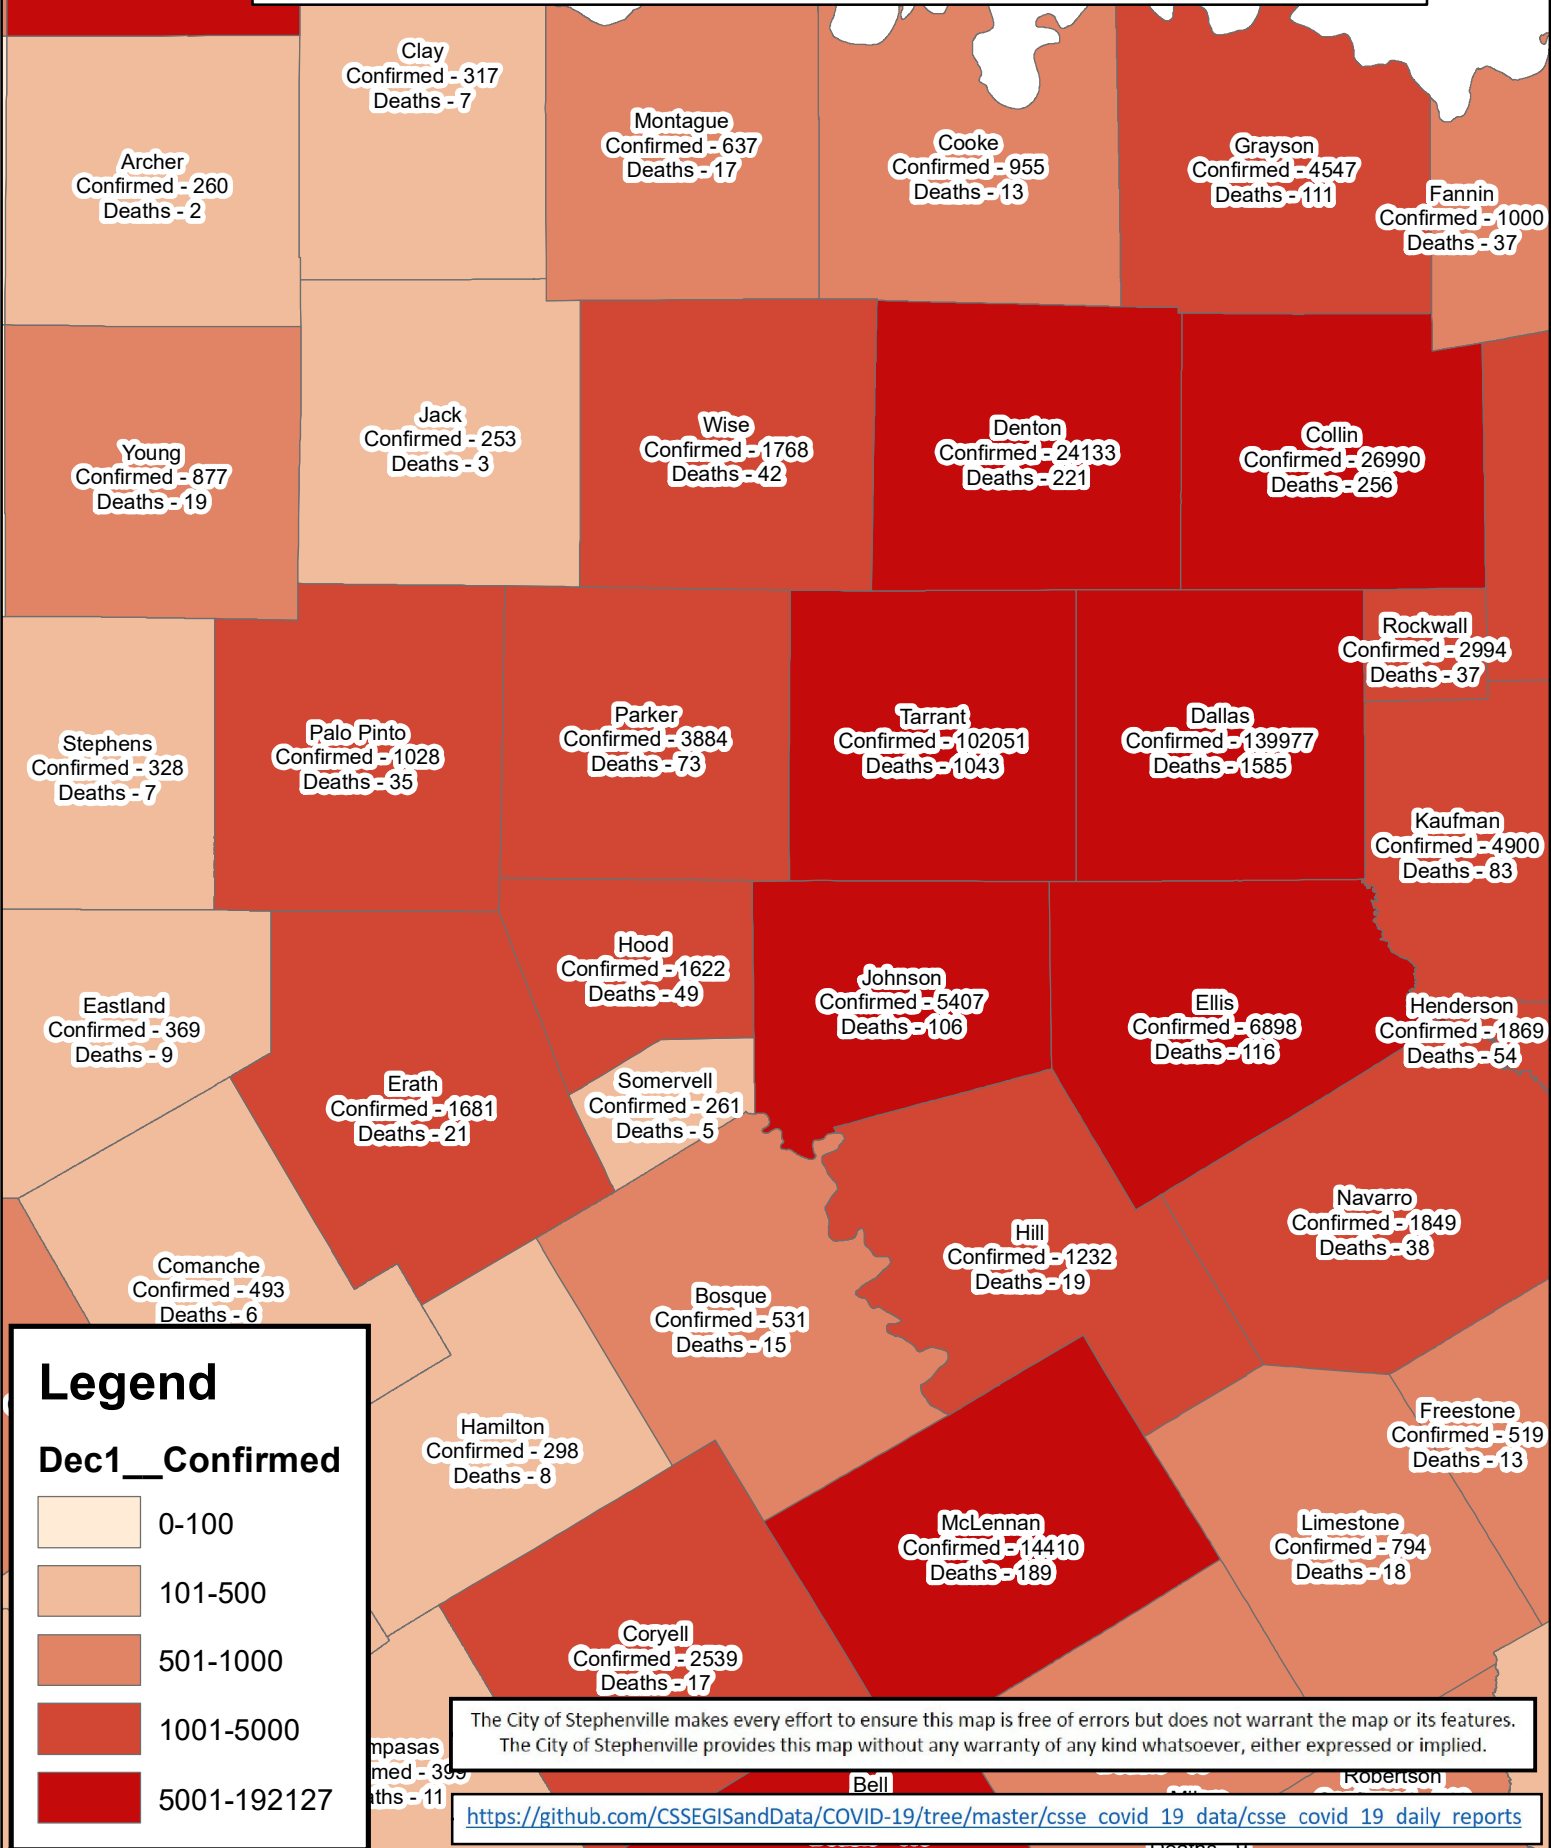

# Erath County Area Covid-19 Confirmed Cases December 1, 2020

## Legend

### Dec1\_\_Confirmed

- 0-100
- 101-500
- 501-1000
- 1001-5000
- 5001-192127

The City of Stephenville makes every effort to ensure this map is free of errors but does not warrant the map or its features. The City of Stephenville provides this map without any warranty of any kind whatsoever, either expressed or implied.

[https://github.com/CSSEGISandData/COVID-19/tree/master/csse\\_covid\\_19\\_data/csse\\_covid\\_19\\_daily\\_reports](https://github.com/CSSEGISandData/COVID-19/tree/master/csse_covid_19_data/csse_covid_19_daily_reports)