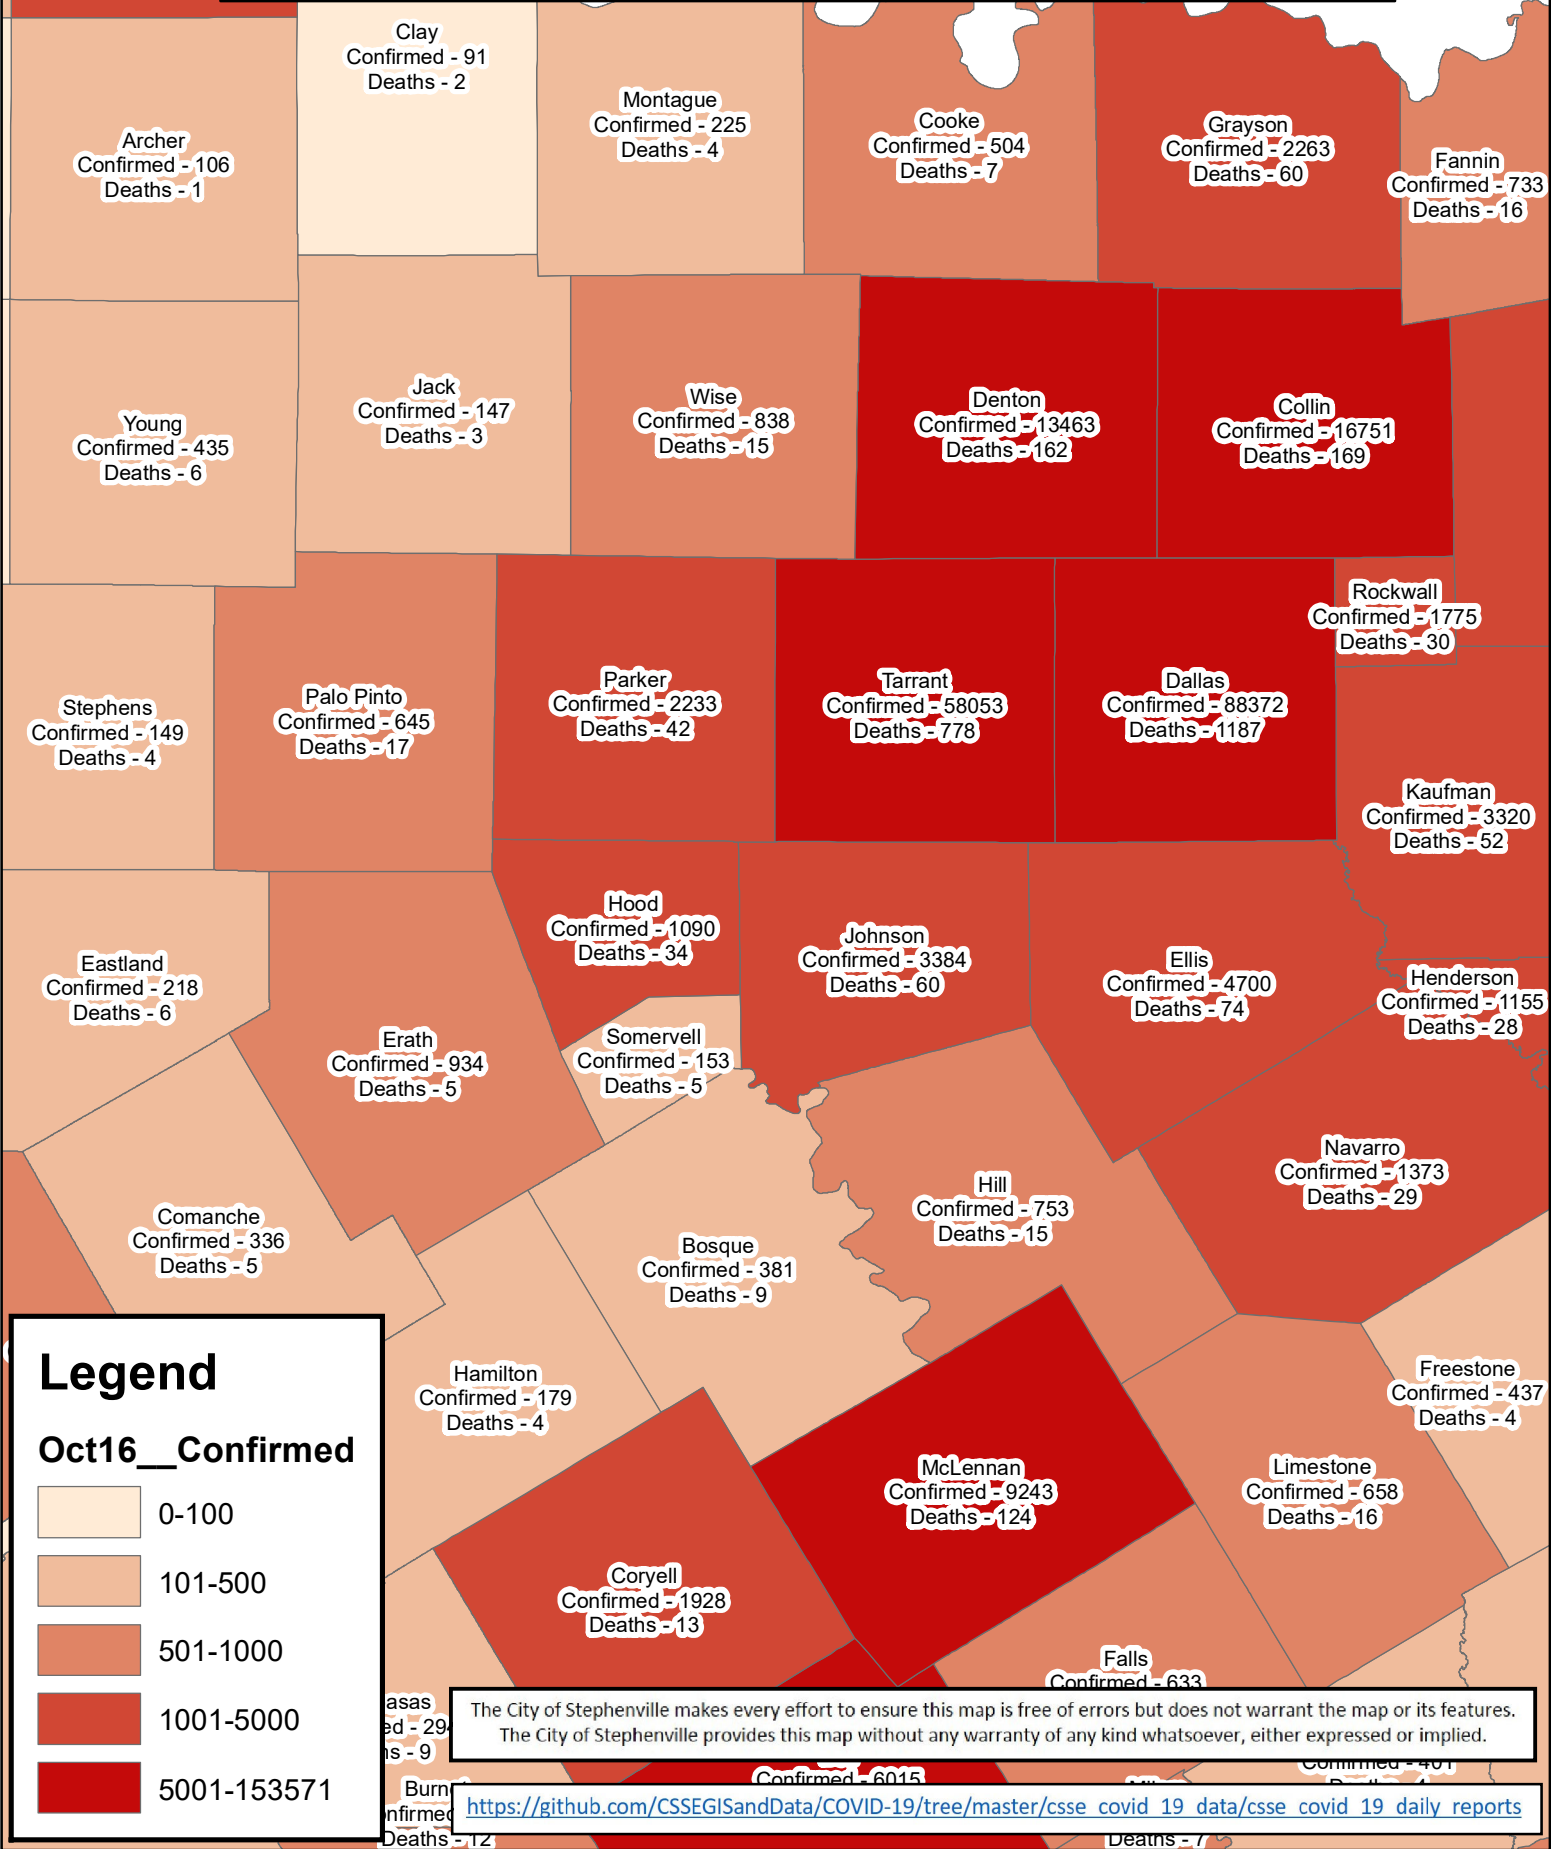

Erath County Area Covid-19 Confirmed Cases October 16, 2020

Legend

Oct16__Confirmed

- 0-100
- 101-500
- 501-1000
- 1001-5000
- 5001-153571

The City of Stephenville makes every effort to ensure this map is free of errors but does not warrant the map or its features. The City of Stephenville provides this map without any warranty of any kind whatsoever, either expressed or implied.

[https://github.com/CSSEGISandData/COVID-19/tree/master/csse covid 19 data/csse covid 19 daily reports](https://github.com/CSSEGISandData/COVID-19/tree/master/csse_covid_19_data/csse_covid_19_daily_reports)