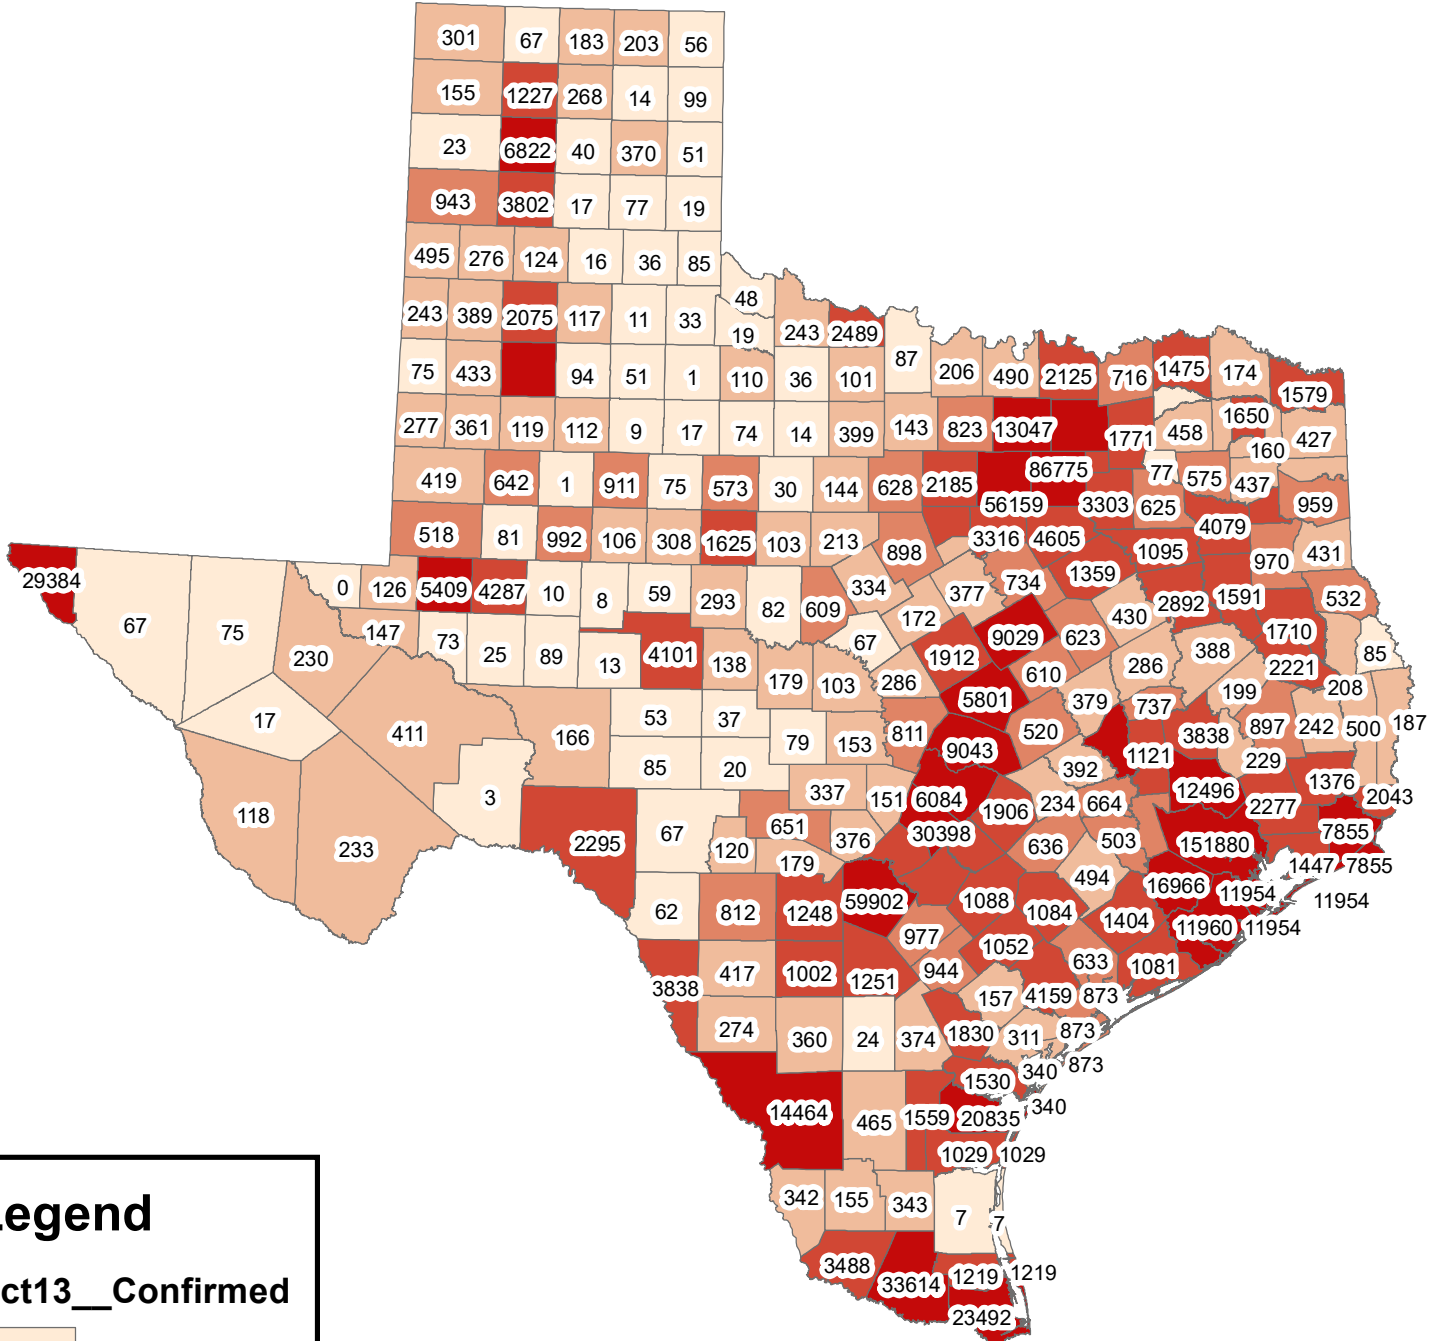

Texas Covid-19 Confirmed Cases October 13, 2020

Legend

Oct13__Confirmed

The City of Stephenville makes every effort to ensure this map is free of errors but does not warrant the map or its features. The City of Stephenville provides this map without any warranty of any kind whatsoever, either expressed or implied.

[https://github.com/CSSEGISandData/COVID-19/tree/master/csse covid 19 data/csse covid 19 daily reports](https://github.com/CSSEGISandData/COVID-19/tree/master/csse%20covid%2019%20data/csse%20covid%2019%20daily%20reports)