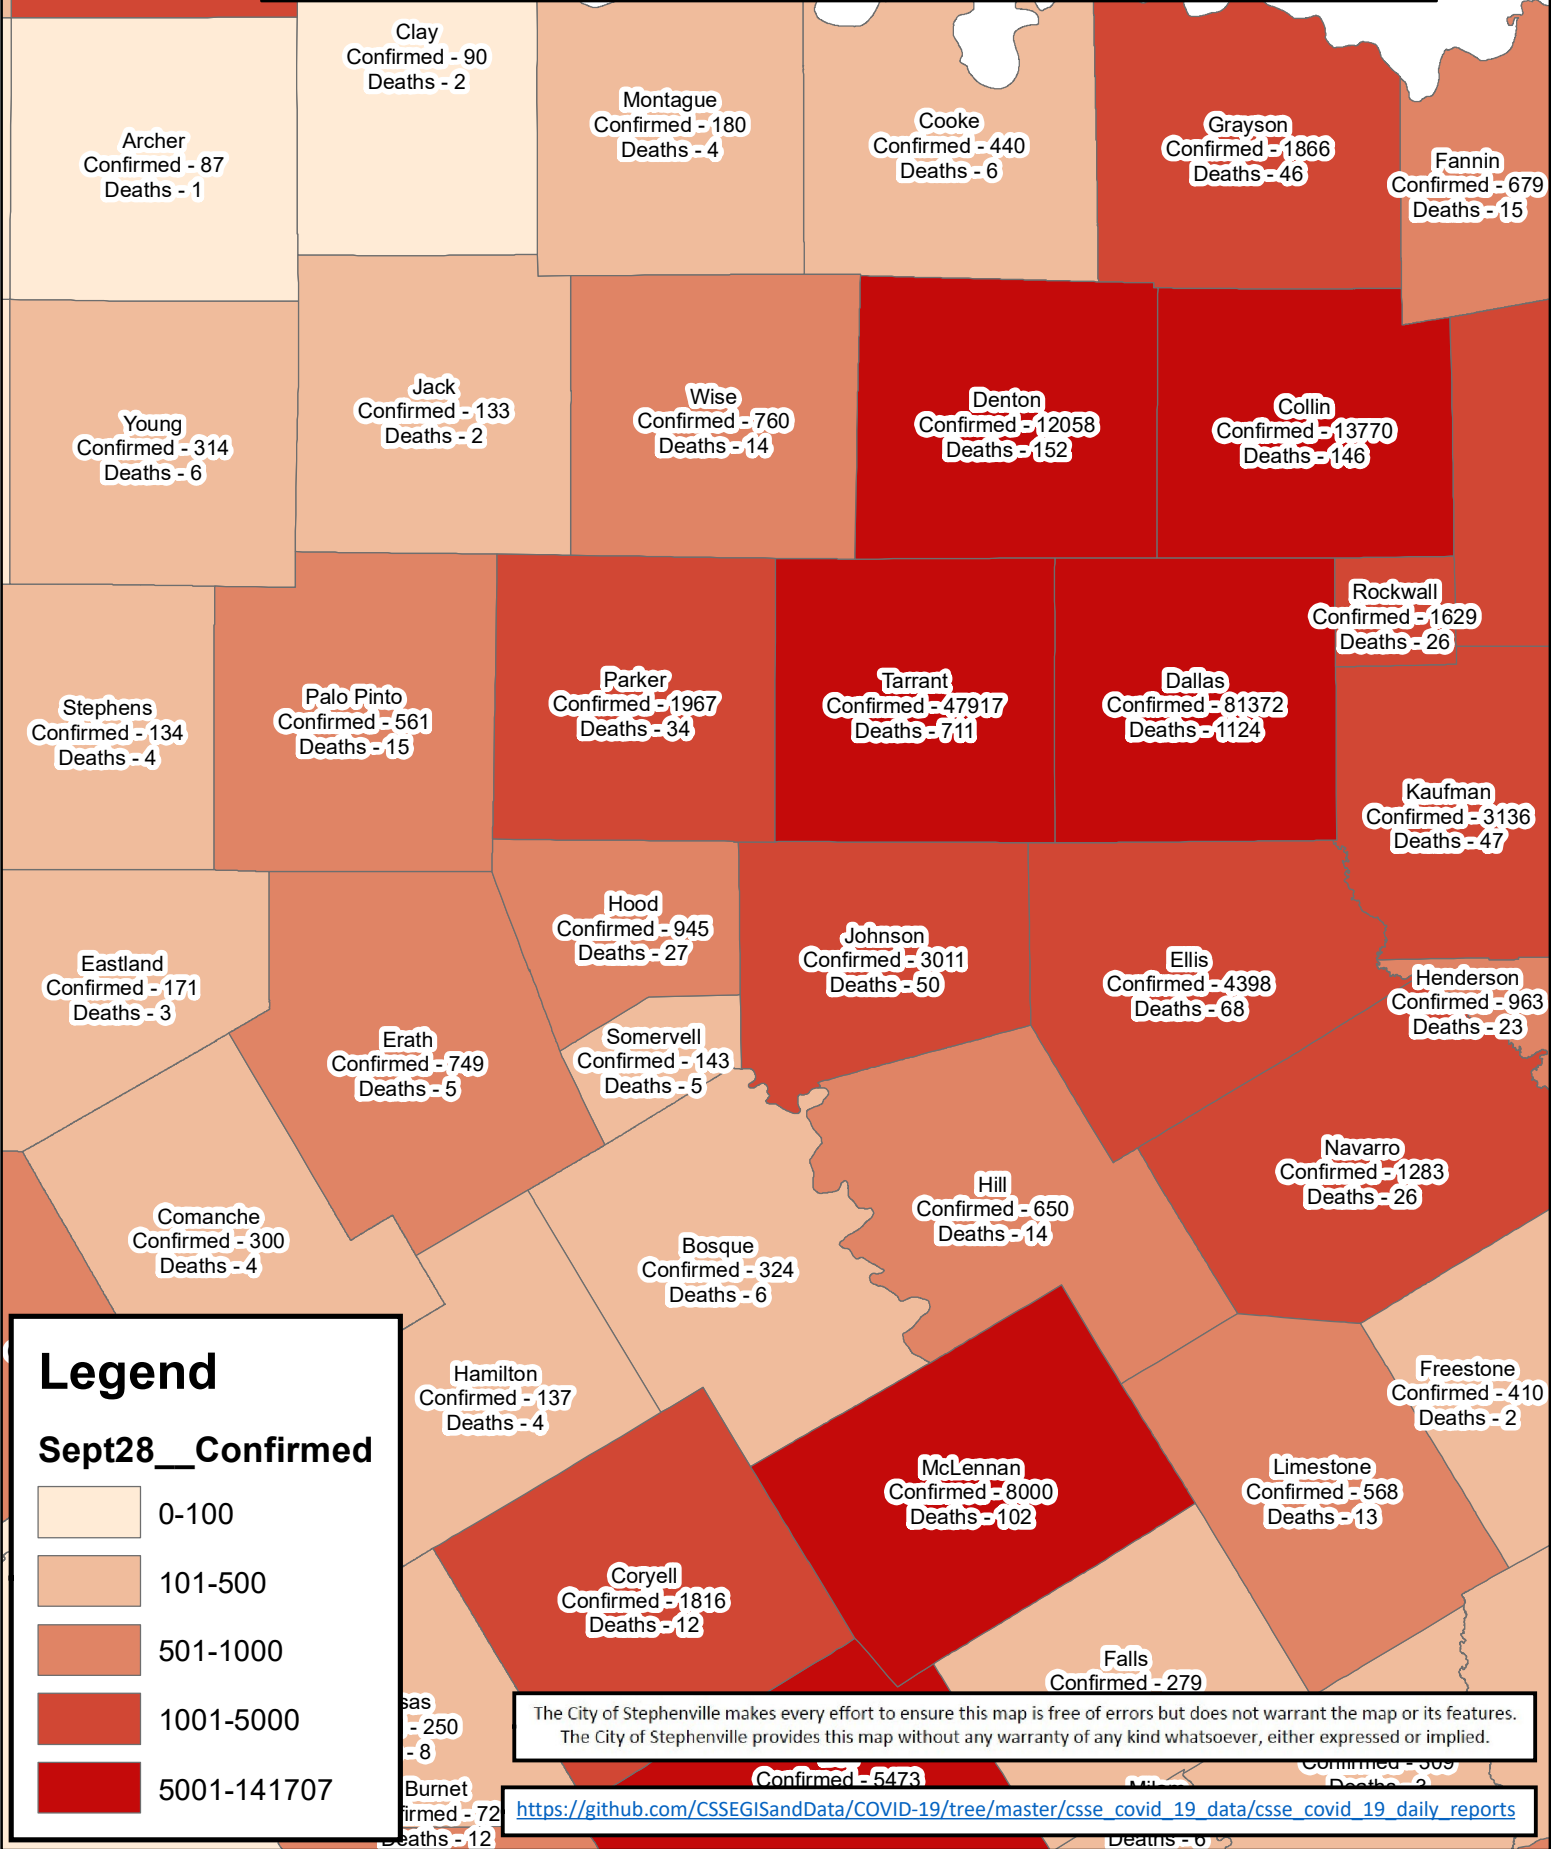

Erath County Area Covid-19 Confirmed Cases September 28, 2020

Legend

Sept28__Confirmed

- 0-100
- 101-500
- 501-1000
- 1001-5000
- 5001-141707

The City of Stephenville makes every effort to ensure this map is free of errors but does not warrant the map or its features. The City of Stephenville provides this map without any warranty of any kind whatsoever, either expressed or implied.

https://github.com/CSSEGISandData/COVID-19/tree/master/csse_covid_19_data/csse_covid_19_daily_reports