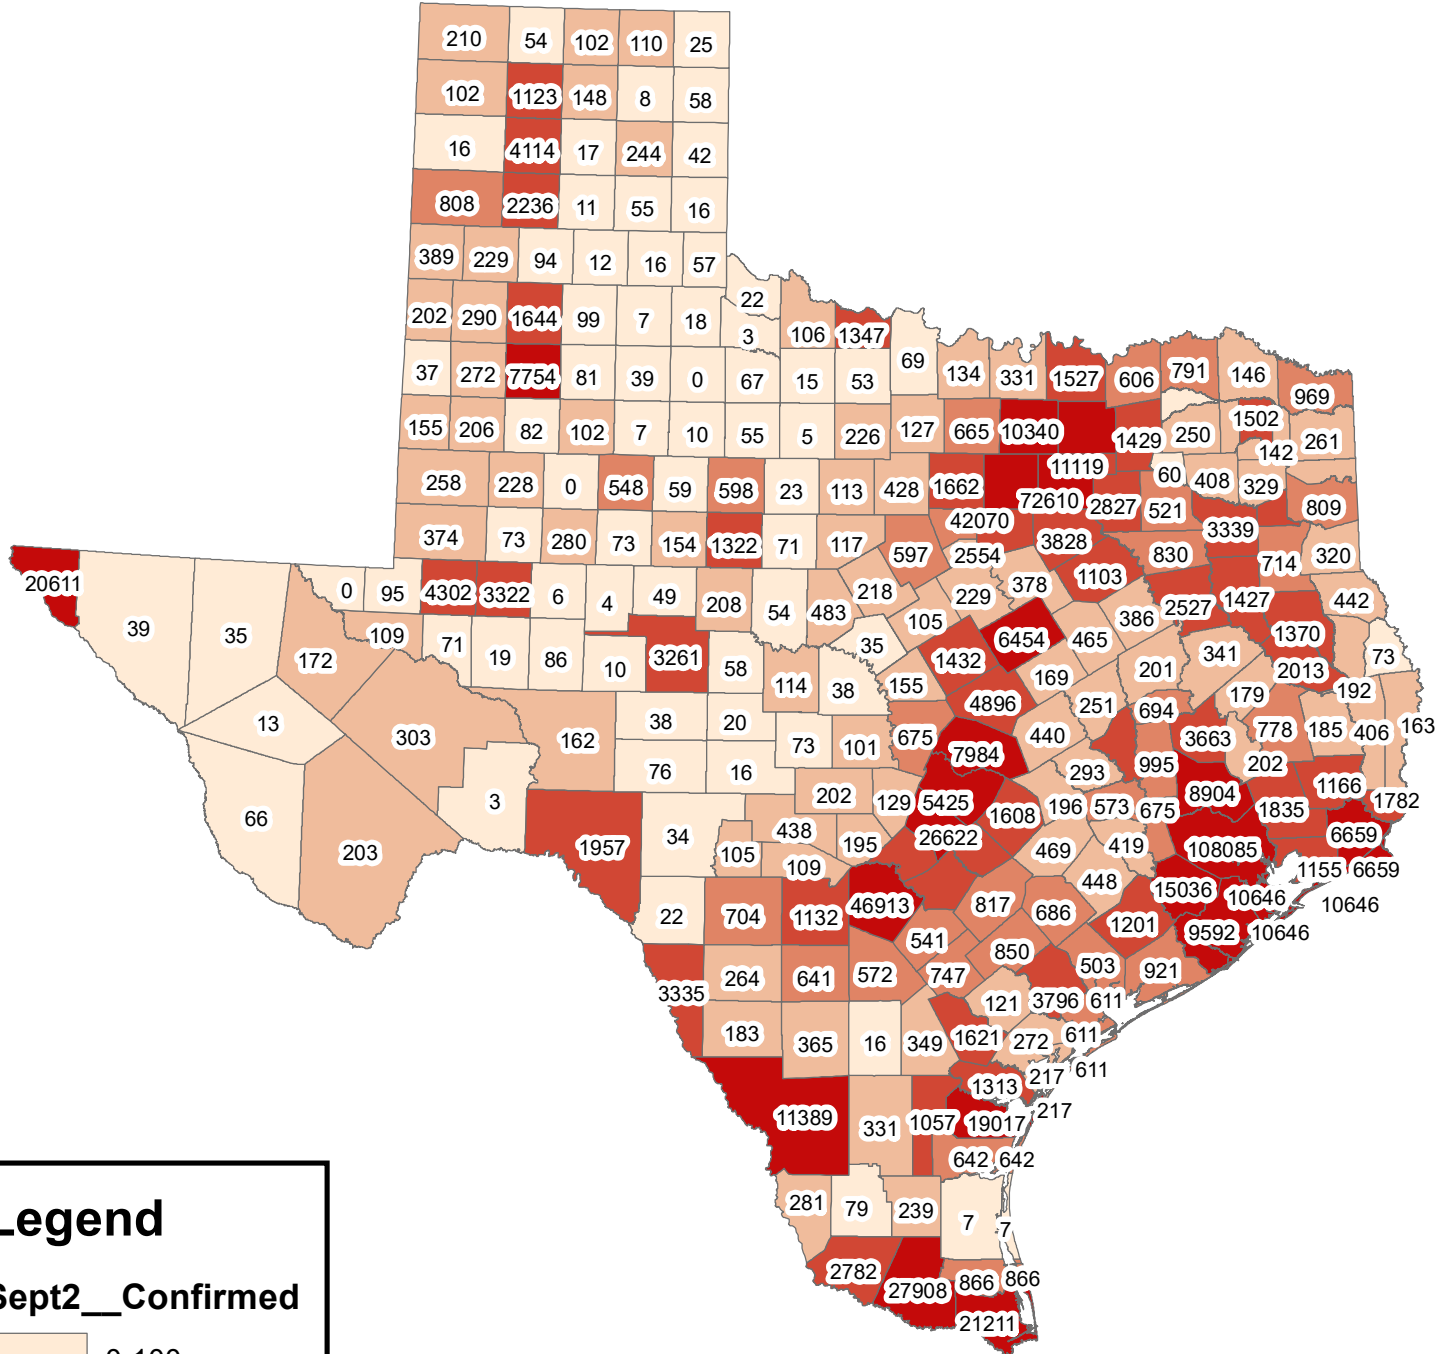

Texas Covid-19 Confirmed Cases September 2, 2020

Legend

Sept2__Confirmed

- 0-100
- 101-500
- 501-1000
- 1001-5000
- 5001-108085

The City of Stephenville makes every effort to ensure this map is free of errors but does not warrant the map or its features. The City of Stephenville provides this map without any warranty of any kind whatsoever, either expressed or implied.

https://github.com/CSSEGISandData/COVID-19/tree/master/csse_covid_19_data/csse_covid_19_daily_reports