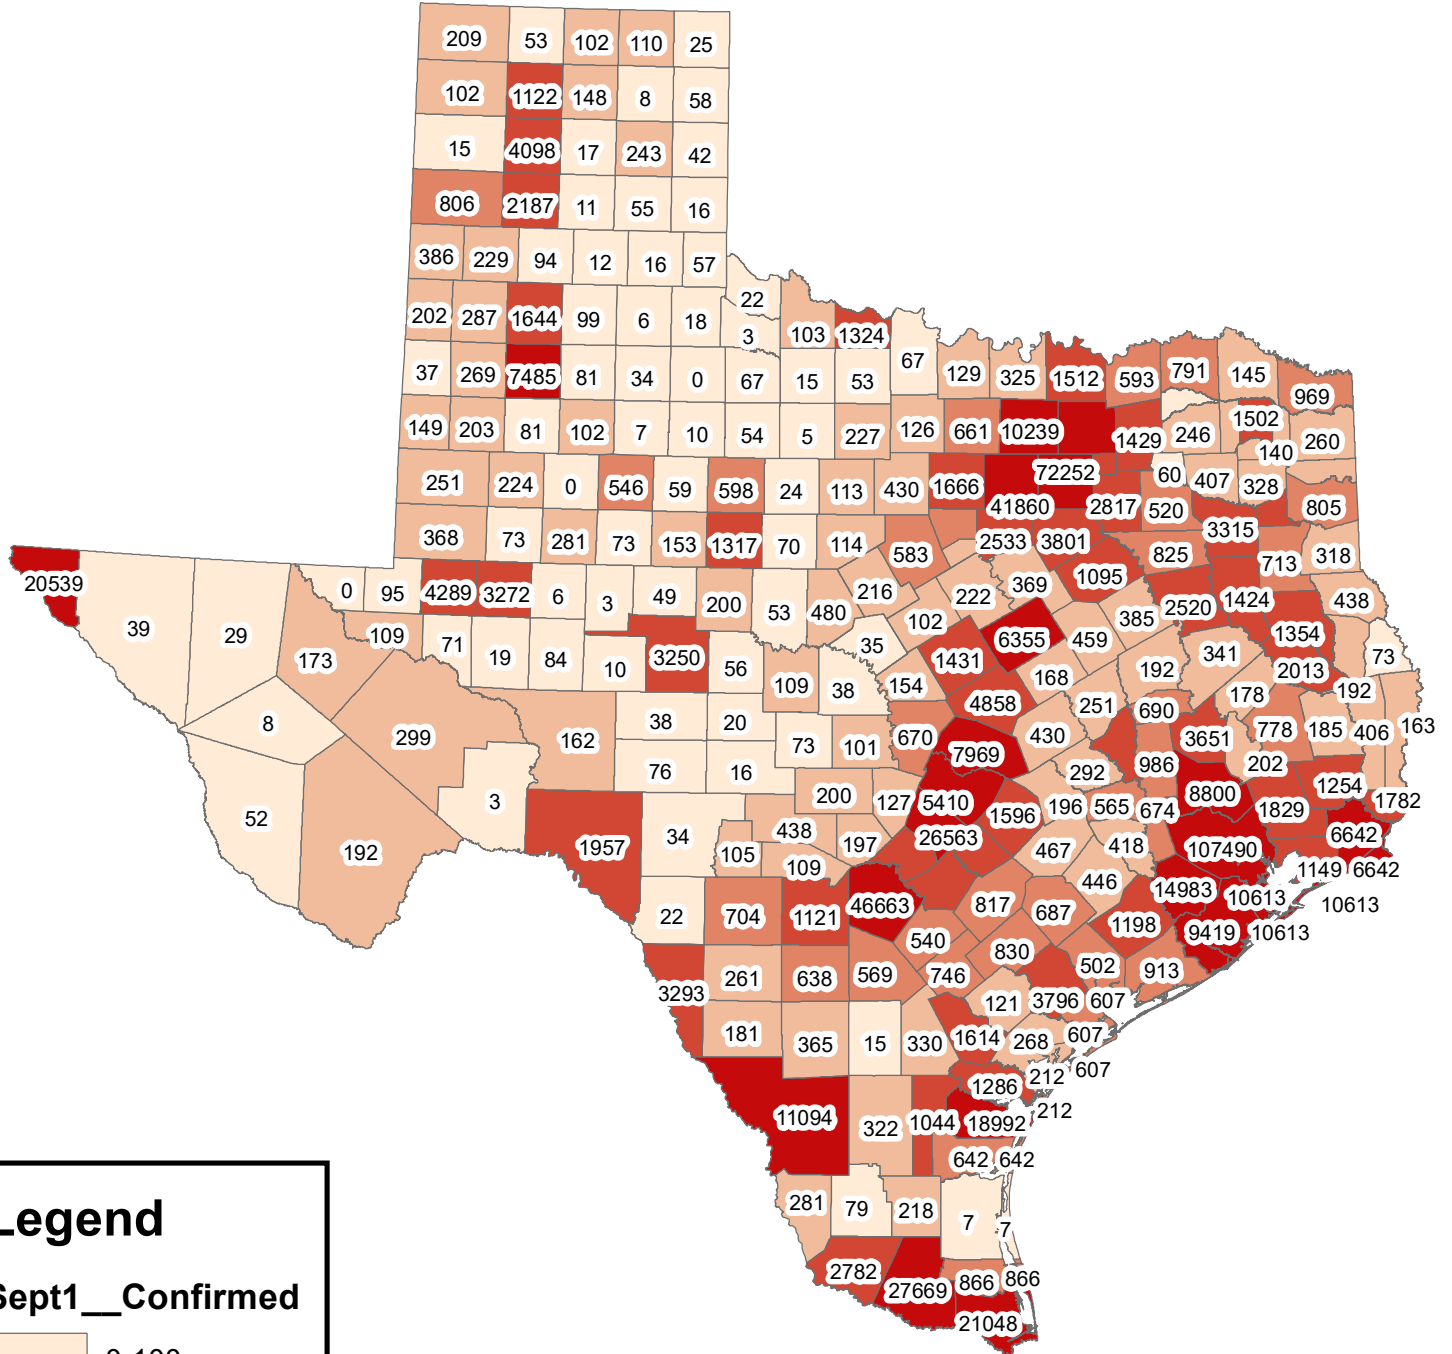

Texas Covid-19 Confirmed Cases September 1, 2020

Legend

Sept1__Confirmed

- 0-100
- 101-500
- 501-1000
- 1001-5000
- 5001-107490

The City of Stephenville makes every effort to ensure this map is free of errors but does not warrant the map or its features. The City of Stephenville provides this map without any warranty of any kind whatsoever, either expressed or implied.

https://github.com/CSSEGISandData/COVID-19/tree/master/csse_covid_19_data/csse_covid_19_daily_reports