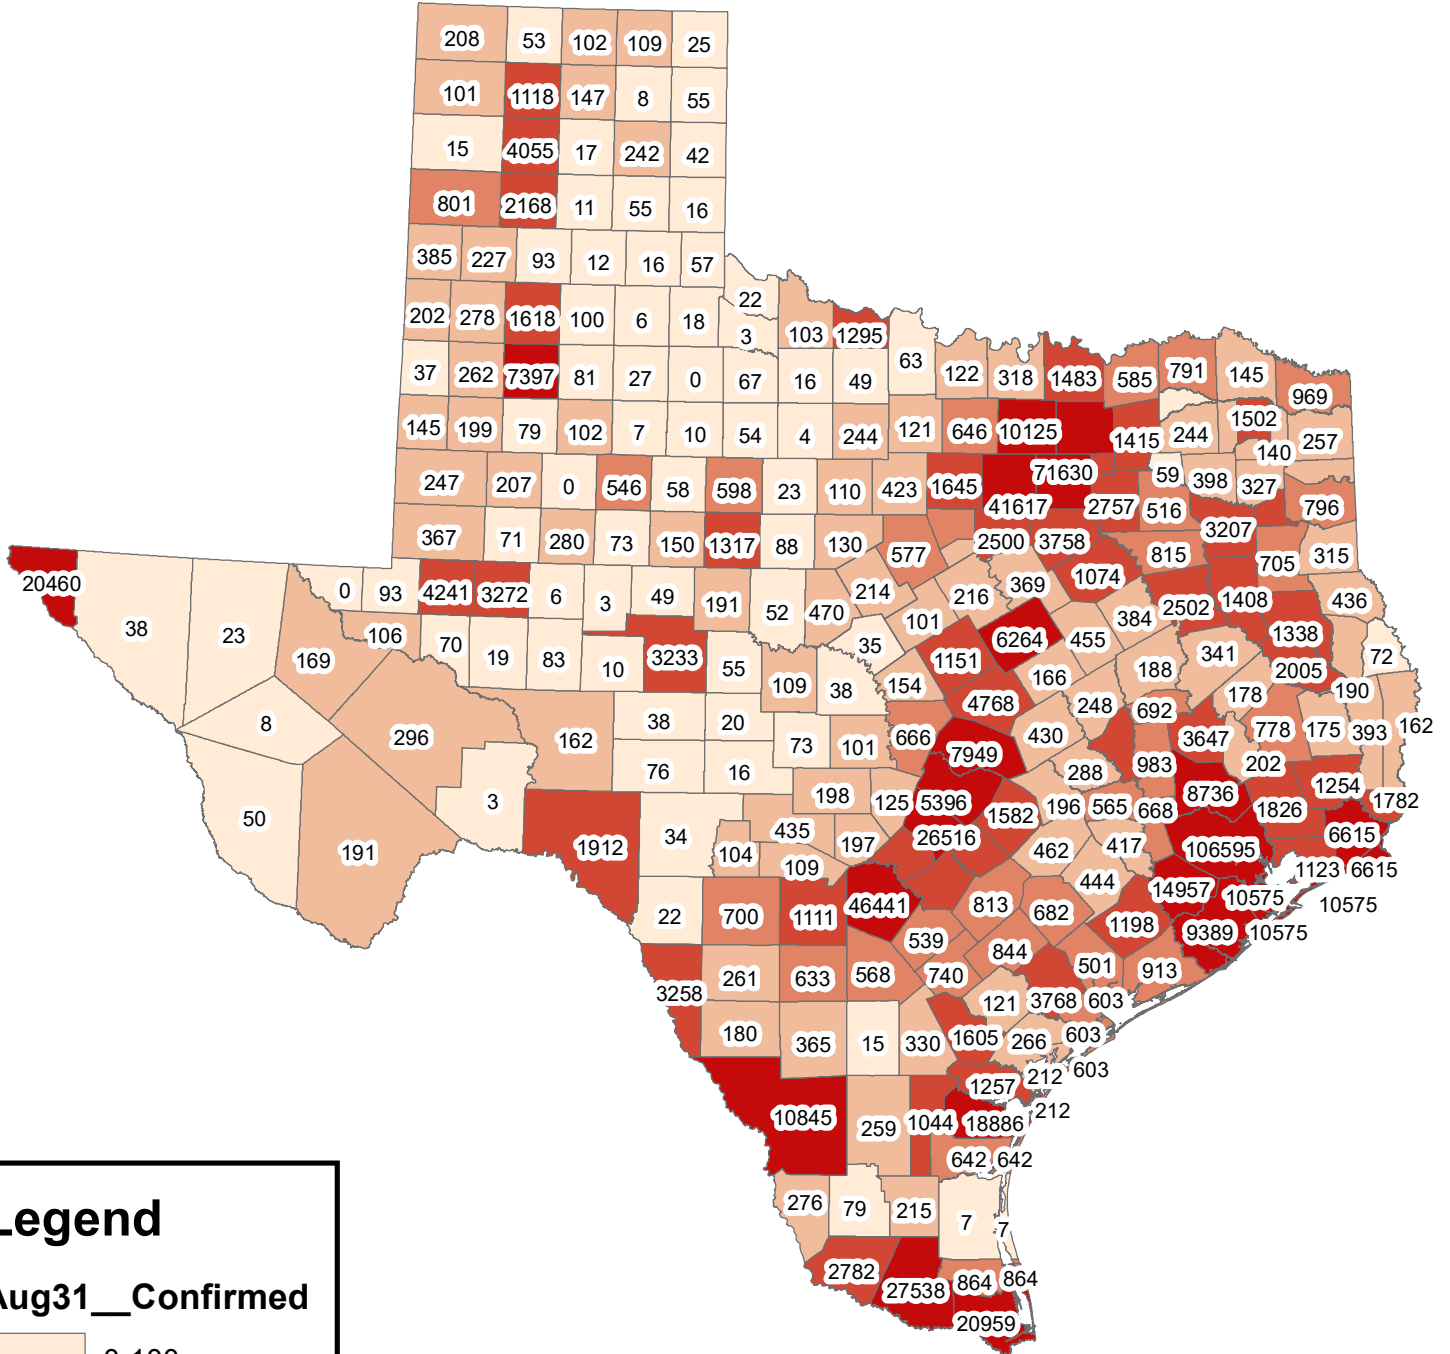

Texas Covid-19 Confirmed Cases August 31, 2020

Legend

Aug31__Confirmed

- 0-100
- 101-500
- 501-1000
- 1001-5000
- 5001-106595

The City of Stephenville makes every effort to ensure this map is free of errors but does not warrant the map or its features. The City of Stephenville provides this map without any warranty of any kind whatsoever, either expressed or implied.

https://github.com/CSSEGISandData/COVID-19/tree/master/csse_covid_19_data/csse_covid_19_daily_reports