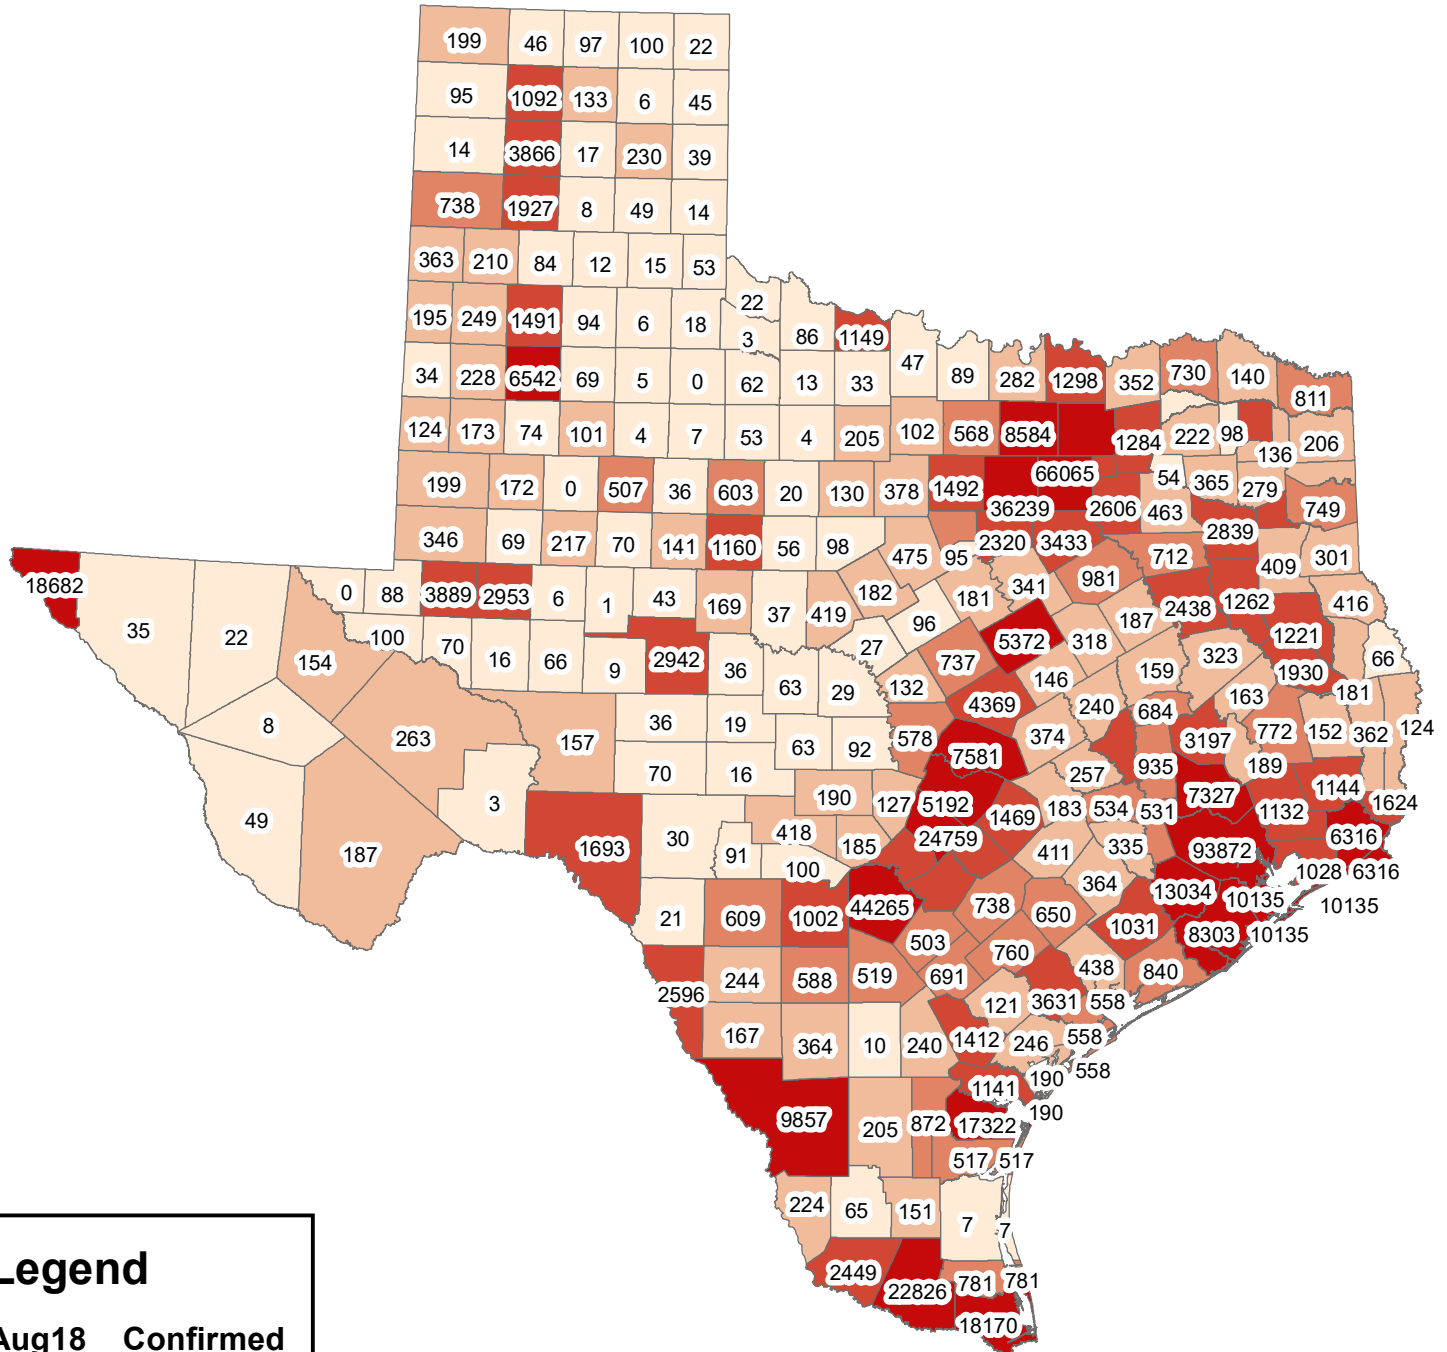

Texas Covid-19 Confirmed Cases August 18, 2020

Legend

Aug18_Confirmed

- 0-100
- 101-500
- 501-1000
- 1001-5000
- 5001-93872

The City of Stephenville makes every effort to ensure this map is free of errors but does not warrant the map or its features. The City of Stephenville provides this map without any warranty of any kind whatsoever, either expressed or implied.

https://github.com/CSSEGISandData/COVID-19/tree/master/csse_covid_19_data/csse_covid_19_daily_reports